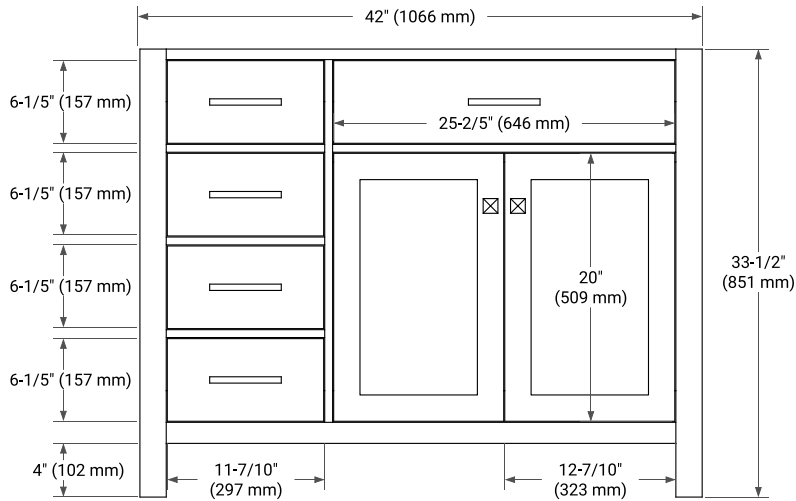

42" RIGHT OFFSET CABINET

BASE CABINET DIMENSIONS

42" W x 21.5" D x 33.5" H

FEATURES

- Solid wood frame with engineered wood panels
- Dovetail drawers and joints
- Soft closing doors & drawers

HARDWARE FINISHES*

White Grey

FRONT VIEW

SIDE VIEW

PLAN VIEW

42" RIGHT RECTANGLE SINK COUNTERTOP WITH 1.5 IN. THICKNESS

OVERALL DIMENSIONS

42.25" W x 22" D x 1.5" H

COUNTERTOP OPTIONS

Carrara White Quartz

FEATURES

- Solid countertop with mitered edges & seams
- Undermount white rectangular sink
- Pre-drilled for 8" widespread faucet

INCLUDED

- Countertop
- Matching Backsplash
- Rectangle Sink

COUNTERTOP PLAN VIEW

EDGE SIDE VIEW

THREE DIMENSIONAL COUNTERTOP VIEW