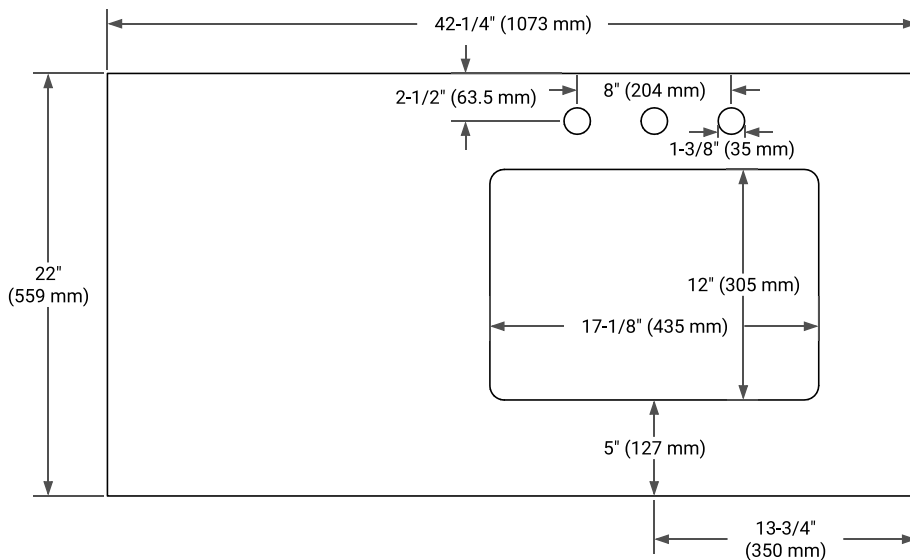

42" RIGHT OFFSET CABINET

BASE CABINET DIMENSIONS

42" W x 21.5" D x 33.5" H

FEATURES

- Solid wood frame with engineered wood panels
- Dovetail drawers and joints
- Soft closing doors & drawers

HARDWARE FINISHES*

White Grey

FRONT VIEW

SIDE VIEW

PLAN VIEW

42" RIGHT RECTANGLE SINK COUNTERTOP WITH 1.5 IN. THICKNESS

OVERALL DIMENSIONS

42.25" W x 22" D x 1.5" H

COUNTERTOP OPTIONS

Carrara White Quartz

FEATURES

- Solid countertop with mitered edges & seams
- Undermount white rectangular sink
- Pre-drilled for 8" widespread faucet

INCLUDED

- Countertop
- Matching Backsplash
- Rectangle Sink

COUNTERTOP PLAN VIEW

EDGE SIDE VIEW

THREE DIMENSIONAL COUNTERTOP VIEW