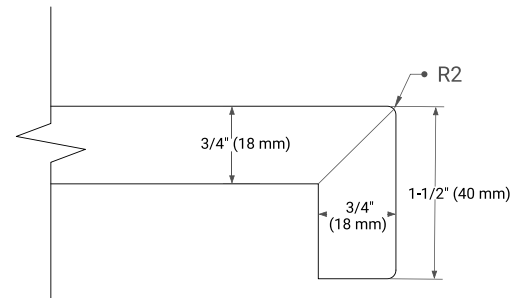

White Grey

FRONT VIEW

SIDE VIEW

PLAN VIEW

42" RIGHT RECTANGLE SINK COUNTERTOP WITH 1.5 IN. THICKNESS

OVERALL DIMENSIONS

42.25" W x 22" D x 1.5" H

COUNTERTOP OPTIONS

Carrara White Quartz

FEATURES

- Solid countertop with mitered edges & seams
- Undermount white rectangular sink
- Pre-drilled for 8" widespread faucet

INCLUDED

- Countertop
- Matching Backsplash
- Rectangle Sink

COUNTERTOP PLAN VIEW

EDGE SIDE VIEW

THREE DIMENSIONAL COUNTERTOP VIEW