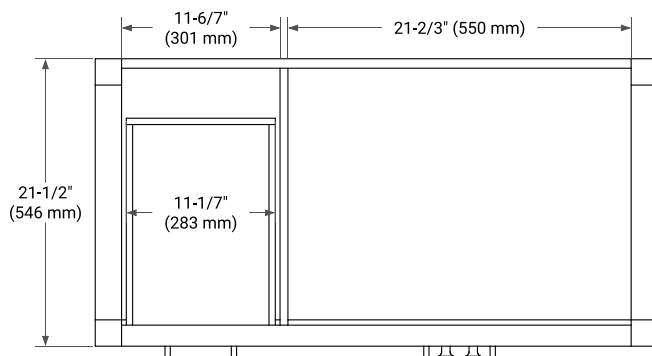

42" RIGHT OFFSET CABINET

BASE CABINET DIMENSIONS

42" W x 21.5" D x 33.5" H

FEATURES

- Solid wood frame with engineered wood panels
- Dovetail drawers and joints
- Soft closing doors & drawers

HARDWARE FINISHES*

White Grey

FRONT VIEW

SIDE VIEW

PLAN VIEW

42" RIGHT RECTANGLE SINK COUNTERTOP WITH 1.5 IN. THICKNESS

OVERALL DIMENSIONS

42.25" W x 22" D x 1.5" H

COUNTERTOP OPTIONS

Carrara White Quartz

FEATURES

- Solid countertop with mitered edges & seams
- Undermount white rectangular sink
- Pre-drilled for 8" widespread faucet

INCLUDED

- Countertop
- Matching Backsplash
- Rectangle Sink

COUNTERTOP PLAN VIEW

EDGE SIDE VIEW

THREE DIMENSIONAL COUNTERTOP VIEW