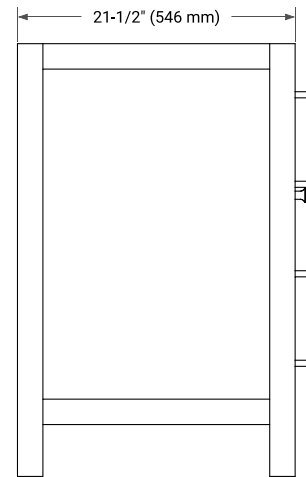

42" RIGHT OFFSET CABINET

BASE CABINET DIMENSIONS

42" W x 21.5" D x 33.5" H

FEATURES

- Solid wood frame with engineered wood panels
- Dovetail drawers and joints
- Soft closing doors & drawers

HARDWARE FINISHES*

White Grey

FRONT VIEW

SIDE VIEW

PLAN VIEW

42" RIGHT RECTANGLE SINK COUNTERTOP WITH 1.5 IN. THICKNESS

OVERALL DIMENSIONS

42.25" W x 22" D x 1.5" H

COUNTERTOP OPTIONS

Carrara White Quartz

FEATURES

- Solid countertop with mitered edges & seams
- Undermount white rectangular sink
- Pre-drilled for 8" widespread faucet

INCLUDED

- Countertop
- Matching Backsplash
- Rectangle Sink

COUNTERTOP PLAN VIEW

EDGE SIDE VIEW

THREE DIMENSIONAL COUNTERTOP VIEW