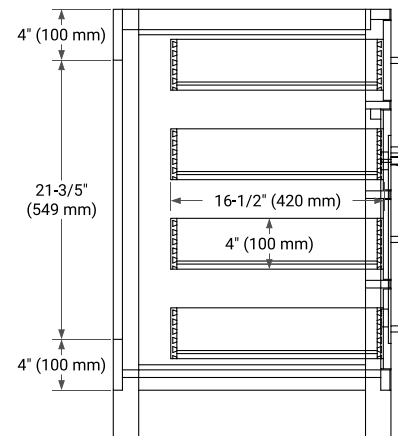

42" RIGHT OFFSET CABINET

BASE CABINET DIMENSIONS

42" W x 21.5" D x 33.5" H

FEATURES

- Solid wood frame with engineered wood panels
- Dovetail drawers and joints
- Soft closing doors & drawers

HARDWARE FINISHES*

White Grey

FRONT VIEW

SIDE VIEW

PLAN VIEW

42" RIGHT RECTANGLE SINK COUNTERTOP WITH 1.5 IN. THICKNESS

OVERALL DIMENSIONS

42.25" W x 22" D x 1.5" H

COUNTERTOP OPTIONS

Carrara White Quartz

FEATURES

- Solid countertop with mitered edges & seams
- Undermount white rectangular sink
- Pre-drilled for 8" widespread faucet

INCLUDED

- Countertop
- Matching Backsplash
- Rectangle Sink

COUNTERTOP PLAN VIEW

EDGE SIDE VIEW

THREE DIMENSIONAL COUNTERTOP VIEW