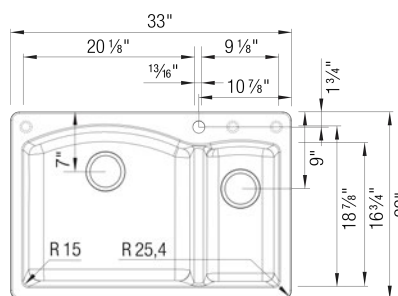

## Design and Planning Tips

- Min cabinet size: 36 in

What is included:

Sink clips  
Installation instructions  
Cut-out template  
Limited Lifetime Warranty

Depending on cabinet construction, a different cabinet size may be required. Consult the cabinet manufacturer.