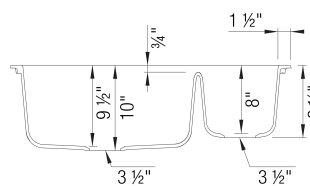

## Design and Planning Tips

- Min cabinet size: 36 in

What is included:

Sink clips  
Installation instructions  
Cut-out template  
Limited Lifetime Warranty

Depending on cabinet construction, a different cabinet size may be required. Consult the cabinet manufacturer.

3 additional knock-out hole