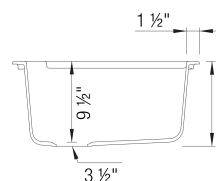

## Design and Planning Tips

- Min cabinet size: 36 in

What is included:

Sink clips  
Installation instructions  
Cut-out template  
Limited Lifetime Warranty

Depending on cabinet construction, a different cabinet size may be required. Consult the cabinet manufacturer.

3 additional knock-out hole