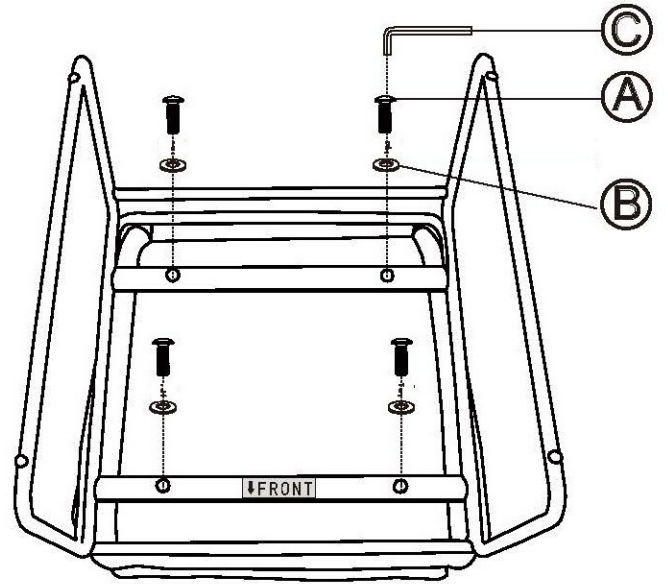

Periodically check to make sure all connections are tight. Re-tighten if necessary.

Parts List

CHAIR

Ⓐ M6X30mm Screws (4)

Ⓑ M6X18X1.2mm Flat washers (4)

Ⓒ M6 Allen Key (1)

Ⓓ Seat (1)

Ⓔ Metal Frame (1)

OTTOMAN

Ⓐ M6X25mm Screws (4)

Ⓑ M6X35mm Screws (2)

Ⓒ M6X18X1.2mm Flat washers (6)

Ⓓ M6 Allen Key (1)

Ⓔ Seat (1)

Ⓕ Metal Frame (2)

CHAIR