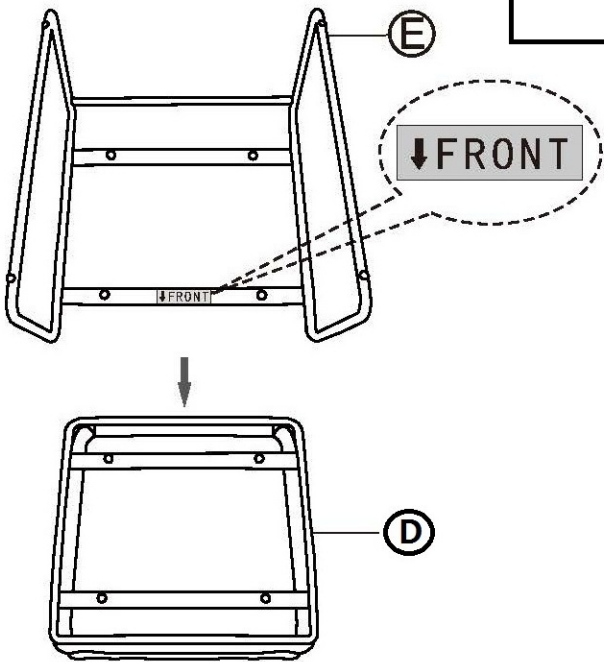

Periodically check to make sure all connections are tight. Re-tighten if necessary.

Parts List

CHAIR

Ⓐ M6X30mm Screws (4)

Ⓑ M6X18X1.2mm Flat washers (4)

Ⓒ M6 Allen Key (1)

Ⓓ Seat (1)

Ⓔ Metal Frame (1)

OTTOMAN

Ⓐ M6X25mm Screws (4)

Ⓑ M6X35mm Screws (2)

Ⓒ M6X18X1.2mm Flat washers (6)

Ⓓ M6 Allen Key (1)

Ⓔ Seat (1)

Ⓕ Metal Frame (2)

CHAIR