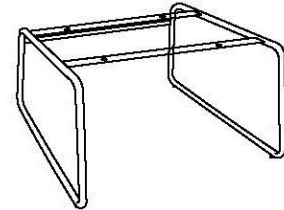

Periodically check to make sure all connections are tight. Re-tighten if necessary.

Parts List

CHAIR

Ⓐ M6X30mm Screws (4)

Ⓑ M6X18X1.2mm Flat washers (4)

Ⓒ M6 Allen Key (1)

Ⓓ Seat (1)

Ⓔ Metal Frame (1)

OTTOMAN

Ⓐ M6X25mm Screws (4)

Ⓑ M6X35mm Screws (2)

Ⓒ M6X18X1.2mm Flat washers (6)

Ⓓ M6 Allen Key (1)

Ⓔ Seat (1)

Ⓕ Metal Frame (2)

CHAIR