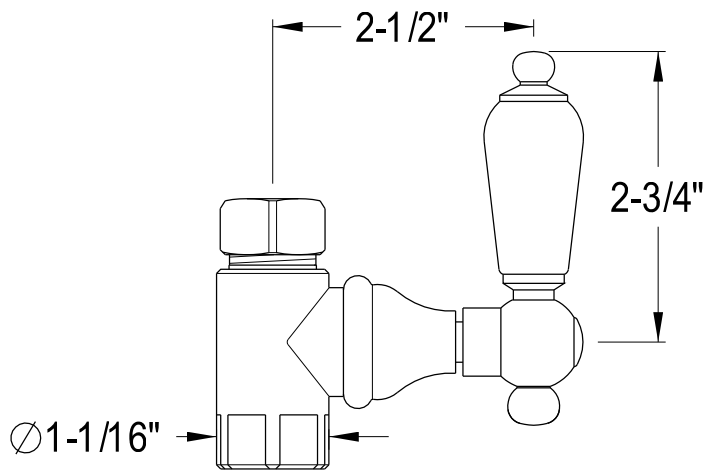

CCK44151, 2, 5, 8PL

Quarter Turn Valves, 1/2" FIP x 1/2" O.D. Comp

1/2" O.D. Comp