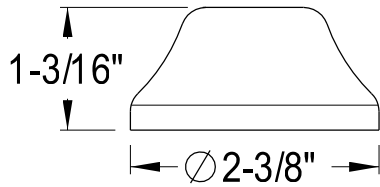

CCK44151, 2, 5, 8PL

Quarter Turn Valves, 1/2" FIP x 1/2" O.D. Comp

1/2" O.D. Comp