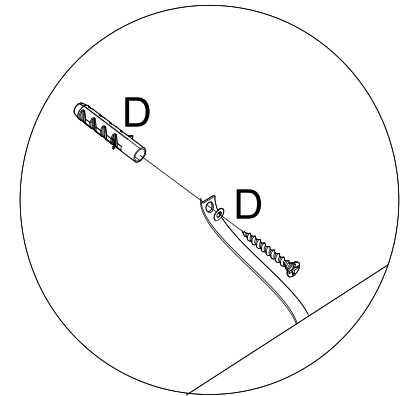

PARTS LIST

PARTS LIST

NO.	ITEM	QTY	NO.	ITEM	QTY
A	 Φ 6*35MM	31PCS	G		4PCS
B	 Φ 15*10MM	31PCS	H		4PCS
C	 Φ 6*30MM	18PCS	I		18PCS
D		1PC	J	 Φ 4*20MM	3PCS
E		16PCS			
F	 Φ 3*16MM	16PCS			

STEP 1:

STEP 2:

STEP 3:

STEP 12:

STEP 13:

STEP 14:

STEP 15:

STEP 16:

STEP 17:

STEP 18:

STEP 19:

STEP 20:

STEP 21:

STEP 22:

STEP 23:

STEP 24:

WALL

ASSEMBLY IS COMPLETE

HARDWARE

Anti-tit Strap X1

SCREWS X1

SCREWS X1

Expanded plastic pipe X1

washer X2

WALL

BACK SIDE