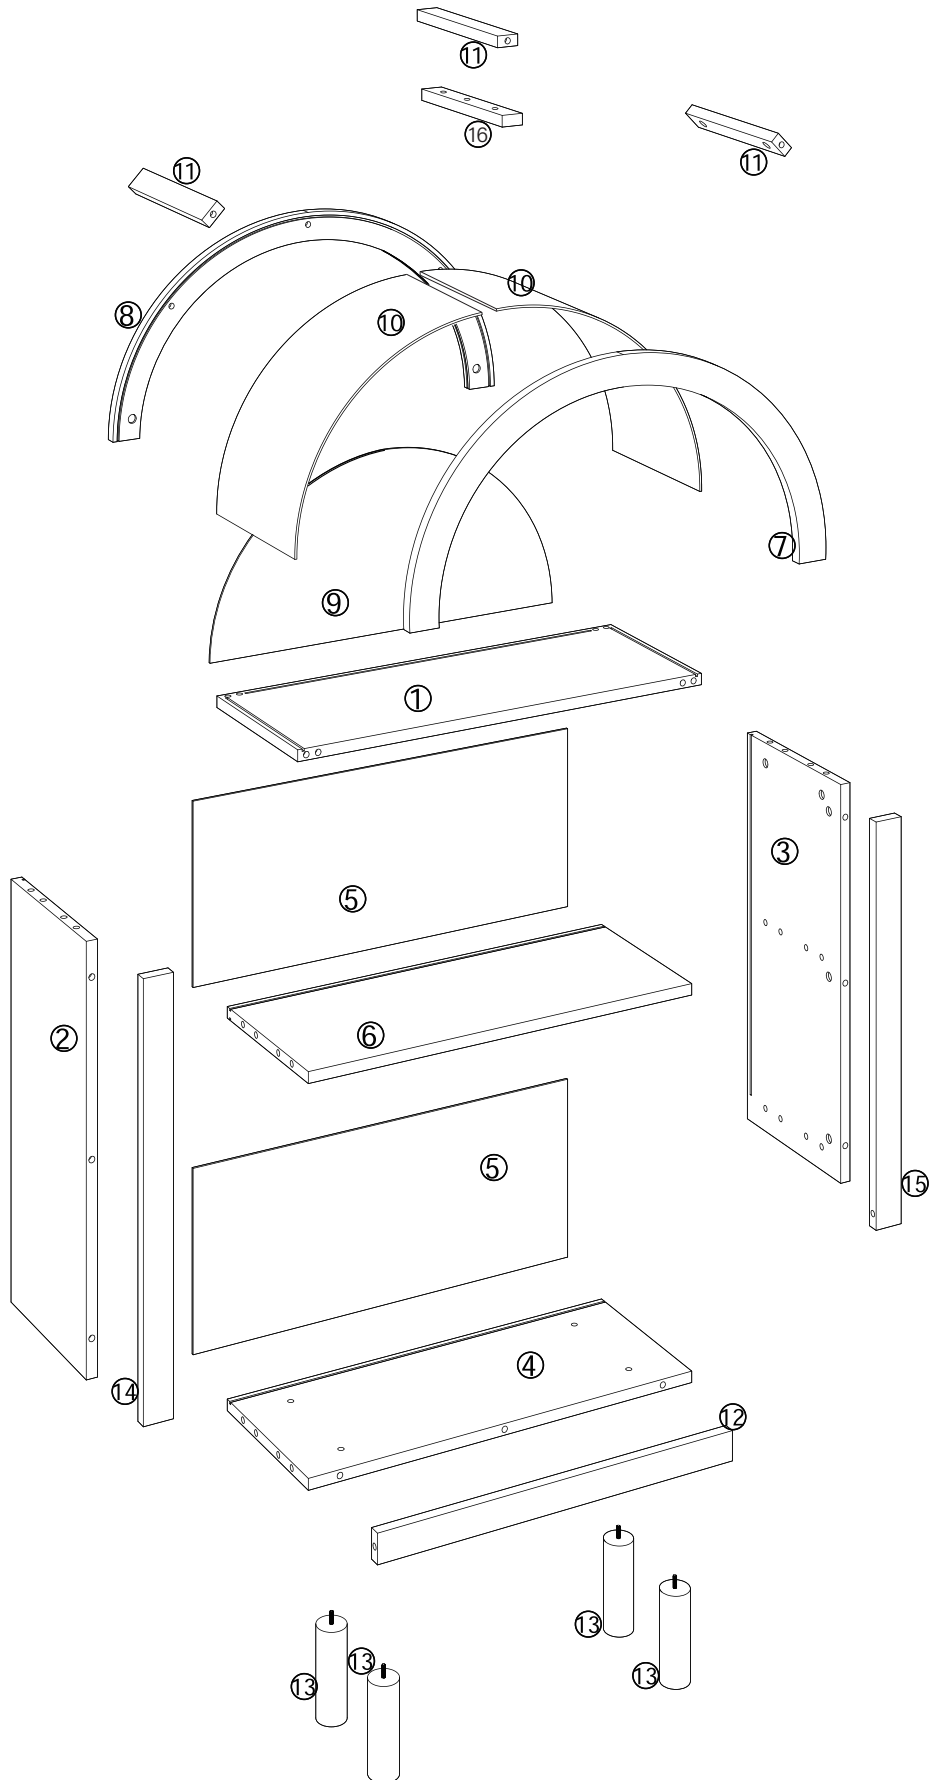

1. Assemble only according to these instructions. Improper assembly can create hazards.
2. Wear ANSI-approved safety goggles and heavy-duty work gloves during assembly.
3. Keep the assembly area clean and well-lit.
4. Keep bystanders out of the area during assembly.
5. Do not assemble when tired or when under the influence of alcohol, drugs or medication.
6. The product capabilities apply to properly and completely assembled products only.
7. Assemble on a flat, level, hard and smooth surface capable of safely supporting the Rattan Console Table.
8. For additional information regarding the parts listed in the following pages, please refer to the Assembly Diagram of this manual. Unwrap and separate all parts in a clean work area.

PARTS LIST

PARTS LIST

NO.	ITEM	QTY	NO.	ITEM	QTY
A	 Φ 6*35MM	31PCS	G		4PCS
B	 Φ 15*10MM	31PCS	H		4PCS
C	 Φ 6*30MM	18PCS	I		18PCS
D		1PC	J	 Φ 4*20MM	3PCS
E		16PCS			
F	 Φ 3*16MM	16PCS			

STEP 1:

STEP 2:

STEP 3: