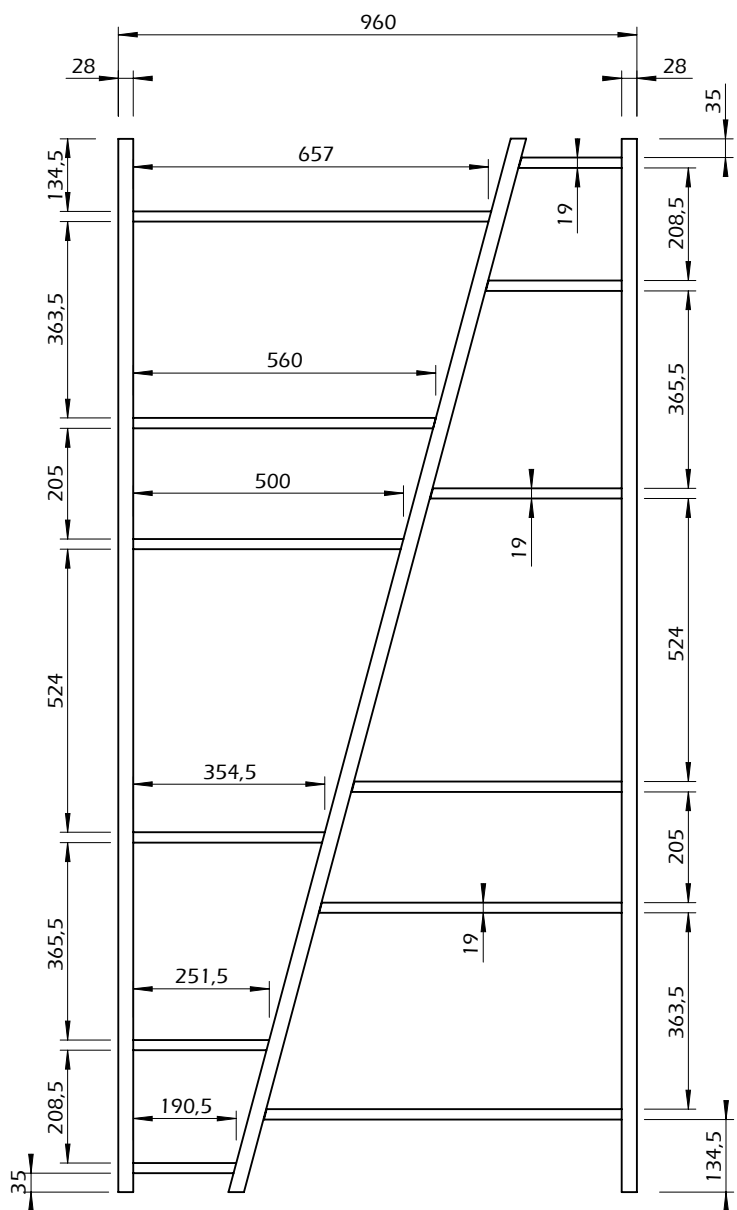

Technical Information

25min

49kg

Technical Information

30min

98kg

Technical Information

40min

147kg

Technical Information

60min

max.
196kg

Technical Information

80min

245kg