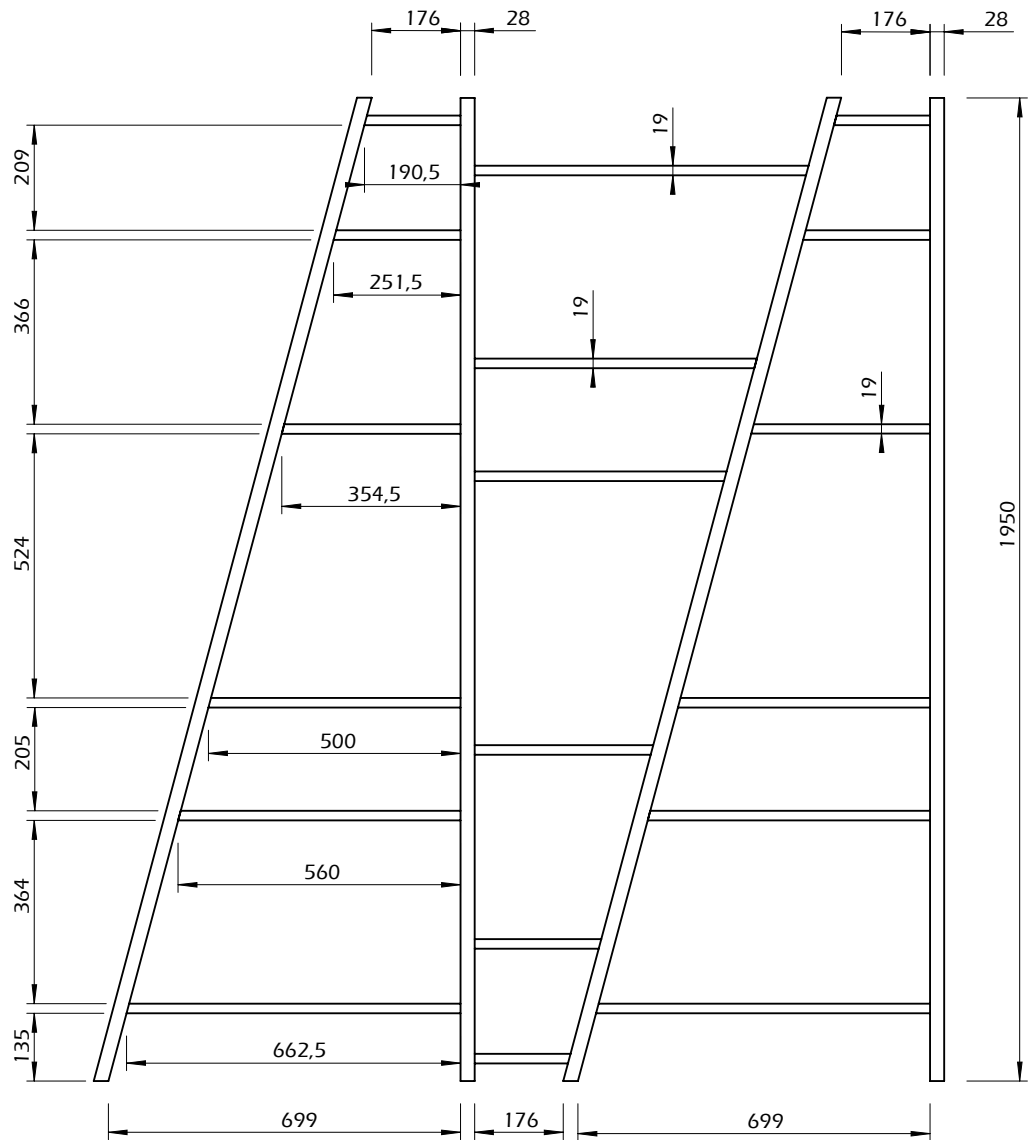

Technical Information

25min

49kg

Technical Information

30min

98kg

Technical Information

40min

147kg

Technical Information

60min

max.
196kg

Technical Information

80min

245kg