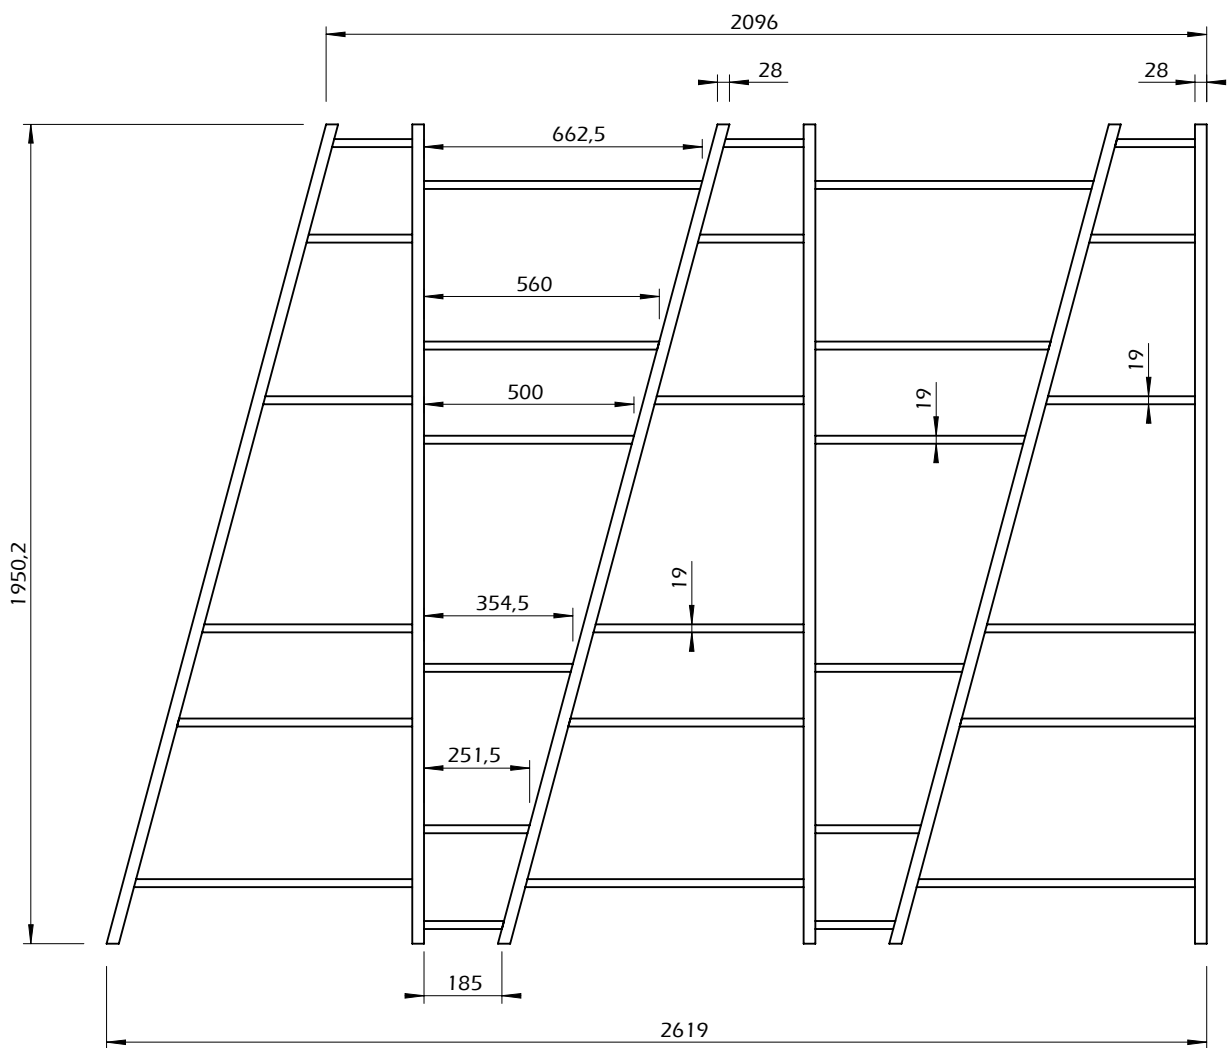

147kg

Technical Information

60min

max.
196kg

Technical Information

80min

245kg