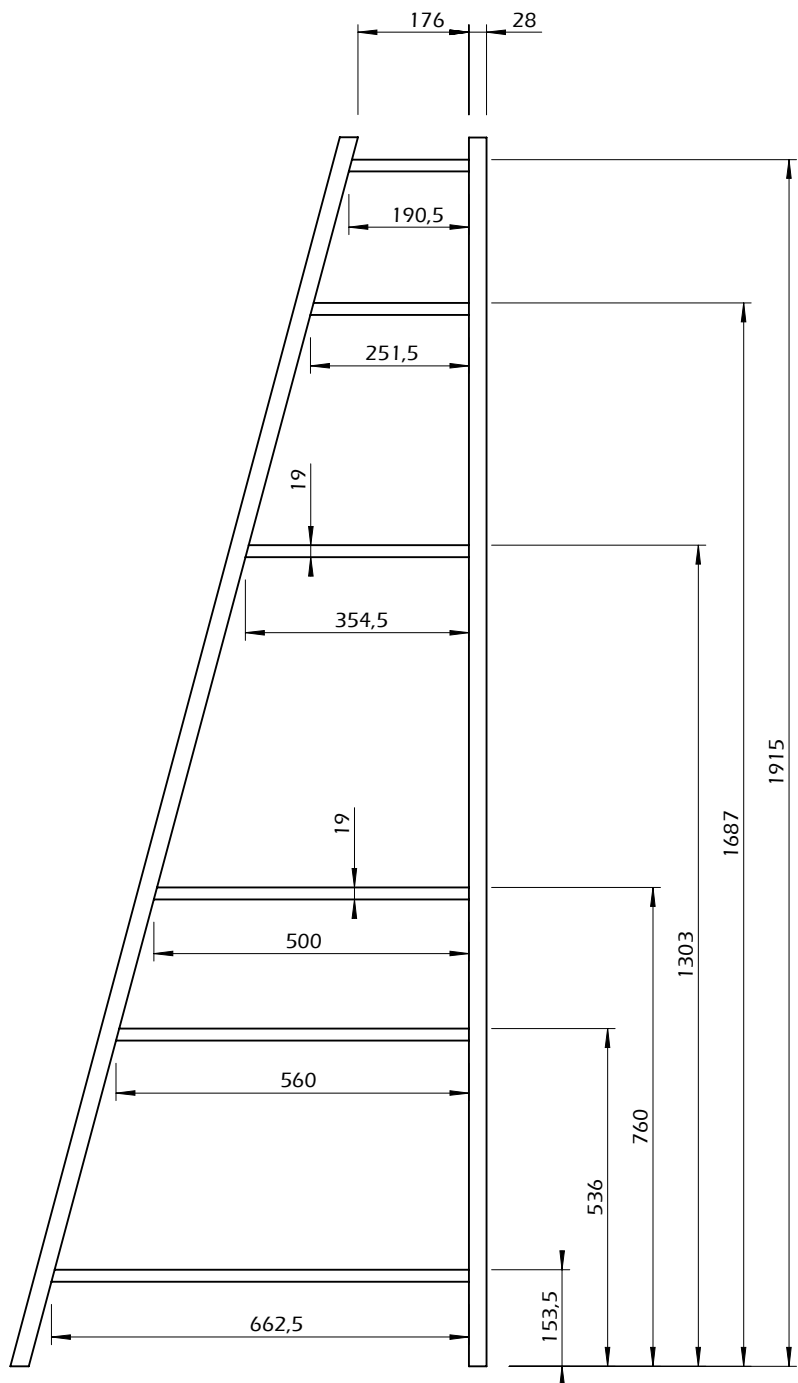

Technical Information

25min

49kg

Technical Information

30min

98kg

Technical Information

40min

147kg

Technical Information

60min

max.
196kg

Technical Information

80min

245kg