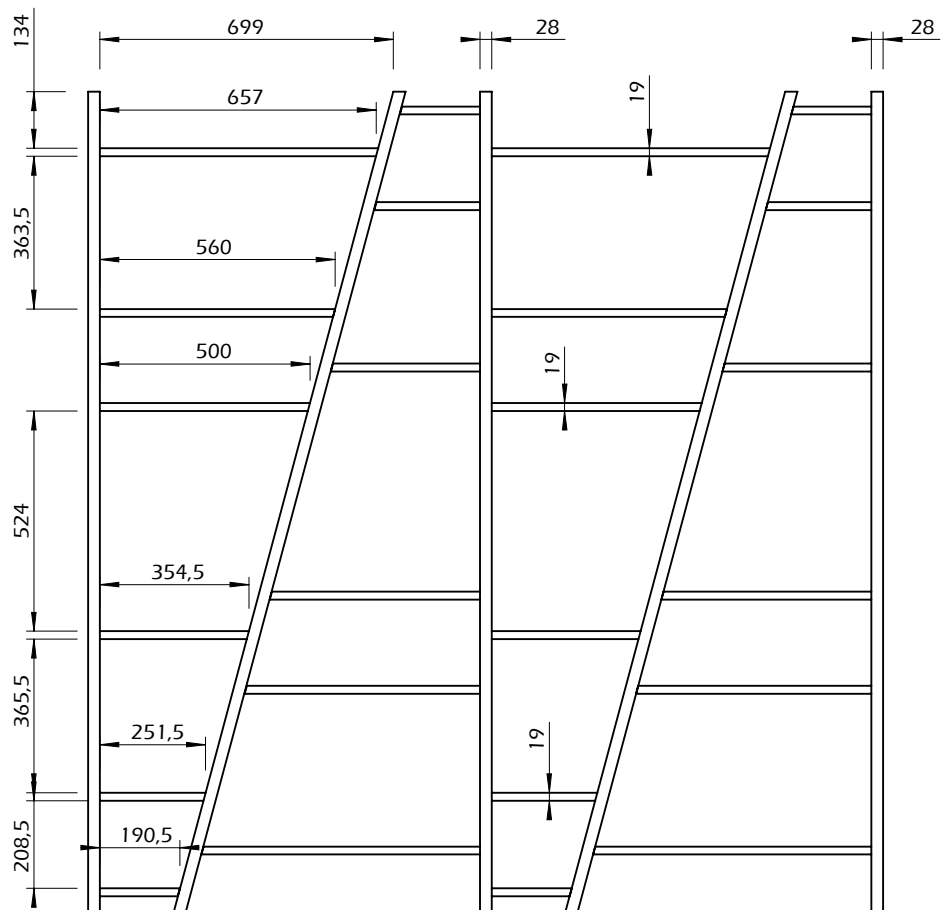

Technical Information

25min

49kg

Technical Information

30min

98kg

Technical Information

40min

147kg

Technical Information

60min

max.
196kg

Technical Information

80min

245kg