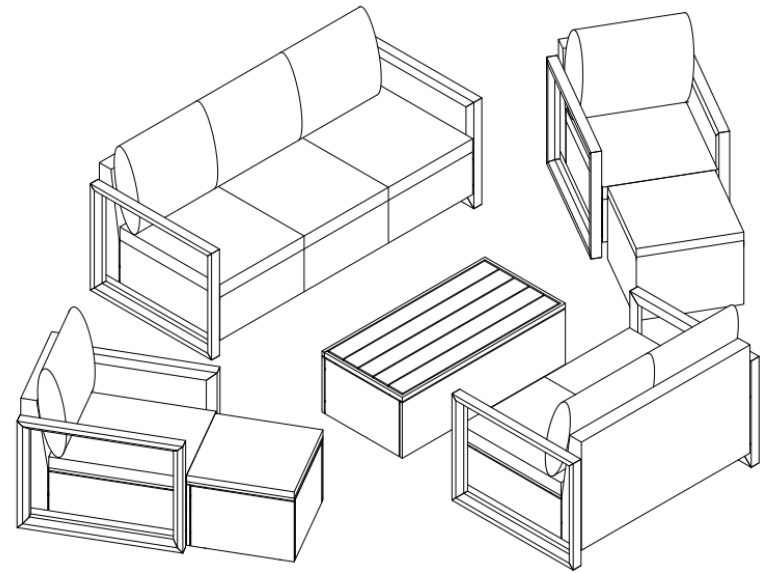

**7 PATIO FURNITURE SET
ASSEMBLY INSTRUCTION
GGOT0027BG**

ATTENTION

Thanks for choosing our product.

- 1. Please check the manual carefully and make sure you have received all the parts.**
- 2. If there is any missing part, please let us know the letter of the parts you need.**
- 3. If there is any damage part, please send clear photos to us, we will check and offer you the best solution soon.**
- 4. There will be 3 boxes in total for this whole product. Sometimes these boxes will not arrive in the same date, hope you can wait for 2-3 more days or contact us for more help.**
- 5. Please keep 50% tightness of all screws before final assembly of products.**

Assembly Instruction

Parts List Box A

A  4PCS	B  4PCS	E  3PCS	L  1PC	M  1PC
N  1PC	P  1PC	Q  1PC	U  2PCS	V  2PCS
W  3PCS				
#1  M6 33PCS	#2  M6*14 115PCS	#3  M6*15mm 4PCS	#4  M6*35mm 78PCS	#5  M6*50mm 33PCS
#6  28PCS	#7  1PC	#8  1PC		

- B*1
- #2*4
- #4*4
- #6*2

6

Assembly Instruction

Loveseat Sofa Assembly

STEP4

- A*1
- #2*4
- #4*4
- #6*2

STEP5

- X*2
- W*2

Assembly Instruction

Three Seater Sofa Assembly

STEP1

- L*1
- M*1
- N*1
- #1*4
- #2*4
- #5*4

STEP2

- I*1
- J*1
- K*1
- #1*8
- #2*8
- #5*8