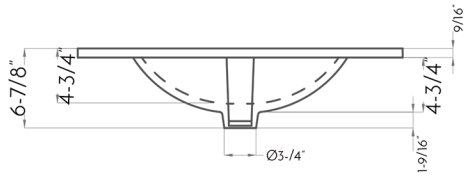

DAX-MAL012812-ONX

BATHROOM CABINET SERIES

FEATURES

- Soft close doors
- Textured Melamine Finish
- Onix ceramic basin included

For parts or sale requirements
please contact our customer service department: