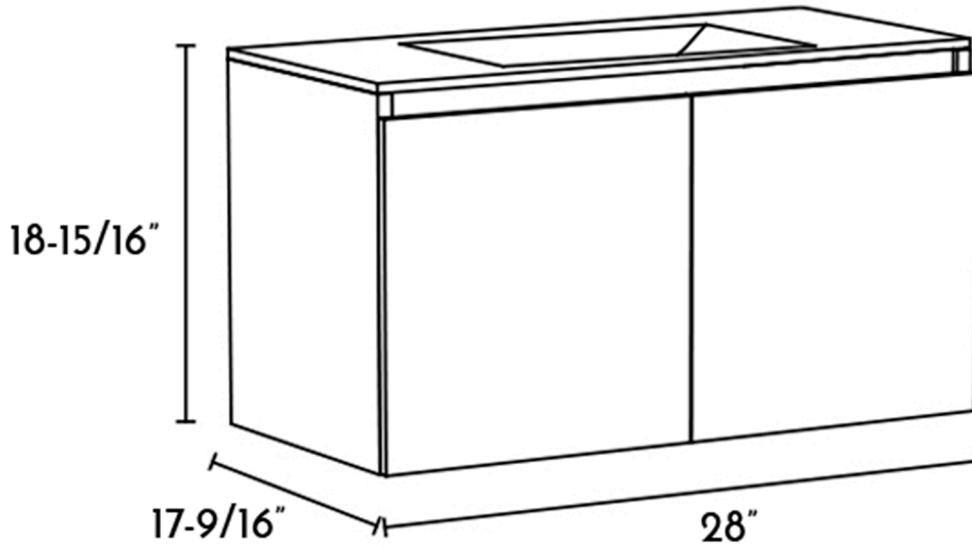

DAX-MAL012812-ONX

BATHROOM CABINET SERIES

FEATURES

- Soft close doors
- Textured Melamine Finish
- Onix ceramic basin included

For parts or sale requirements
please contact our customer service department: