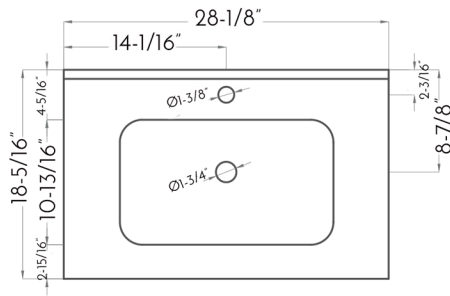

DAX-MAL012812-ONX

BATHROOM CABINET SERIES

FEATURES

- Soft close doors
- Textured Melamine Finish
- Onix ceramic basin included

For parts or sale requirements
please contact our customer service department: