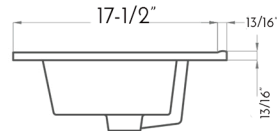

DAX-MAL012812-ONX

BATHROOM CABINET SERIES

FEATURES

- Soft close doors
- Textured Melamine Finish
- Onix ceramic basin included

For parts or sale requirements
please contact our customer service department: