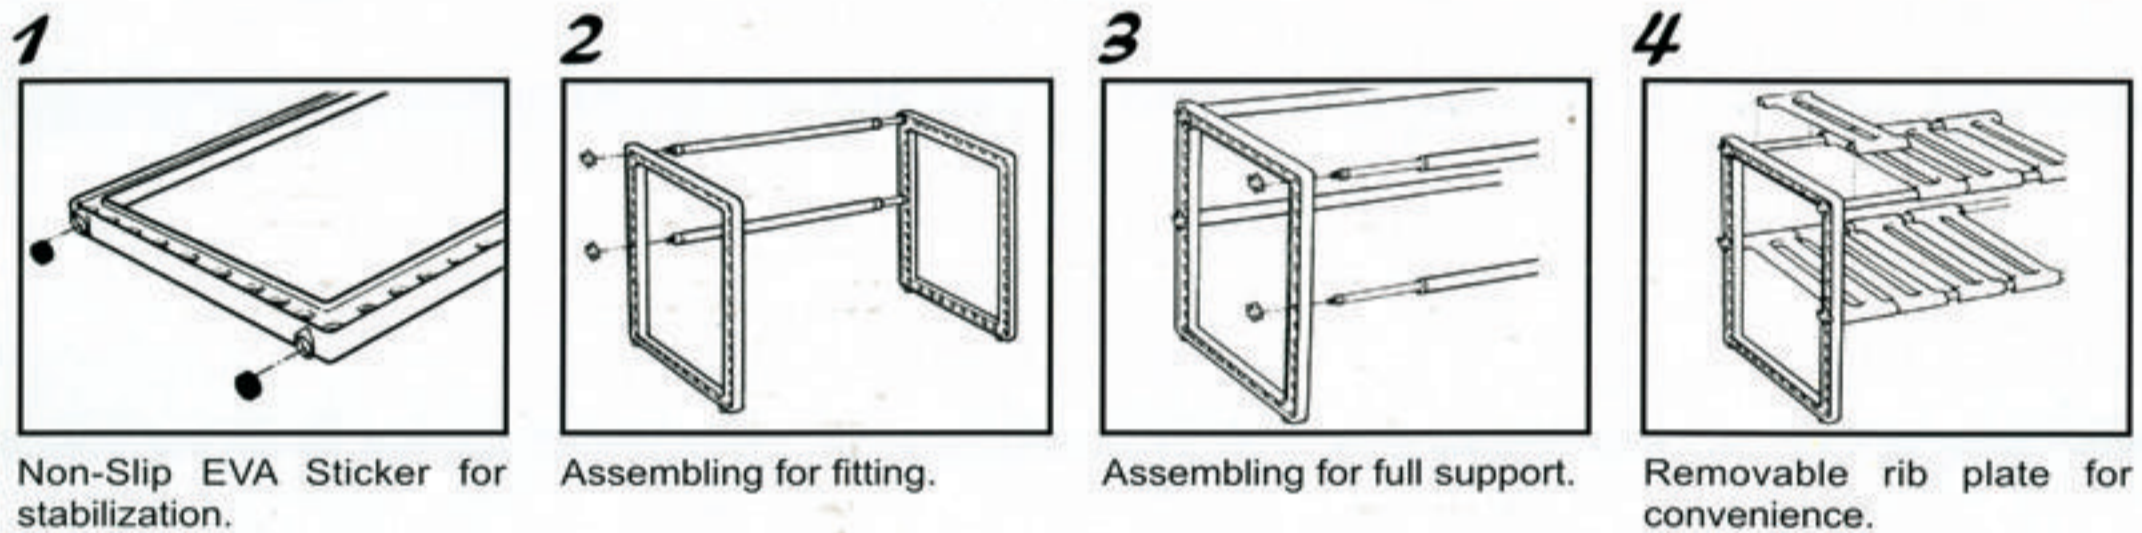

# STRETCHABLE KITCHEN SHELF

*Wonderful for SPACE SAVING !!*

## APPLIANCE

- Ⓐ Non-Slip EVA Sticker 4 units
- Ⓑ Hanging Hook (ABS) 3 units
- Ⓒ Plastic Screw (ABS) 8 units
- Ⓓ Anodized Aluminium Tube 4 units
- Ⓔ Plastic Frame (ABS) 2 units
- Ⓕ Plastic Rib Plate (PP) 12 units

**Maximum Loading:  
5 Kgs Per Layer**

ADJ. EXTEND	41 ~ 70 CM
OVERALL SIZE	46 ~ 76 CM