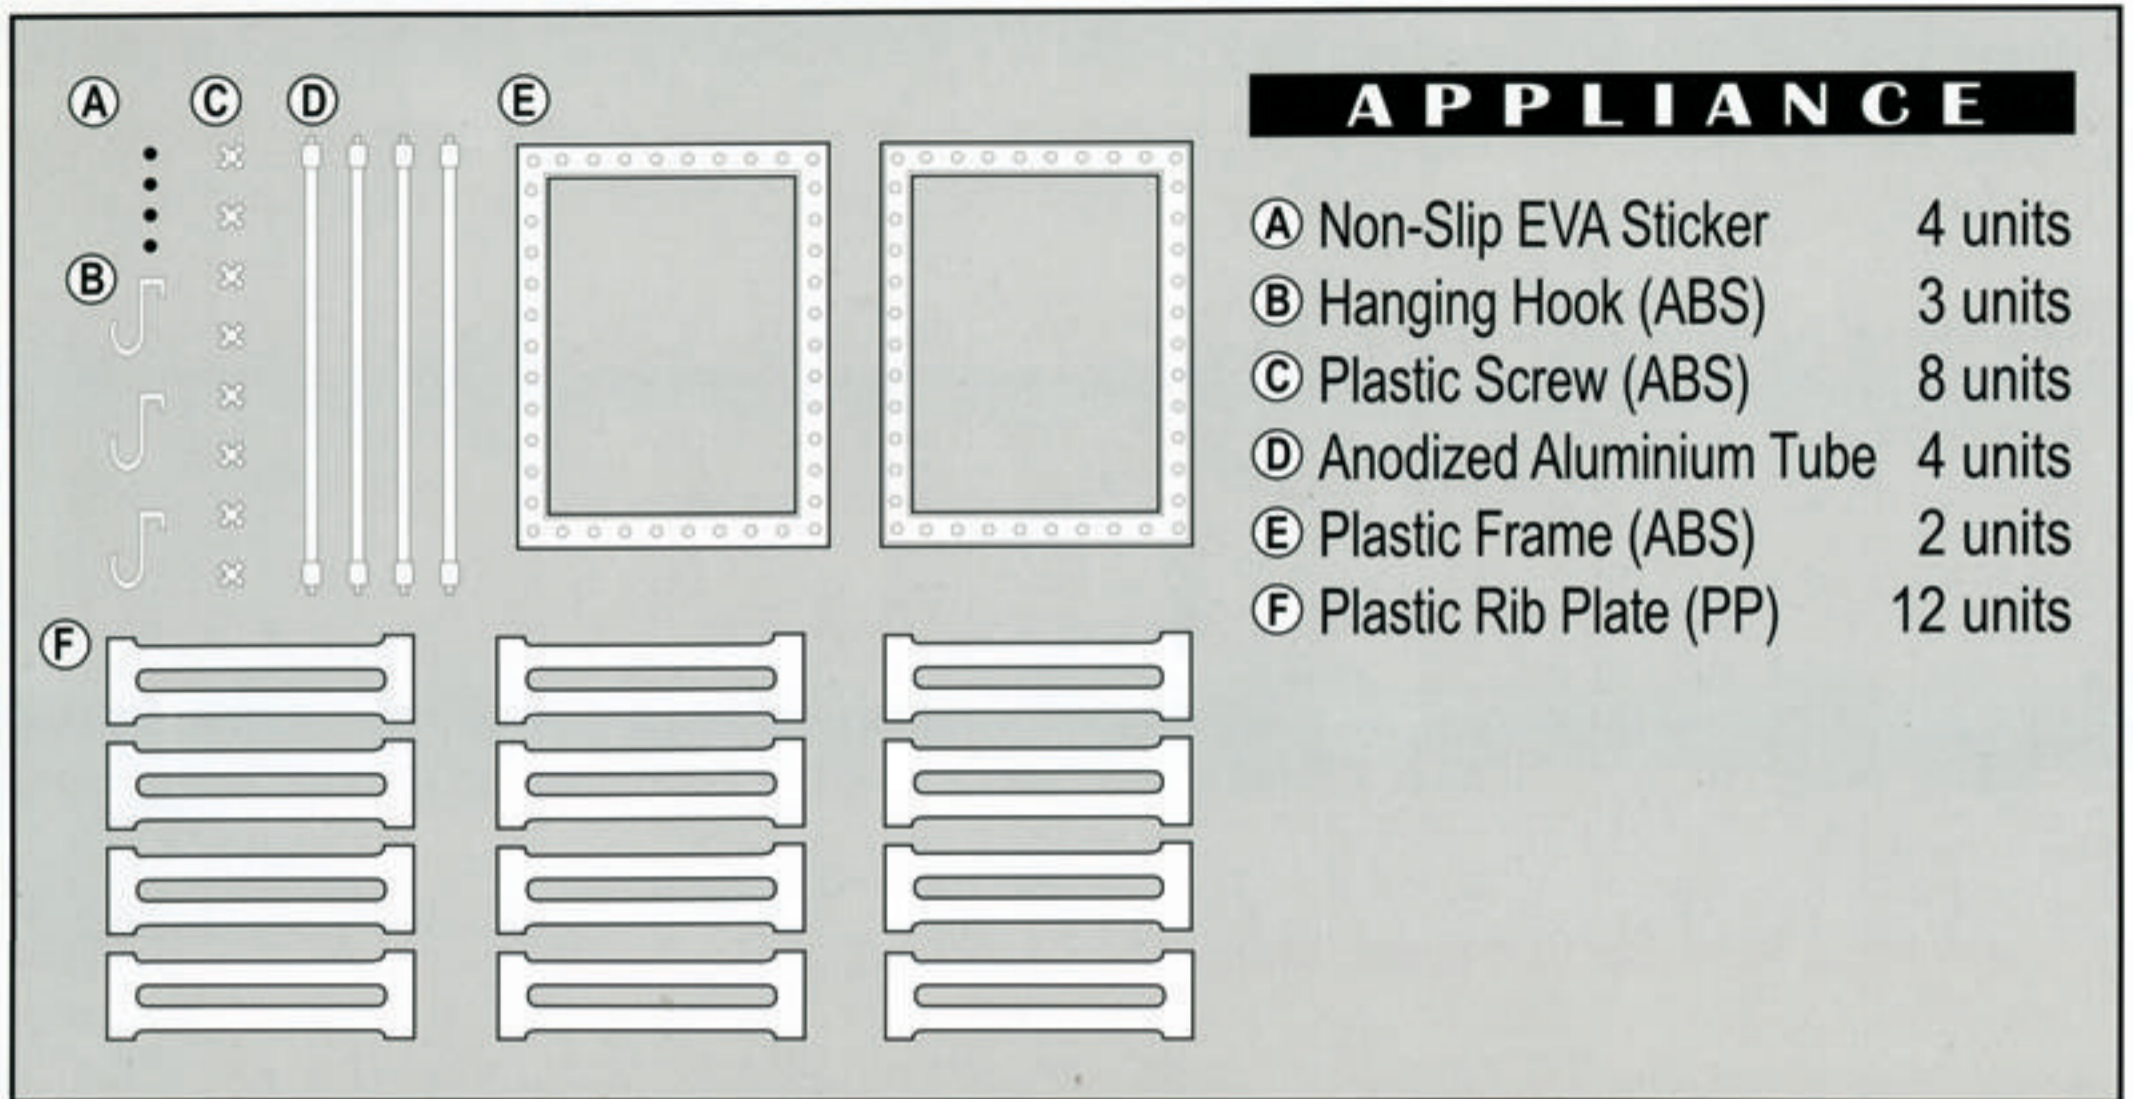

## APPLIANCE

- Ⓐ Non-Slip EVA Sticker 4 units
- Ⓑ Hanging Hook (ABS) 3 units
- Ⓒ Plastic Screw (ABS) 8 units
- Ⓓ Anodized Aluminium Tube 4 units
- Ⓔ Plastic Frame (ABS) 2 units
- Ⓕ Plastic Rib Plate (PP) 12 units

**Maximum Loading:  
5 Kgs Per Layer**

ADJ. EXTEND	41 ~ 70 CM
OVERALL SIZE	46 ~ 76 CM