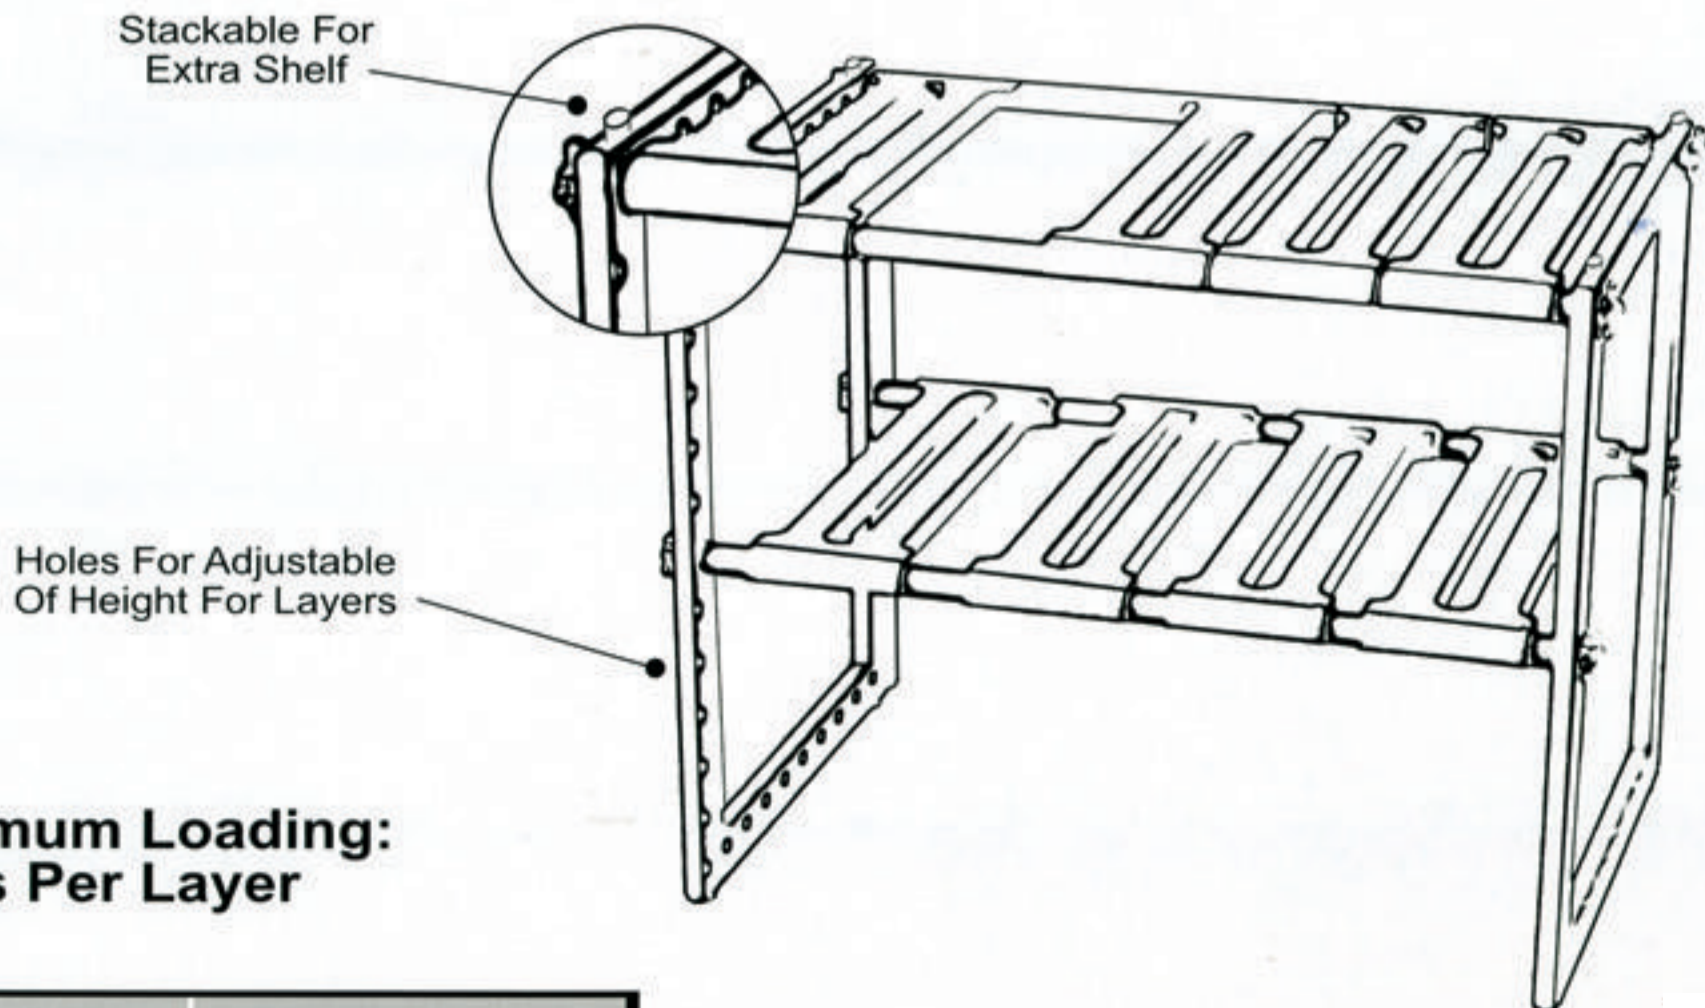

# STRETCHABLE KITCHEN SHELF

*Wonderful for SPACE SAVING !!*

## APPLIANCE

- Ⓐ Non-Slip EVA Sticker 4 units
- Ⓑ Hanging Hook (ABS) 3 units
- Ⓒ Plastic Screw (ABS) 8 units
- Ⓓ Anodized Aluminium Tube 4 units
- Ⓔ Plastic Frame (ABS) 2 units
- Ⓕ Plastic Rib Plate (PP) 12 units

**Maximum Loading:  
5 Kgs Per Layer**

ADJ. EXTEND	41 ~ 70 CM
OVERALL SIZE	46 ~ 76 CM