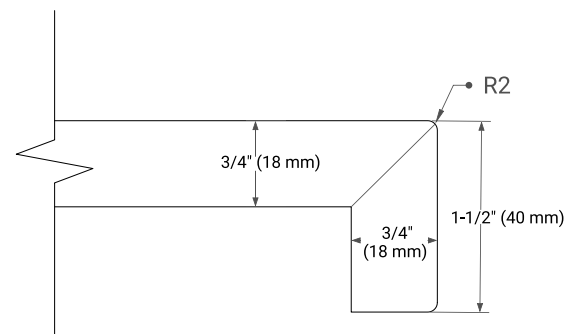

EDGE SIDE VIEW