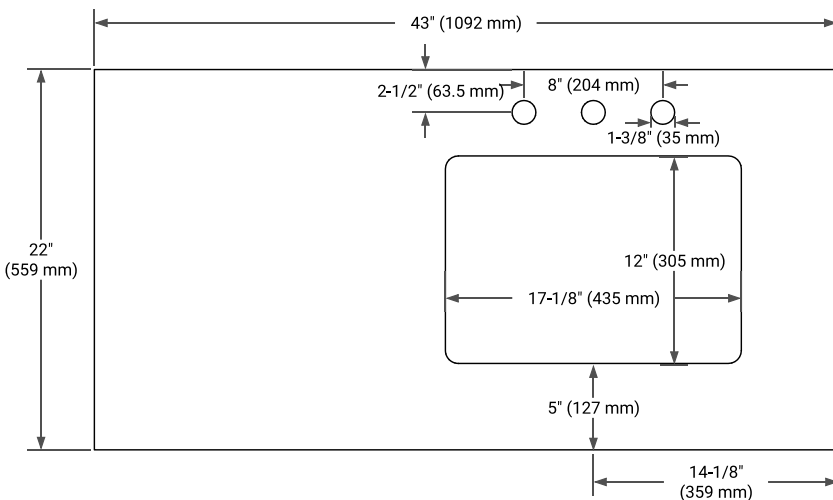

43" RIGHT RECTANGLE SINK COUNTERTOP WITH 1.5 IN. THICKNESS

OVERALL DIMENSIONS

43" W x 22" D x 1.5" H

COUNTERTOP OPTIONS

FEATURES

- Solid countertop with mitered edges & seams
- Undermount white rectangular sink
- Pre-drilled for 8" widespread faucet

INCLUDED

- Countertop
- Matching Backsplash
- Rectangle Sink

COUNTERTOP PLAN VIEW