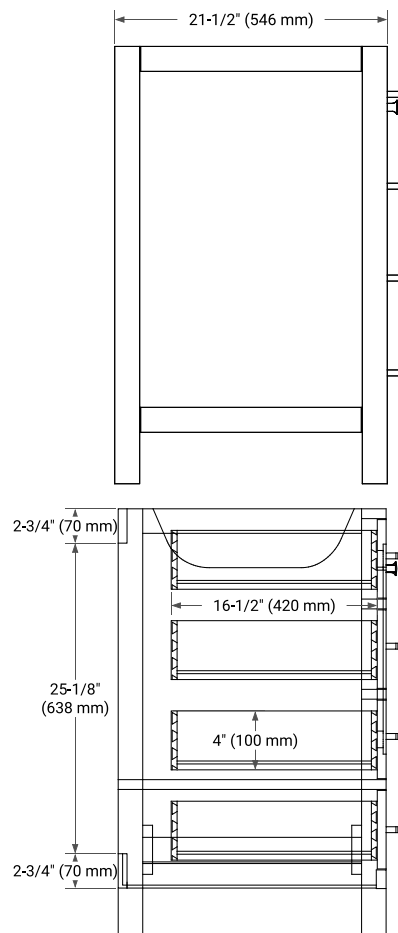

# 42" RIGHT OFFSET CABINET

## BASE CABINET DIMENSIONS

42" W x 21.5" D x 34.5" H

## PLAN VIEW

## OVERALL DIMENSIONS

43" W x 22" D x 1.5" H