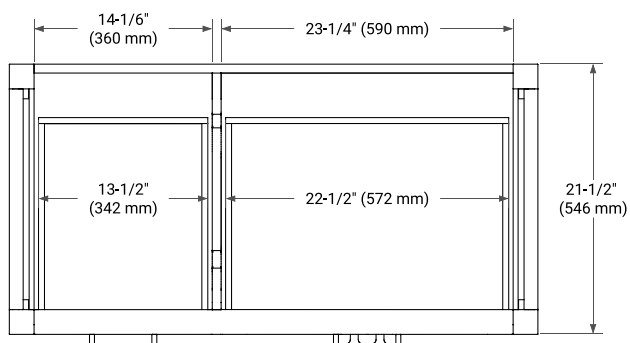

42" RIGHT OFFSET CABINET

BASE CABINET DIMENSIONS

42" W x 21.5" D x 34.5" H

FEATURES

- Solid wood frame & plywood panels
- Dovetail drawers and joints
- Soft closing doors & drawers

HARDWARE FINISHES*

Brushed Nickel   Satin Brass   Matte Black   Polished Chrome

Hardware comes preinstalled with the illustrated option. Other finishes are available on our online store if you prefer a different one.

AVAILABLE COLORS

White   Grey   Midnight Blue   Espresso   Oak

FRONT VIEW

SIDE VIEW

PLAN VIEW