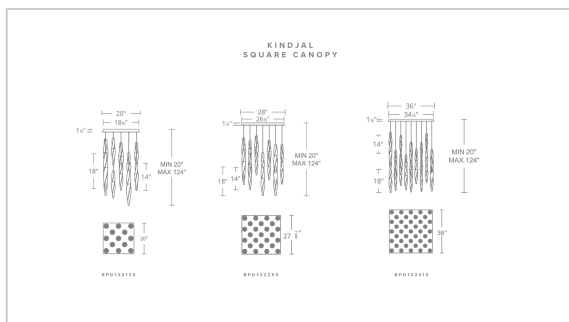

Kindjal

BPD13213S

LINE DRAWING

Project:

Location:

Fixture Type:

Catalog Number:

DESCRIPTION

FEATURES

- Square Canopy available in 13, 25, 41 Light configurations
- 3CCT adjustability switch. Set from 3000K/3500K/4000K
- Thin, powered aircraft cables provide adjustable suspension height for an ultra-clean look
- Can be mounted on a sloped ceiling.
- Driver concealed within the canopy

REPLACEMENT PARTS

- RPL-GLA-13218-02 - Replacement Crystal 18"
- RPL-GLA-13214 - Replacement Crystal 14"

Model	Crystal	Finish	# of Lights	CCT	Voltage	Wattage	Weight	LED Lumens	Delivered Lumens
BPD13213S	O	- AB - BK - PN	13 Light	3000K/3500K/ 4000K	120-277V	104W	53.7lbs	7920	Up To 4930