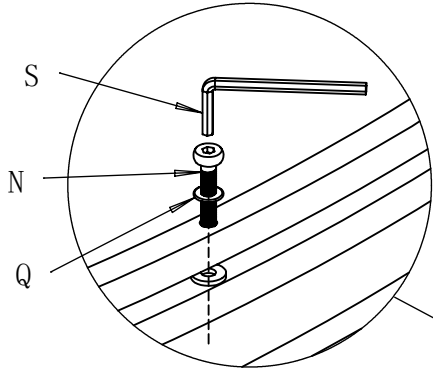

Assembly Instructions

6 Pieces Outdoor Wicker Sectional Conversation Set

1	Single Sofa	4	Coffee Table
2	Loveseat Sofa	5	Side Table
3	Three Seater Sofa		

PACKAGE CONTENTS

Part	Description	Image	Quantity	Part	Description	Image	Quantity
A	Left Armrest		4	M	Coffee Table Bottom Panel		1
B	Right Armrest		4	N	Bolt M6x35		65
C	Single Chair Seat		2	O	Bolt M6x25		2
D	Loveseat Seat		1	P	Pin		8
E	3-seat Sofa Seat		1	Q	Washer		65
F	Single Chair Back		2	R	Plastic Washer		2
G	Loveseat Back		1	S	Allen Key		2
H	3-seat Sofa Back		1	T	Seat Cushion		7
I	Coffee Table Top & Back Panel		1	U	Back Cushion		7
J	Coffee Table Left Side Panel		1	V	Coffee Table Inner Cover		1
K	Coffee Table Right Side Panel		1	W	Side Table		1
L	Coffee Table Front Panel		1	X	Side Table Inner Cover		1

x3

x2

Coffee Table

STEP 1

STEP 2

STEP 3

STEP 4

Coffee Table Inner Cover

STEP 1

Attached the inner cover to the frame with the velcro.

STEP 2

Side Table Inner Cover

STEP 1

Attach the inner cover to the frame with the velcro

STEP 2

CUSHIONS