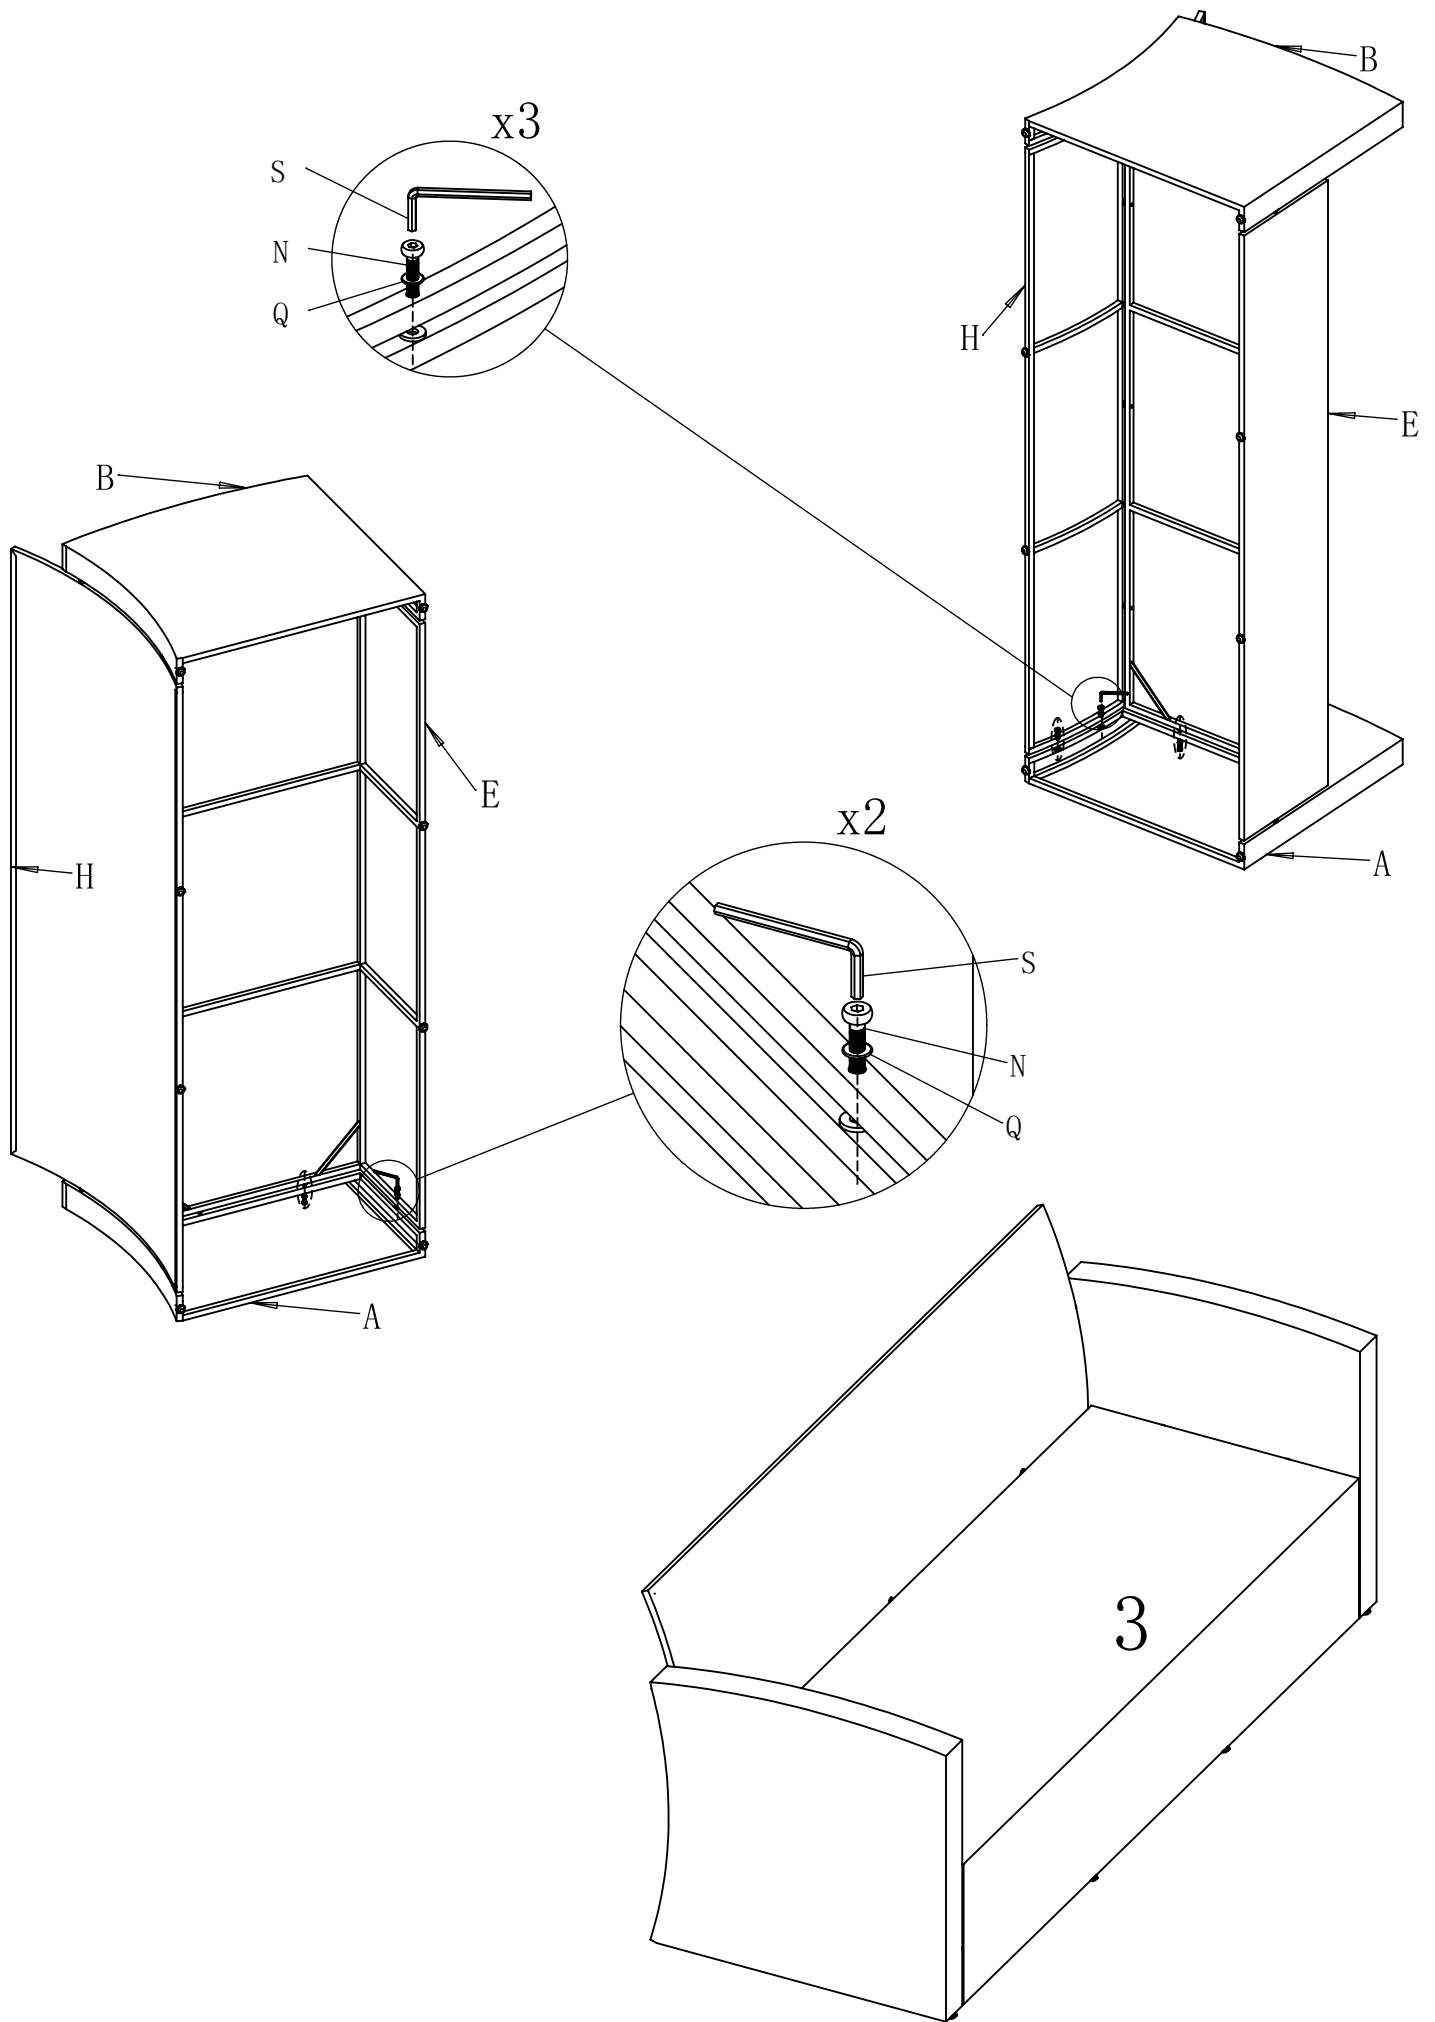

Assembly Instructions

6 Pieces Outdoor Wicker Sectional Conversation Set

1	Single Sofa	4	Coffee Table
2	Loveseat Sofa	5	Side Table
3	Three Seater Sofa		

PACKAGE CONTENTS

Part	Description	Image	Quantity	Part	Description	Image	Quantity
A	Left Armrest		4	M	Coffee Table Bottom Panel		1
B	Right Armrest		4	N	Bolt M6x35		65
C	Single Chair Seat		2	O	Bolt M6x25		2
D	Loveseat Seat		1	P	Pin		8
E	3-seat Sofa Seat		1	Q	Washer		65
F	Single Chair Back		2	R	Plastic Washer		2
G	Loveseat Back		1	S	Allen Key		2
H	3-seat Sofa Back		1	T	Seat Cushion		7
I	Coffee Table Top & Back Panel		1	U	Back Cushion		7
J	Coffee Table Left Side Panel		1	V	Coffee Table Inner Cover		1
K	Coffee Table Right Side Panel		1	W	Side Table		1
L	Coffee Table Front Panel		1	X	Side Table Inner Cover		1

x3

x2

Coffee Table

STEP 1

STEP 2

STEP 3

STEP 4

Coffee Table Inner Cover

STEP 1

Attached the inner cover to the frame with the velcro.

STEP 2

Side Table Inner Cover

STEP 1

Attach the inner cover to the frame with the velcro

STEP 2

CUSHIONS