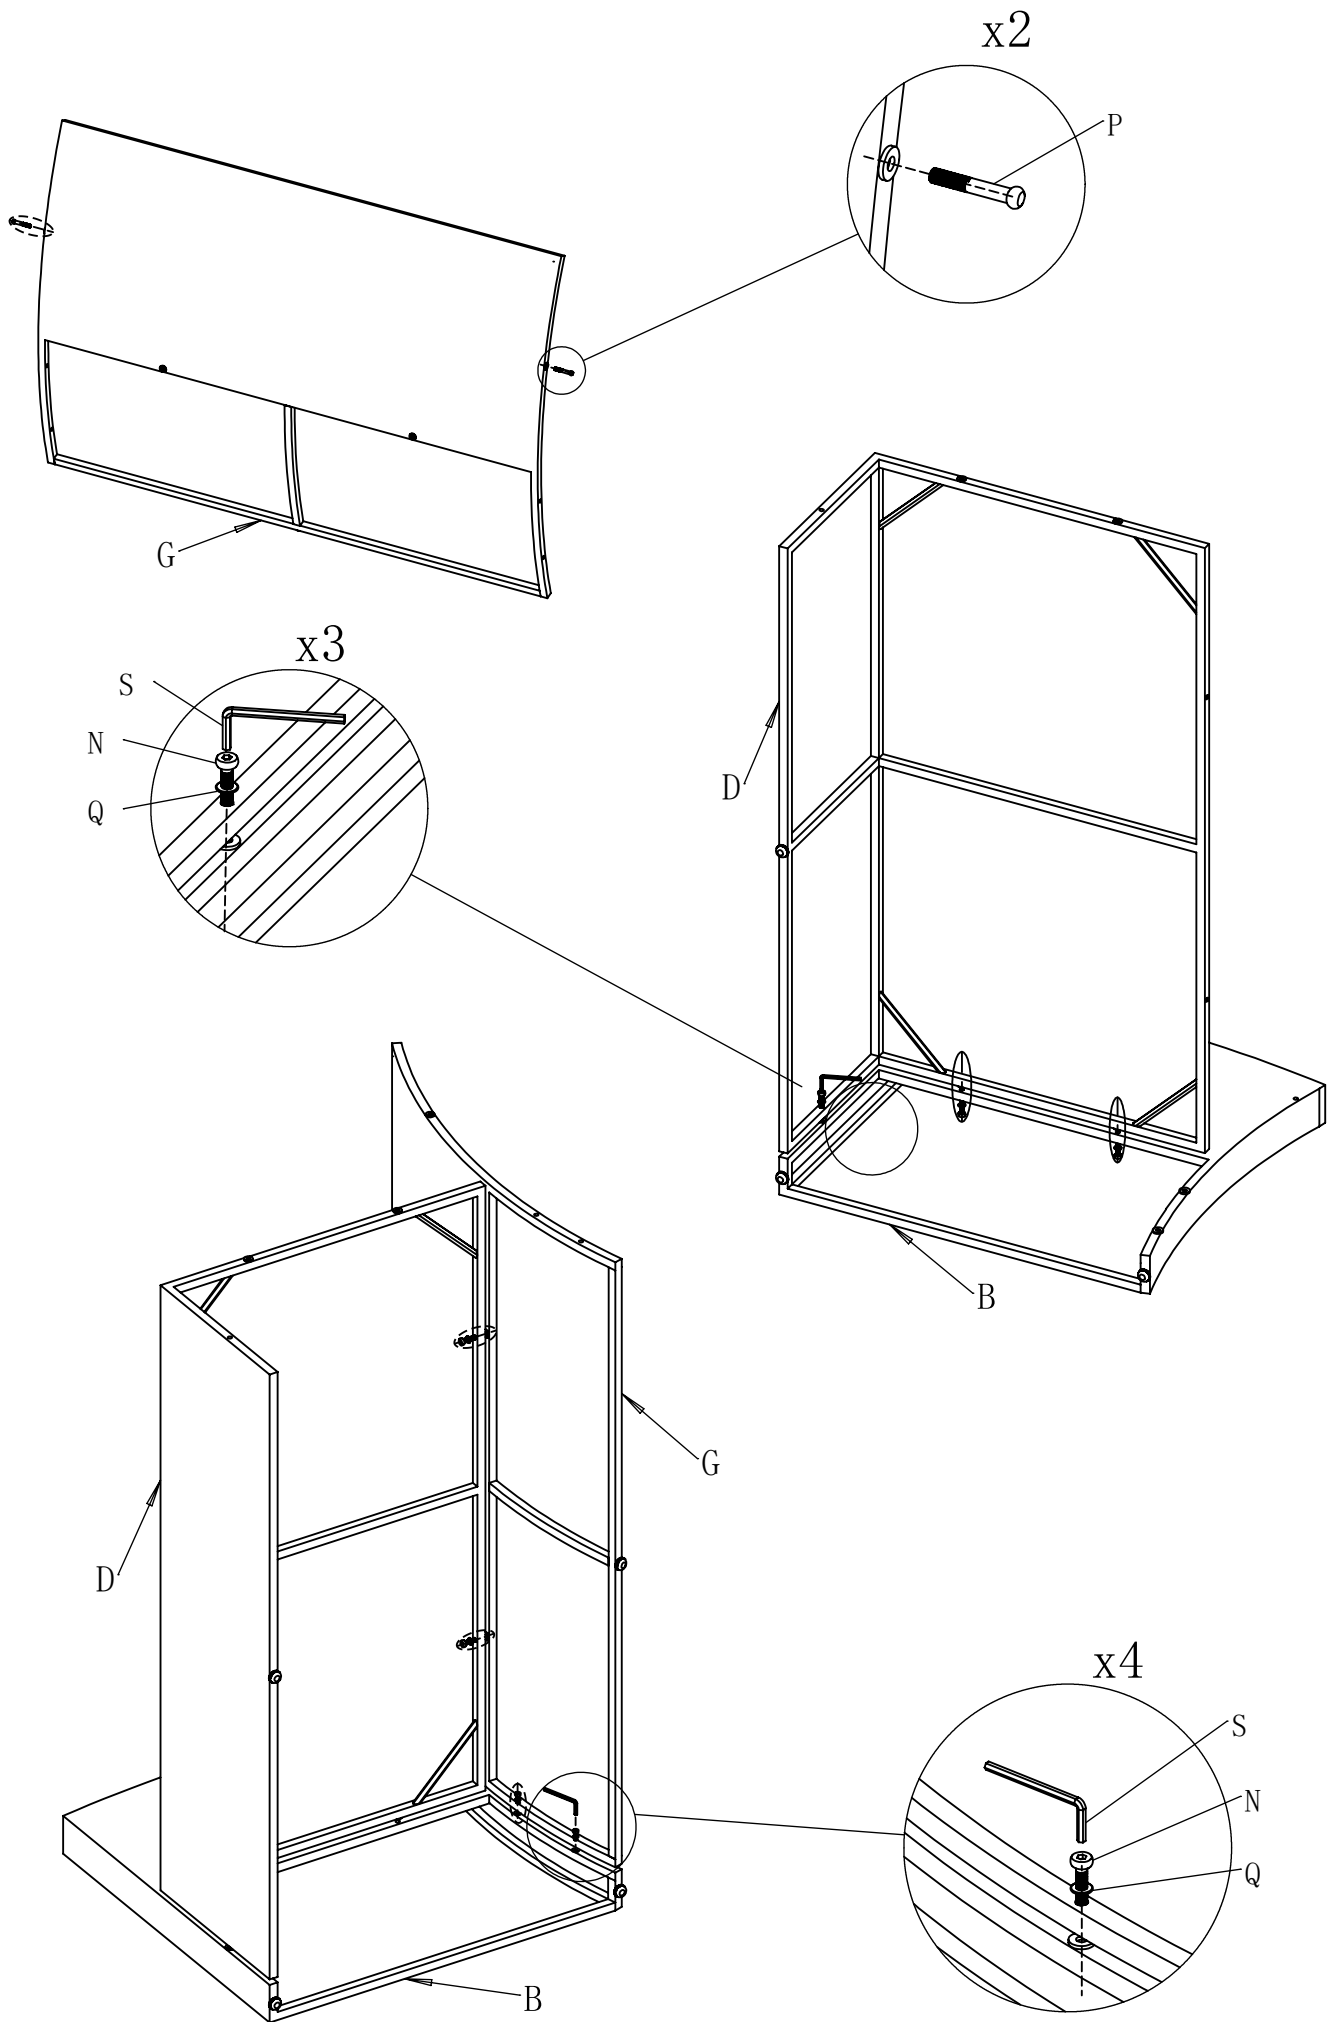

Assembly Instructions

6 Pieces Outdoor Wicker Sectional Conversation Set

1	Single Sofa	4	Coffee Table
2	Loveseat Sofa	5	Side Table
3	Three Seater Sofa		

PACKAGE CONTENTS

Part	Description	Image	Quantity	Part	Description	Image	Quantity
A	Left Armrest		4	M	Coffee Table Bottom Panel		1
B	Right Armrest		4	N	Bolt M6x35		65
C	Single Chair Seat		2	O	Bolt M6x25		2
D	Loveseat Seat		1	P	Pin		8
E	3-seat Sofa Seat		1	Q	Washer		65
F	Single Chair Back		2	R	Plastic Washer		2
G	Loveseat Back		1	S	Allen Key		2
H	3-seat Sofa Back		1	T	Seat Cushion		7
I	Coffee Table Top & Back Panel		1	U	Back Cushion		7
J	Coffee Table Left Side Panel		1	V	Coffee Table Inner Cover		1
K	Coffee Table Right Side Panel		1	W	Side Table		1
L	Coffee Table Front Panel		1	X	Side Table Inner Cover		1

x3

x2

Coffee Table

STEP 1

STEP 2

STEP 3

STEP 4

Coffee Table Inner Cover

STEP 1

Attached the inner cover to the frame with the velcro.

STEP 2

Side Table Inner Cover

STEP 1

Attach the inner cover to the frame with the velcro

STEP 2

CUSHIONS