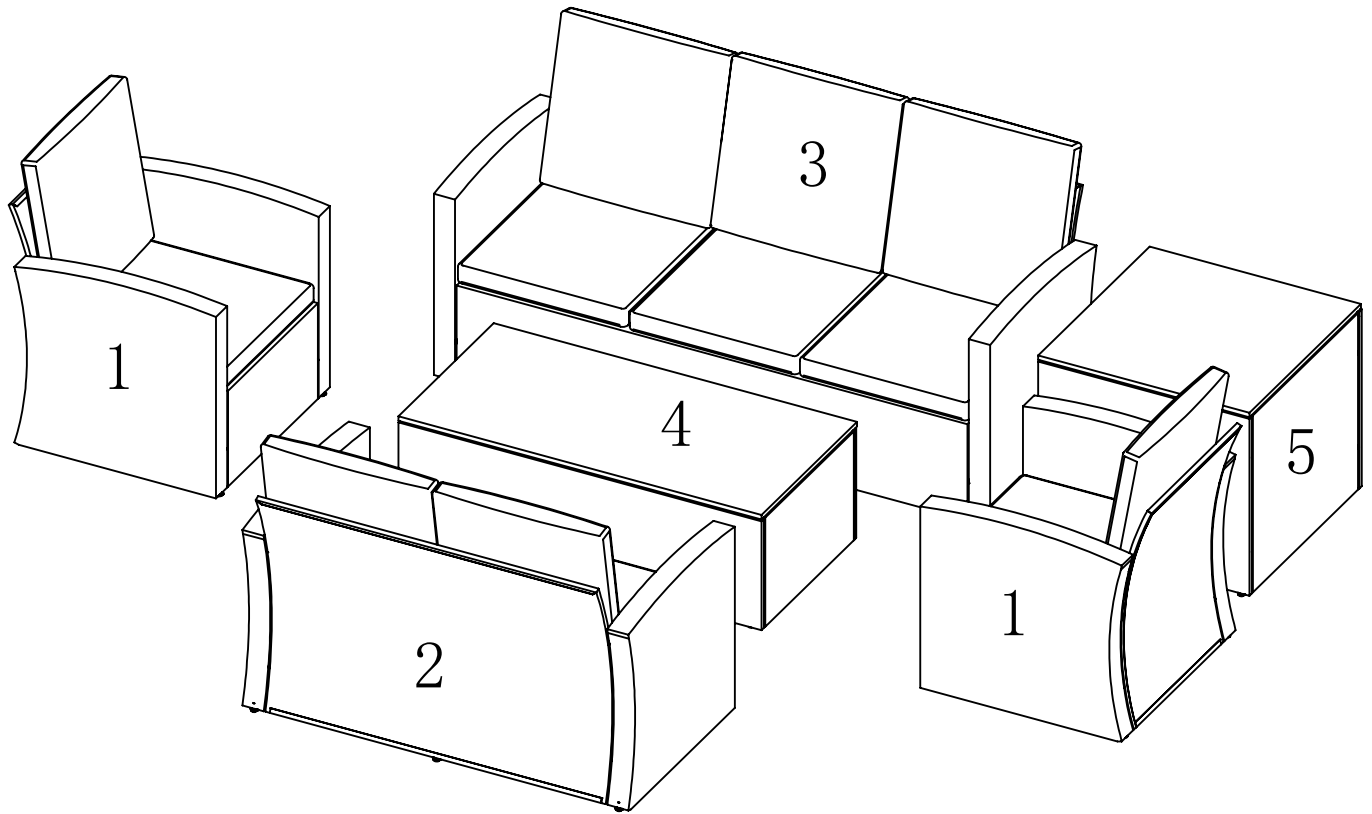

Assembly Instructions

6 Pieces Outdoor Wicker Sectional Conversation Set

1	Single Sofa	4	Coffee Table
2	Loveseat Sofa	5	Side Table
3	Three Seater Sofa		

PACKAGE CONTENTS

Part	Description	Image	Quantity	Part	Description	Image	Quantity
A	Left Armrest		4	M	Coffee Table Bottom Panel		1
B	Right Armrest		4	N	Bolt M6x35		65
C	Single Chair Seat		2	O	Bolt M6x25		2
D	Loveseat Seat		1	P	Pin		8
E	3-seat Sofa Seat		1	Q	Washer		65
F	Single Chair Back		2	R	Plastic Washer		2
G	Loveseat Back		1	S	Allen Key		2
H	3-seat Sofa Back		1	T	Seat Cushion		7
I	Coffee Table Top & Back Panel		1	U	Back Cushion		7
J	Coffee Table Left Side Panel		1	V	Coffee Table Inner Cover		1
K	Coffee Table Right Side Panel		1	W	Side Table		1
L	Coffee Table Front Panel		1	X	Side Table Inner Cover		1

x3

x2

Coffee Table

STEP 1

STEP 2

STEP 3

STEP 4

Coffee Table Inner Cover

STEP 1

Attached the inner cover to the frame with the velcro.

STEP 2

Side Table Inner Cover

STEP 1

Attach the inner cover to the frame with the velcro

STEP 2

CUSHIONS