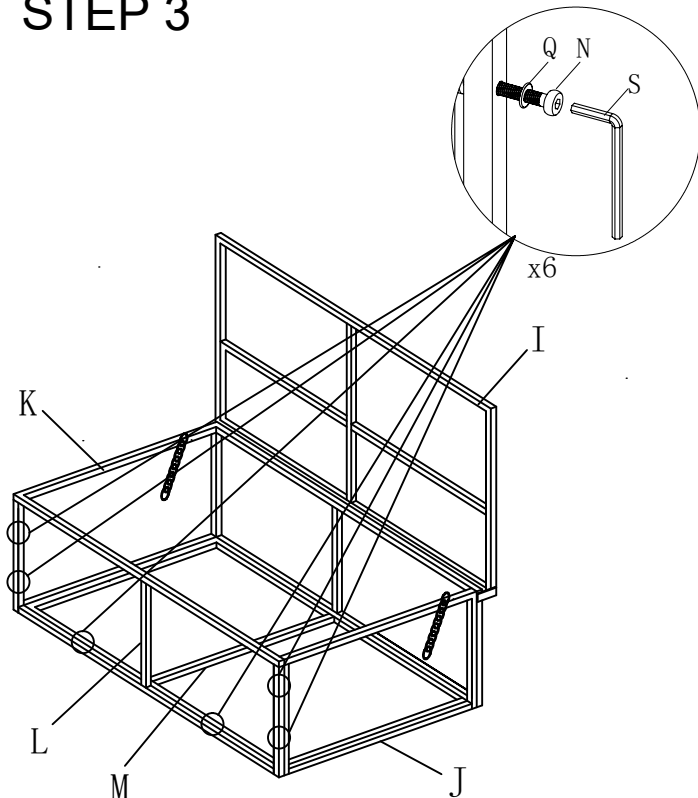

Assembly Instructions

6 Pieces Outdoor Wicker Sectional Conversation Set

1	Single Sofa	4	Coffee Table
2	Loveseat Sofa	5	Side Table
3	Three Seater Sofa		

PACKAGE CONTENTS

Part	Description	Image	Quantity	Part	Description	Image	Quantity
A	Left Armrest		4	M	Coffee Table Bottom Panel		1
B	Right Armrest		4	N	Bolt M6x35		65
C	Single Chair Seat		2	O	Bolt M6x25		2
D	Loveseat Seat		1	P	Pin		8
E	3-seat Sofa Seat		1	Q	Washer		65
F	Single Chair Back		2	R	Plastic Washer		2
G	Loveseat Back		1	S	Allen Key		2
H	3-seat Sofa Back		1	T	Seat Cushion		7
I	Coffee Table Top & Back Panel		1	U	Back Cushion		7
J	Coffee Table Left Side Panel		1	V	Coffee Table Inner Cover		1
K	Coffee Table Right Side Panel		1	W	Side Table		1
L	Coffee Table Front Panel		1	X	Side Table Inner Cover		1

x3

x2

Coffee Table

STEP 1

STEP 2

STEP 3

STEP 4

Coffee Table Inner Cover

STEP 1

Attached the inner cover to the frame with the velcro.

STEP 2

Side Table Inner Cover

STEP 1

Attach the inner cover to the frame with the velcro

STEP 2

CUSHIONS