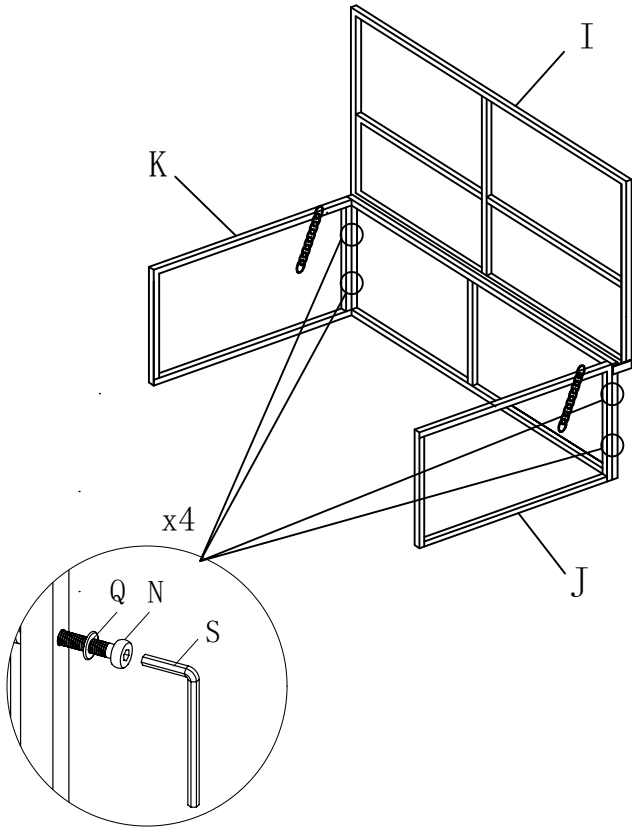

Assembly Instructions

6 Pieces Outdoor Wicker Sectional Conversation Set

1	Single Sofa	4	Coffee Table
2	Loveseat Sofa	5	Side Table
3	Three Seater Sofa		

PACKAGE CONTENTS

Part	Description	Image	Quantity	Part	Description	Image	Quantity
A	Left Armrest		4	M	Coffee Table Bottom Panel		1
B	Right Armrest		4	N	Bolt M6x35		65
C	Single Chair Seat		2	O	Bolt M6x25		2
D	Loveseat Seat		1	P	Pin		8
E	3-seat Sofa Seat		1	Q	Washer		65
F	Single Chair Back		2	R	Plastic Washer		2
G	Loveseat Back		1	S	Allen Key		2
H	3-seat Sofa Back		1	T	Seat Cushion		7
I	Coffee Table Top & Back Panel		1	U	Back Cushion		7
J	Coffee Table Left Side Panel		1	V	Coffee Table Inner Cover		1
K	Coffee Table Right Side Panel		1	W	Side Table		1
L	Coffee Table Front Panel		1	X	Side Table Inner Cover		1

x3

x2

Coffee Table

STEP 1

STEP 2

STEP 3

STEP 4

Coffee Table Inner Cover

STEP 1

Attached the inner cover to the frame with the velcro.

STEP 2

Side Table Inner Cover

STEP 1

Attach the inner cover to the frame with the velcro

STEP 2

CUSHIONS