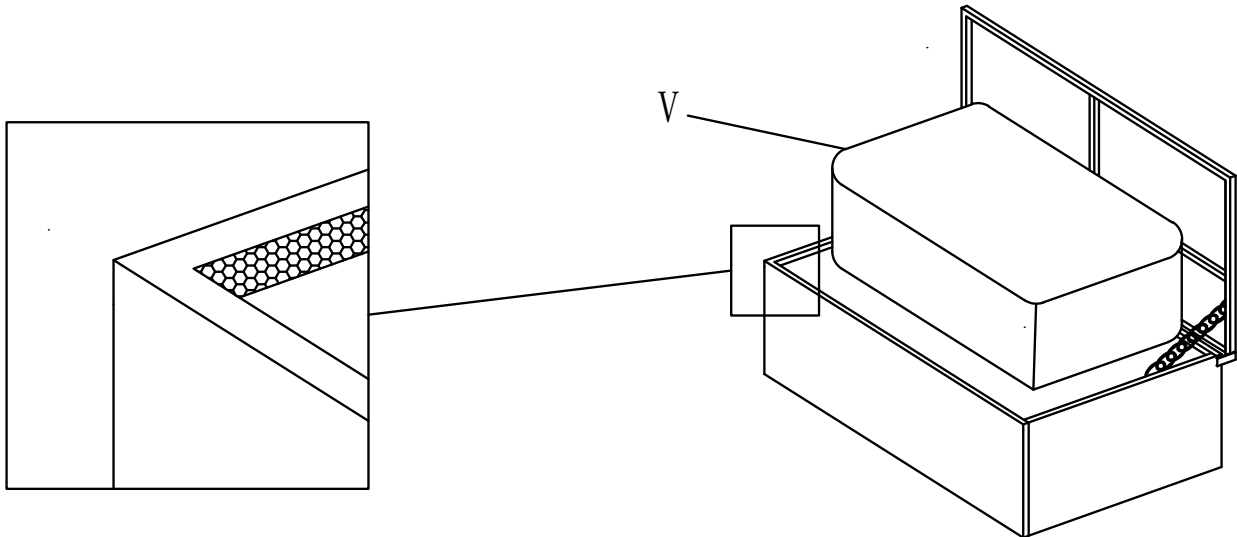

Assembly Instructions

6 Pieces Outdoor Wicker Sectional Conversation Set

1	Single Sofa	4	Coffee Table
2	Loveseat Sofa	5	Side Table
3	Three Seater Sofa		

PACKAGE CONTENTS

Part	Description	Image	Quantity	Part	Description	Image	Quantity
A	Left Armrest		4	M	Coffee Table Bottom Panel		1
B	Right Armrest		4	N	Bolt M6x35		65
C	Single Chair Seat		2	O	Bolt M6x25		2
D	Loveseat Seat		1	P	Pin		8
E	3-seat Sofa Seat		1	Q	Washer		65
F	Single Chair Back		2	R	Plastic Washer		2
G	Loveseat Back		1	S	Allen Key		2
H	3-seat Sofa Back		1	T	Seat Cushion		7
I	Coffee Table Top & Back Panel		1	U	Back Cushion		7
J	Coffee Table Left Side Panel		1	V	Coffee Table Inner Cover		1
K	Coffee Table Right Side Panel		1	W	Side Table		1
L	Coffee Table Front Panel		1	X	Side Table Inner Cover		1

x3

x2

Coffee Table

STEP 1

STEP 2

STEP 3

STEP 4

Coffee Table Inner Cover

STEP 1

Attached the inner cover to the frame with the velcro.

STEP 2

Side Table Inner Cover

STEP 1

Attach the inner cover to the frame with the velcro

STEP 2

CUSHIONS