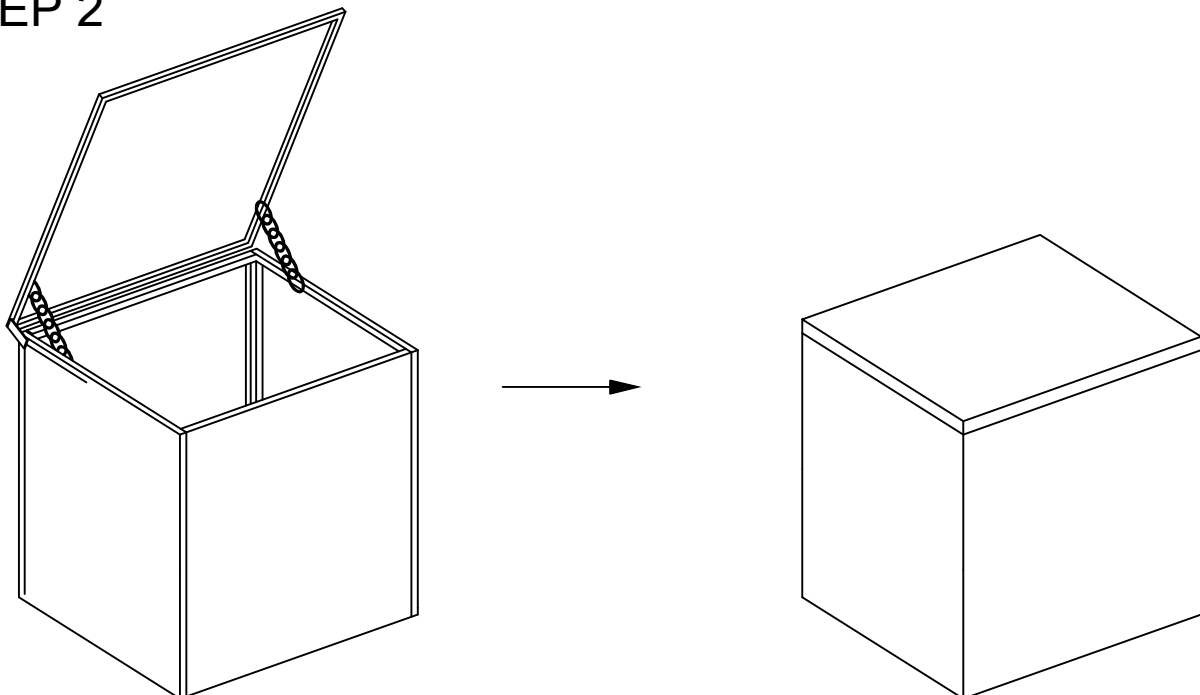

Assembly Instructions

6 Pieces Outdoor Wicker Sectional Conversation Set

1	Single Sofa	4	Coffee Table
2	Loveseat Sofa	5	Side Table
3	Three Seater Sofa		

PACKAGE CONTENTS

Part	Description	Image	Quantity	Part	Description	Image	Quantity
A	Left Armrest		4	M	Coffee Table Bottom Panel		1
B	Right Armrest		4	N	Bolt M6x35		65
C	Single Chair Seat		2	O	Bolt M6x25		2
D	Loveseat Seat		1	P	Pin		8
E	3-seat Sofa Seat		1	Q	Washer		65
F	Single Chair Back		2	R	Plastic Washer		2
G	Loveseat Back		1	S	Allen Key		2
H	3-seat Sofa Back		1	T	Seat Cushion		7
I	Coffee Table Top & Back Panel		1	U	Back Cushion		7
J	Coffee Table Left Side Panel		1	V	Coffee Table Inner Cover		1
K	Coffee Table Right Side Panel		1	W	Side Table		1
L	Coffee Table Front Panel		1	X	Side Table Inner Cover		1

STEP 1

Attached the inner cover to the frame with the velcro.

STEP 2

Side Table Inner Cover

STEP 1

Attach the inner cover to the frame with the velcro

STEP 2

CUSHIONS