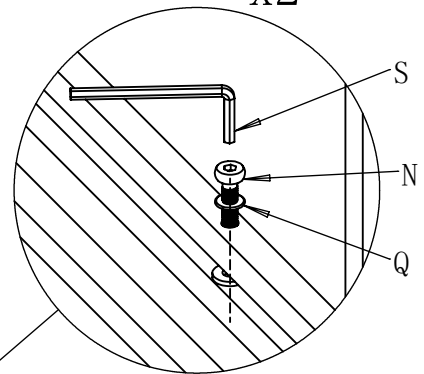

Assembly Instructions

6 Pieces Outdoor Wicker Sectional Conversation Set

1	Single Sofa	4	Coffee Table
2	Loveseat Sofa	5	Side Table
3	Three Seater Sofa		

PACKAGE CONTENTS

Part	Description	Image	Quantity	Part	Description	Image	Quantity
A	Left Armrest		4	M	Coffee Table Bottom Panel		1
B	Right Armrest		4	N	Bolt M6x35		65
C	Single Chair Seat		2	O	Bolt M6x25		2
D	Loveseat Seat		1	P	Pin		8
E	3-seat Sofa Seat		1	Q	Washer		65
F	Single Chair Back		2	R	Plastic Washer		2
G	Loveseat Back		1	S	Allen Key		2
H	3-seat Sofa Back		1	T	Seat Cushion		7
I	Coffee Table Top & Back Panel		1	U	Back Cushion		7
J	Coffee Table Left Side Panel		1	V	Coffee Table Inner Cover		1
K	Coffee Table Right Side Panel		1	W	Side Table		1
L	Coffee Table Front Panel		1	X	Side Table Inner Cover		1

x3

x2

Coffee Table

STEP 1

STEP 2

STEP 3

STEP 4

Coffee Table Inner Cover