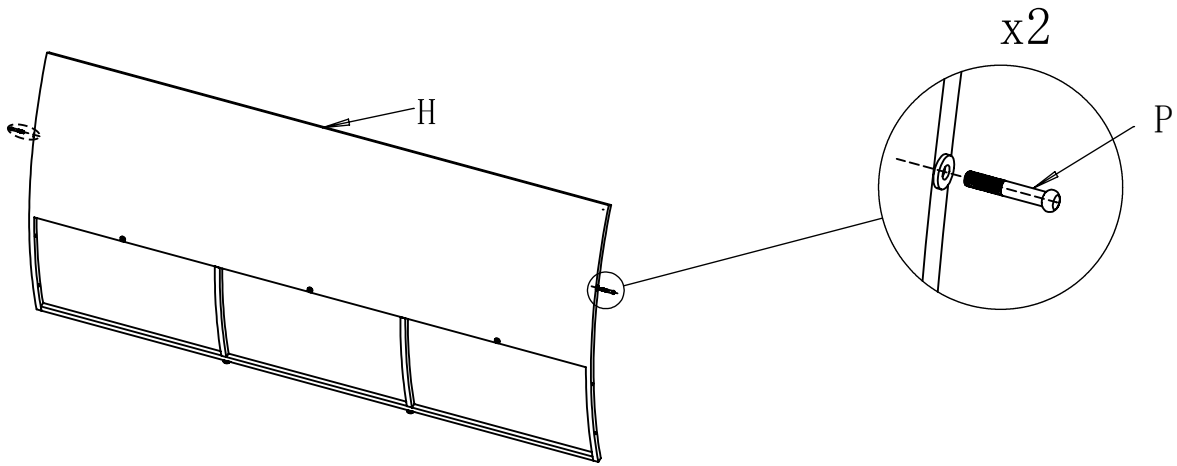

Assembly Instructions

6 Pieces Outdoor Wicker Sectional Conversation Set

1	Single Sofa	4	Coffee Table
2	Loveseat Sofa	5	Side Table
3	Three Seater Sofa		

PACKAGE CONTENTS

Part	Description	Image	Quantity	Part	Description	Image	Quantity
A	Left Armrest		4	M	Coffee Table Bottom Panel		1
B	Right Armrest		4	N	Bolt M6x35		65
C	Single Chair Seat		2	O	Bolt M6x25		2
D	Loveseat Seat		1	P	Pin		8
E	3-seat Sofa Seat		1	Q	Washer		65
F	Single Chair Back		2	R	Plastic Washer		2
G	Loveseat Back		1	S	Allen Key		2
H	3-seat Sofa Back		1	T	Seat Cushion		7
I	Coffee Table Top & Back Panel		1	U	Back Cushion		7
J	Coffee Table Left Side Panel		1	V	Coffee Table Inner Cover		1
K	Coffee Table Right Side Panel		1	W	Side Table		1
L	Coffee Table Front Panel		1	X	Side Table Inner Cover		1

x3

x2

Coffee Table

STEP 1

STEP 2

STEP 3

STEP 4

Coffee Table Inner Cover

STEP 1

Attached the inner cover to the frame with the velcro.

STEP 2

Side Table Inner Cover

STEP 1

Attach the inner cover to the frame with the velcro

STEP 2

CUSHIONS