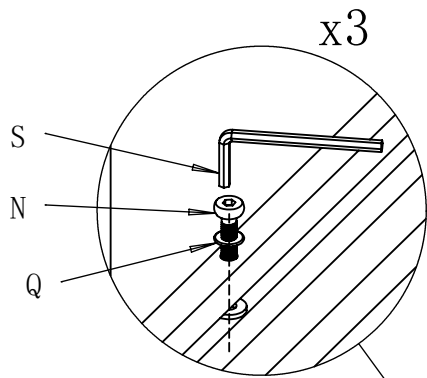

Assembly Instructions

6 Pieces Outdoor Wicker Sectional Conversation Set

1	Single Sofa	4	Coffee Table
2	Loveseat Sofa	5	Side Table
3	Three Seater Sofa		

PACKAGE CONTENTS

Part	Description	Image	Quantity	Part	Description	Image	Quantity
A	Left Armrest		4	M	Coffee Table Bottom Panel		1
B	Right Armrest		4	N	Bolt M6x35		65
C	Single Chair Seat		2	O	Bolt M6x25		2
D	Loveseat Seat		1	P	Pin		8
E	3-seat Sofa Seat		1	Q	Washer		65
F	Single Chair Back		2	R	Plastic Washer		2
G	Loveseat Back		1	S	Allen Key		2
H	3-seat Sofa Back		1	T	Seat Cushion		7
I	Coffee Table Top & Back Panel		1	U	Back Cushion		7
J	Coffee Table Left Side Panel		1	V	Coffee Table Inner Cover		1
K	Coffee Table Right Side Panel		1	W	Side Table		1
L	Coffee Table Front Panel		1	X	Side Table Inner Cover		1

x3

x2

Coffee Table

STEP 1

STEP 2

STEP 3

STEP 4

Coffee Table Inner Cover