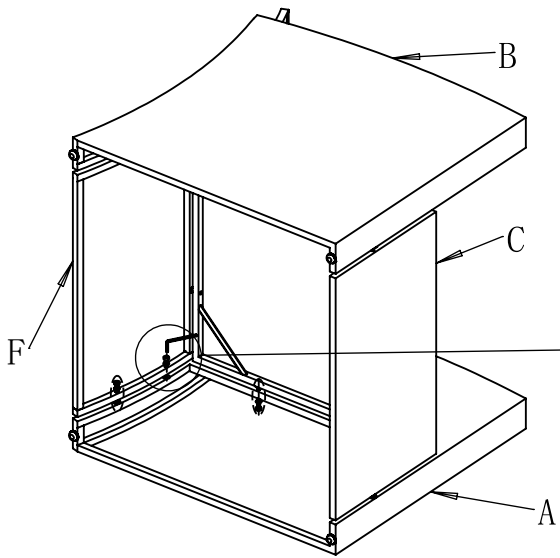

Assembly Instructions

6 Pieces Outdoor Wicker Sectional Conversation Set

1	Single Sofa	4	Coffee Table
2	Loveseat Sofa	5	Side Table
3	Three Seater Sofa		

PACKAGE CONTENTS

Part	Description	Image	Quantity	Part	Description	Image	Quantity
A	Left Armrest		4	M	Coffee Table Bottom Panel		1
B	Right Armrest		4	N	Bolt M6x35		65
C	Single Chair Seat		2	O	Bolt M6x25		2
D	Loveseat Seat		1	P	Pin		8
E	3-seat Sofa Seat		1	Q	Washer		65
F	Single Chair Back		2	R	Plastic Washer		2
G	Loveseat Back		1	S	Allen Key		2
H	3-seat Sofa Back		1	T	Seat Cushion		7
I	Coffee Table Top & Back Panel		1	U	Back Cushion		7
J	Coffee Table Left Side Panel		1	V	Coffee Table Inner Cover		1
K	Coffee Table Right Side Panel		1	W	Side Table		1
L	Coffee Table Front Panel		1	X	Side Table Inner Cover		1

x3

x2

Coffee Table

STEP 1

STEP 2

STEP 3

STEP 4

Coffee Table Inner Cover

STEP 1

Attached the inner cover to the frame with the velcro.

STEP 2

Side Table Inner Cover

STEP 1

Attach the inner cover to the frame with the velcro

STEP 2

CUSHIONS