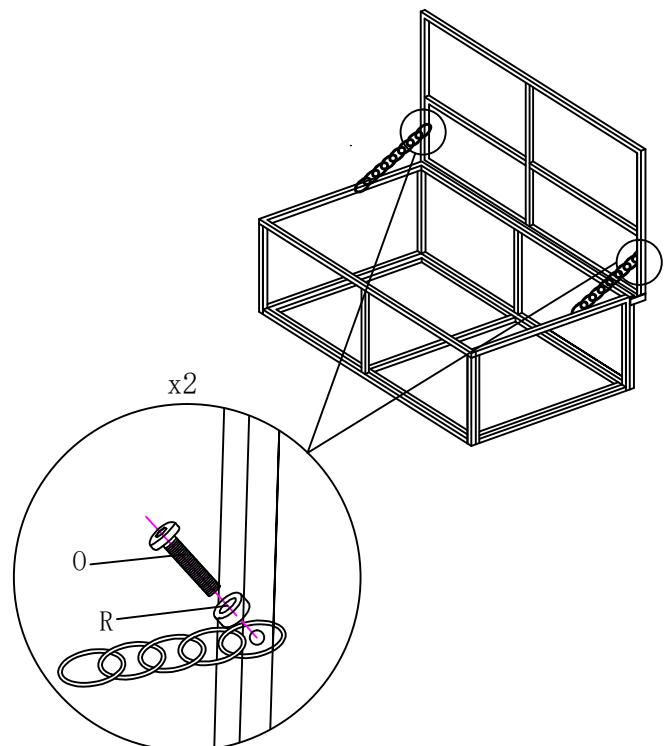

Assembly Instructions

6 Pieces Outdoor Wicker Sectional Conversation Set

1	Single Sofa	4	Coffee Table
2	Loveseat Sofa	5	Side Table
3	Three Seater Sofa		

PACKAGE CONTENTS

Part	Description	Image	Quantity	Part	Description	Image	Quantity
A	Left Armrest		4	M	Coffee Table Bottom Panel		1
B	Right Armrest		4	N	Bolt M6x35		65
C	Single Chair Seat		2	O	Bolt M6x25		2
D	Loveseat Seat		1	P	Pin		8
E	3-seat Sofa Seat		1	Q	Washer		65
F	Single Chair Back		2	R	Plastic Washer		2
G	Loveseat Back		1	S	Allen Key		2
H	3-seat Sofa Back		1	T	Seat Cushion		7
I	Coffee Table Top & Back Panel		1	U	Back Cushion		7
J	Coffee Table Left Side Panel		1	V	Coffee Table Inner Cover		1
K	Coffee Table Right Side Panel		1	W	Side Table		1
L	Coffee Table Front Panel		1	X	Side Table Inner Cover		1

x3

x2

Coffee Table

STEP 1

STEP 2

STEP 3

STEP 4

Coffee Table Inner Cover

STEP 1

Attached the inner cover to the frame with the velcro.

STEP 2

Side Table Inner Cover

STEP 1

Attach the inner cover to the frame with the velcro

STEP 2

CUSHIONS