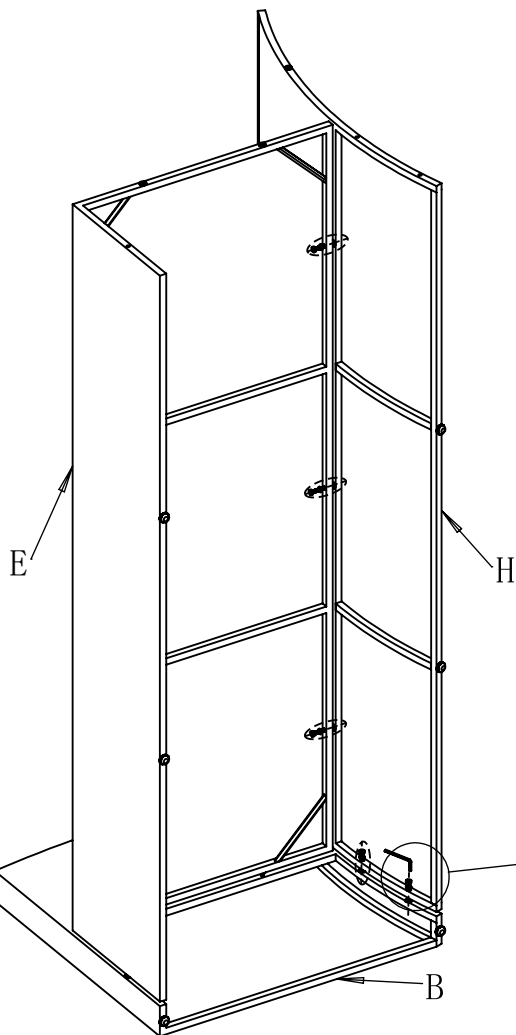

Assembly Instructions

6 Pieces Outdoor Wicker Sectional Conversation Set

1	Single Sofa	4	Coffee Table
2	Loveseat Sofa	5	Side Table
3	Three Seater Sofa		

PACKAGE CONTENTS

Part	Description	Image	Quantity	Part	Description	Image	Quantity
A	Left Armrest		4	M	Coffee Table Bottom Panel		1
B	Right Armrest		4	N	Bolt M6x35		65
C	Single Chair Seat		2	O	Bolt M6x25		2
D	Loveseat Seat		1	P	Pin		8
E	3-seat Sofa Seat		1	Q	Washer		65
F	Single Chair Back		2	R	Plastic Washer		2
G	Loveseat Back		1	S	Allen Key		2
H	3-seat Sofa Back		1	T	Seat Cushion		7
I	Coffee Table Top & Back Panel		1	U	Back Cushion		7
J	Coffee Table Left Side Panel		1	V	Coffee Table Inner Cover		1
K	Coffee Table Right Side Panel		1	W	Side Table		1
L	Coffee Table Front Panel		1	X	Side Table Inner Cover		1

x3

x2

Coffee Table

STEP 1

STEP 2

STEP 3

STEP 4

Coffee Table Inner Cover

STEP 1

Attached the inner cover to the frame with the velcro.

STEP 2

Side Table Inner Cover

STEP 1

Attach the inner cover to the frame with the velcro

STEP 2

CUSHIONS