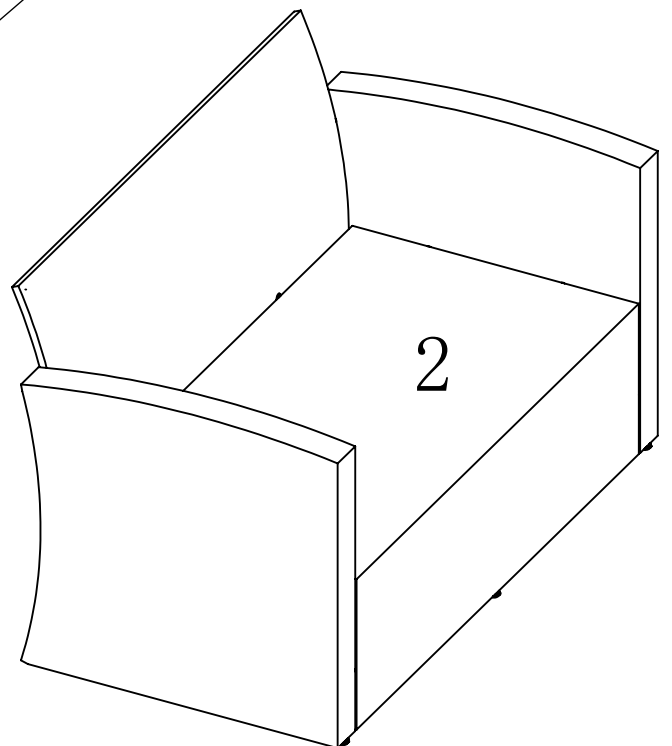

Assembly Instructions

6 Pieces Outdoor Wicker Sectional Conversation Set

1	Single Sofa	4	Coffee Table
2	Loveseat Sofa	5	Side Table
3	Three Seater Sofa		

PACKAGE CONTENTS

Part	Description	Image	Quantity	Part	Description	Image	Quantity
A	Left Armrest		4	M	Coffee Table Bottom Panel		1
B	Right Armrest		4	N	Bolt M6x35		65
C	Single Chair Seat		2	O	Bolt M6x25		2
D	Loveseat Seat		1	P	Pin		8
E	3-seat Sofa Seat		1	Q	Washer		65
F	Single Chair Back		2	R	Plastic Washer		2
G	Loveseat Back		1	S	Allen Key		2
H	3-seat Sofa Back		1	T	Seat Cushion		7
I	Coffee Table Top & Back Panel		1	U	Back Cushion		7
J	Coffee Table Left Side Panel		1	V	Coffee Table Inner Cover		1
K	Coffee Table Right Side Panel		1	W	Side Table		1
L	Coffee Table Front Panel		1	X	Side Table Inner Cover		1

x3

x2

Coffee Table

STEP 1

STEP 2

STEP 3

STEP 4

Coffee Table Inner Cover

STEP 1

Attached the inner cover to the frame with the velcro.

STEP 2

Side Table Inner Cover

STEP 1

Attach the inner cover to the frame with the velcro

STEP 2

CUSHIONS