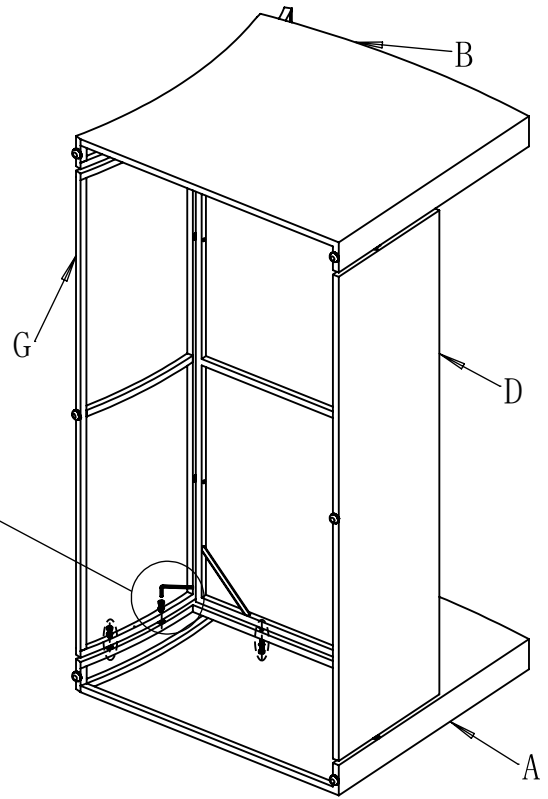

Assembly Instructions

6 Pieces Outdoor Wicker Sectional Conversation Set

1	Single Sofa	4	Coffee Table
2	Loveseat Sofa	5	Side Table
3	Three Seater Sofa		

PACKAGE CONTENTS

Part	Description	Image	Quantity	Part	Description	Image	Quantity
A	Left Armrest		4	M	Coffee Table Bottom Panel		1
B	Right Armrest		4	N	Bolt M6x35		65
C	Single Chair Seat		2	O	Bolt M6x25		2
D	Loveseat Seat		1	P	Pin		8
E	3-seat Sofa Seat		1	Q	Washer		65
F	Single Chair Back		2	R	Plastic Washer		2
G	Loveseat Back		1	S	Allen Key		2
H	3-seat Sofa Back		1	T	Seat Cushion		7
I	Coffee Table Top & Back Panel		1	U	Back Cushion		7
J	Coffee Table Left Side Panel		1	V	Coffee Table Inner Cover		1
K	Coffee Table Right Side Panel		1	W	Side Table		1
L	Coffee Table Front Panel		1	X	Side Table Inner Cover		1

x3

x2

Coffee Table

STEP 1

STEP 2

STEP 3

STEP 4

Coffee Table Inner Cover

STEP 1

Attached the inner cover to the frame with the velcro.

STEP 2

Side Table Inner Cover

STEP 1

Attach the inner cover to the frame with the velcro

STEP 2

CUSHIONS