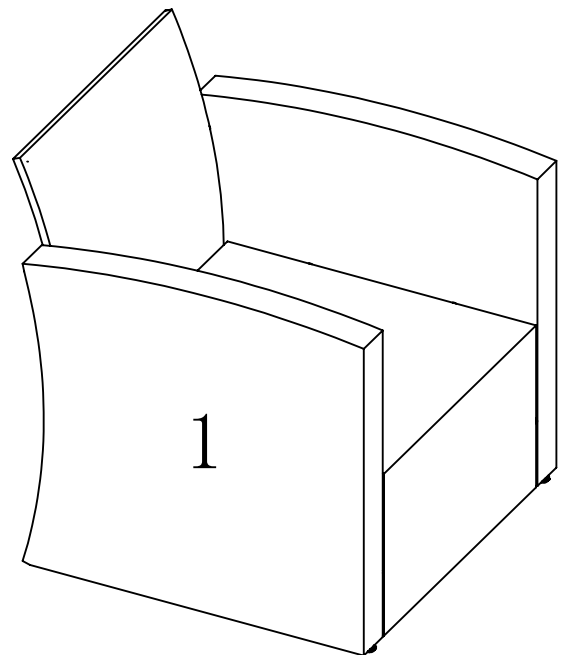

Assembly Instructions

6 Pieces Outdoor Wicker Sectional Conversation Set

1	Single Sofa	4	Coffee Table
2	Loveseat Sofa	5	Side Table
3	Three Seater Sofa		

PACKAGE CONTENTS

Part	Description	Image	Quantity	Part	Description	Image	Quantity
A	Left Armrest		4	M	Coffee Table Bottom Panel		1
B	Right Armrest		4	N	Bolt M6x35		65
C	Single Chair Seat		2	O	Bolt M6x25		2
D	Loveseat Seat		1	P	Pin		8
E	3-seat Sofa Seat		1	Q	Washer		65
F	Single Chair Back		2	R	Plastic Washer		2
G	Loveseat Back		1	S	Allen Key		2
H	3-seat Sofa Back		1	T	Seat Cushion		7
I	Coffee Table Top & Back Panel		1	U	Back Cushion		7
J	Coffee Table Left Side Panel		1	V	Coffee Table Inner Cover		1
K	Coffee Table Right Side Panel		1	W	Side Table		1
L	Coffee Table Front Panel		1	X	Side Table Inner Cover		1

x3

x2

Coffee Table

STEP 1

STEP 2

STEP 3

STEP 4

Coffee Table Inner Cover