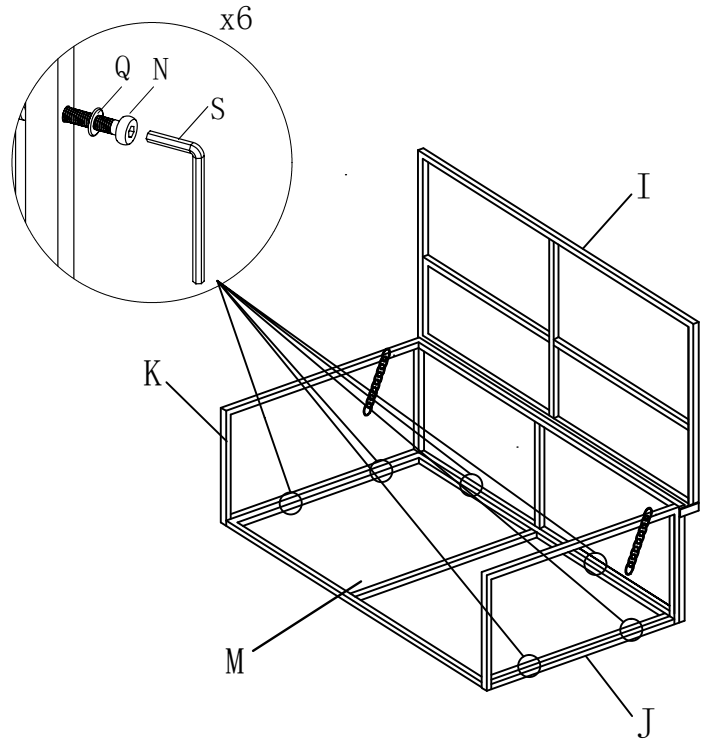

Assembly Instructions

6 Pieces Outdoor Wicker Sectional Conversation Set

1	Single Sofa	4	Coffee Table
2	Loveseat Sofa	5	Side Table
3	Three Seater Sofa		

PACKAGE CONTENTS

Part	Description	Image	Quantity	Part	Description	Image	Quantity
A	Left Armrest		4	M	Coffee Table Bottom Panel		1
B	Right Armrest		4	N	Bolt M6x35		65
C	Single Chair Seat		2	O	Bolt M6x25		2
D	Loveseat Seat		1	P	Pin		8
E	3-seat Sofa Seat		1	Q	Washer		65
F	Single Chair Back		2	R	Plastic Washer		2
G	Loveseat Back		1	S	Allen Key		2
H	3-seat Sofa Back		1	T	Seat Cushion		7
I	Coffee Table Top & Back Panel		1	U	Back Cushion		7
J	Coffee Table Left Side Panel		1	V	Coffee Table Inner Cover		1
K	Coffee Table Right Side Panel		1	W	Side Table		1
L	Coffee Table Front Panel		1	X	Side Table Inner Cover		1

x3

x2

Coffee Table

STEP 1

STEP 2

STEP 3

STEP 4

Coffee Table Inner Cover

STEP 1

Attached the inner cover to the frame with the velcro.

STEP 2

Side Table Inner Cover

STEP 1

Attach the inner cover to the frame with the velcro

STEP 2

CUSHIONS