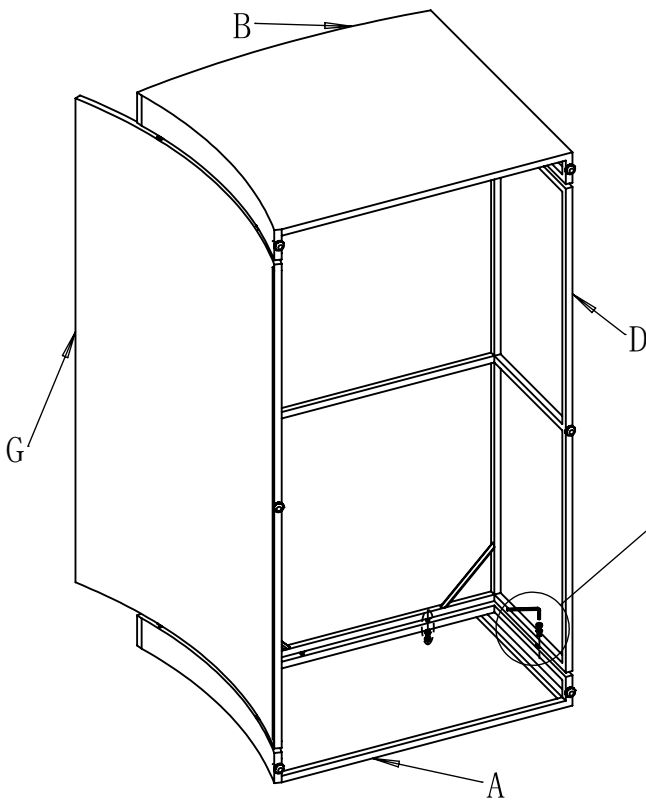

Assembly Instructions

6 Pieces Outdoor Wicker Sectional Conversation Set

1	Single Sofa	4	Coffee Table
2	Loveseat Sofa	5	Side Table
3	Three Seater Sofa		

PACKAGE CONTENTS

Part	Description	Image	Quantity	Part	Description	Image	Quantity
A	Left Armrest		4	M	Coffee Table Bottom Panel		1
B	Right Armrest		4	N	Bolt M6x35		65
C	Single Chair Seat		2	O	Bolt M6x25		2
D	Loveseat Seat		1	P	Pin		8
E	3-seat Sofa Seat		1	Q	Washer		65
F	Single Chair Back		2	R	Plastic Washer		2
G	Loveseat Back		1	S	Allen Key		2
H	3-seat Sofa Back		1	T	Seat Cushion		7
I	Coffee Table Top & Back Panel		1	U	Back Cushion		7
J	Coffee Table Left Side Panel		1	V	Coffee Table Inner Cover		1
K	Coffee Table Right Side Panel		1	W	Side Table		1
L	Coffee Table Front Panel		1	X	Side Table Inner Cover		1

x3

x2

Coffee Table

STEP 1

STEP 2

STEP 3

STEP 4

Coffee Table Inner Cover

STEP 1

Attached the inner cover to the frame with the velcro.

STEP 2

Side Table Inner Cover

STEP 1

Attach the inner cover to the frame with the velcro

STEP 2

CUSHIONS