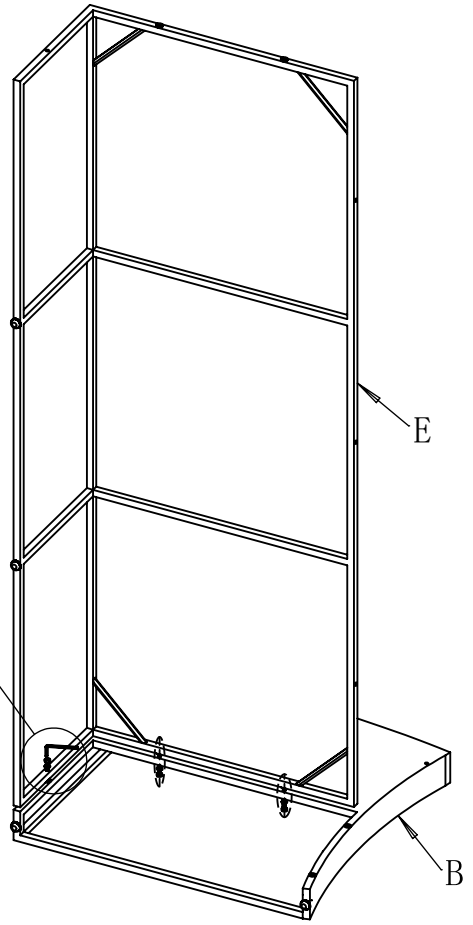

Assembly Instructions

6 Pieces Outdoor Wicker Sectional Conversation Set

1	Single Sofa	4	Coffee Table
2	Loveseat Sofa	5	Side Table
3	Three Seater Sofa		

PACKAGE CONTENTS

Part	Description	Image	Quantity	Part	Description	Image	Quantity
A	Left Armrest		4	M	Coffee Table Bottom Panel		1
B	Right Armrest		4	N	Bolt M6x35		65
C	Single Chair Seat		2	O	Bolt M6x25		2
D	Loveseat Seat		1	P	Pin		8
E	3-seat Sofa Seat		1	Q	Washer		65
F	Single Chair Back		2	R	Plastic Washer		2
G	Loveseat Back		1	S	Allen Key		2
H	3-seat Sofa Back		1	T	Seat Cushion		7
I	Coffee Table Top & Back Panel		1	U	Back Cushion		7
J	Coffee Table Left Side Panel		1	V	Coffee Table Inner Cover		1
K	Coffee Table Right Side Panel		1	W	Side Table		1
L	Coffee Table Front Panel		1	X	Side Table Inner Cover		1

x3

x2

Coffee Table

STEP 1

STEP 2

STEP 3

STEP 4

Coffee Table Inner Cover

STEP 1

Attached the inner cover to the frame with the velcro.

STEP 2

Side Table Inner Cover

STEP 1

Attach the inner cover to the frame with the velcro

STEP 2

CUSHIONS