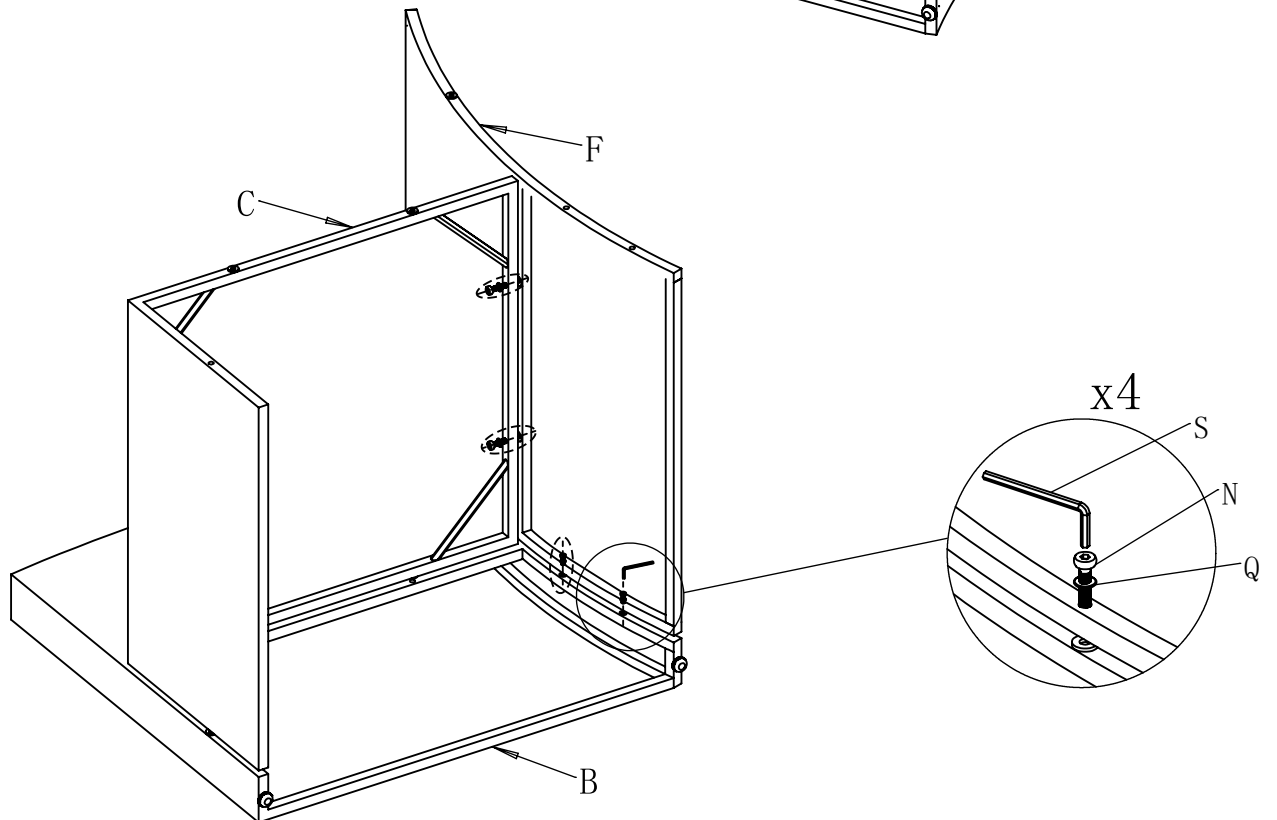

Assembly Instructions

6 Pieces Outdoor Wicker Sectional Conversation Set

1	Single Sofa	4	Coffee Table
2	Loveseat Sofa	5	Side Table
3	Three Seater Sofa		

PACKAGE CONTENTS

Part	Description	Image	Quantity	Part	Description	Image	Quantity
A	Left Armrest		4	M	Coffee Table Bottom Panel		1
B	Right Armrest		4	N	Bolt M6x35		65
C	Single Chair Seat		2	O	Bolt M6x25		2
D	Loveseat Seat		1	P	Pin		8
E	3-seat Sofa Seat		1	Q	Washer		65
F	Single Chair Back		2	R	Plastic Washer		2
G	Loveseat Back		1	S	Allen Key		2
H	3-seat Sofa Back		1	T	Seat Cushion		7
I	Coffee Table Top & Back Panel		1	U	Back Cushion		7
J	Coffee Table Left Side Panel		1	V	Coffee Table Inner Cover		1
K	Coffee Table Right Side Panel		1	W	Side Table		1
L	Coffee Table Front Panel		1	X	Side Table Inner Cover		1

x3

x2

Coffee Table

STEP 1

STEP 2

STEP 3

STEP 4

Coffee Table Inner Cover

STEP 1

Attached the inner cover to the frame with the velcro.

STEP 2

Side Table Inner Cover

STEP 1

Attach the inner cover to the frame with the velcro

STEP 2

CUSHIONS