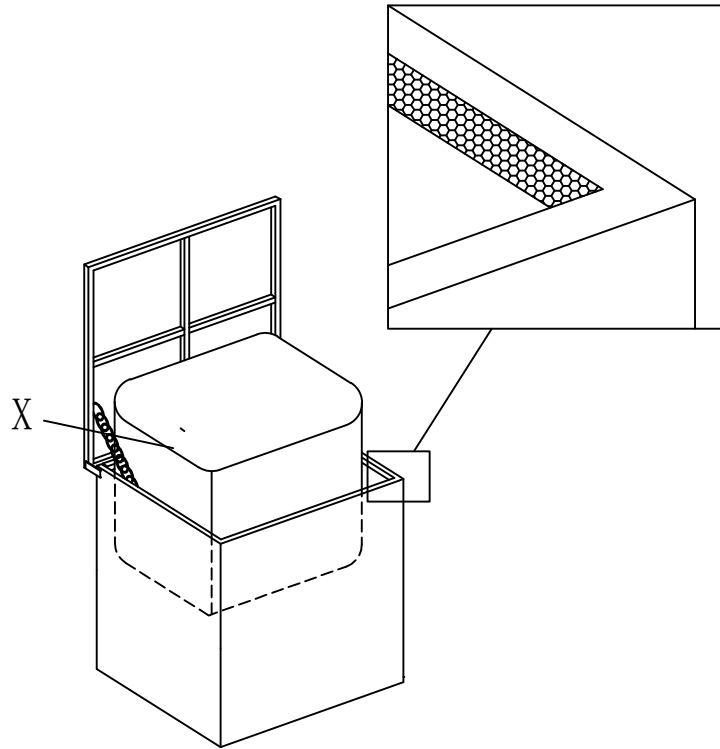

Assembly Instructions

6 Pieces Outdoor Wicker Sectional Conversation Set

1	Single Sofa	4	Coffee Table
2	Loveseat Sofa	5	Side Table
3	Three Seater Sofa		

PACKAGE CONTENTS

Part	Description	Image	Quantity	Part	Description	Image	Quantity
A	Left Armrest		4	M	Coffee Table Bottom Panel		1
B	Right Armrest		4	N	Bolt M6x35		65
C	Single Chair Seat		2	O	Bolt M6x25		2
D	Loveseat Seat		1	P	Pin		8
E	3-seat Sofa Seat		1	Q	Washer		65
F	Single Chair Back		2	R	Plastic Washer		2
G	Loveseat Back		1	S	Allen Key		2
H	3-seat Sofa Back		1	T	Seat Cushion		7
I	Coffee Table Top & Back Panel		1	U	Back Cushion		7
J	Coffee Table Left Side Panel		1	V	Coffee Table Inner Cover		1
K	Coffee Table Right Side Panel		1	W	Side Table		1
L	Coffee Table Front Panel		1	X	Side Table Inner Cover		1

x3

x2

Coffee Table

STEP 1

STEP 2

STEP 3

STEP 4

Coffee Table Inner Cover

STEP 1

Attached the inner cover to the frame with the velcro.

STEP 2

Side Table Inner Cover

STEP 1

Attach the inner cover to the frame with the velcro

STEP 2

CUSHIONS