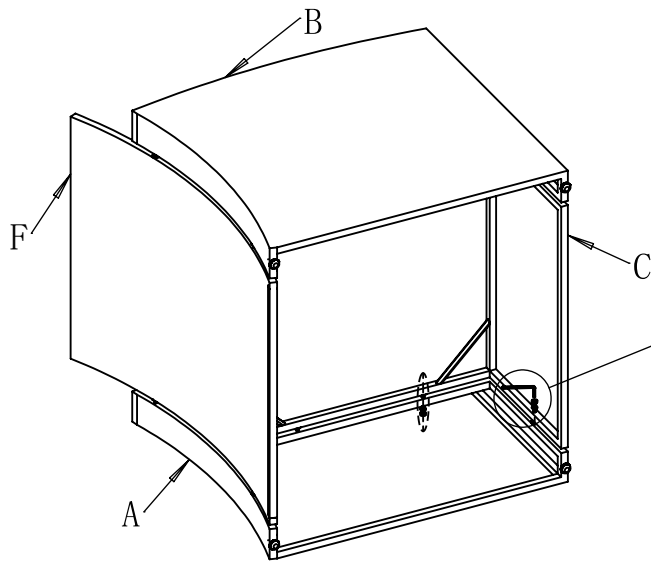

Assembly Instructions

6 Pieces Outdoor Wicker Sectional Conversation Set

1	Single Sofa	4	Coffee Table
2	Loveseat Sofa	5	Side Table
3	Three Seater Sofa		

PACKAGE CONTENTS

Part	Description	Image	Quantity	Part	Description	Image	Quantity
A	Left Armrest		4	M	Coffee Table Bottom Panel		1
B	Right Armrest		4	N	Bolt M6x35		65
C	Single Chair Seat		2	O	Bolt M6x25		2
D	Loveseat Seat		1	P	Pin		8
E	3-seat Sofa Seat		1	Q	Washer		65
F	Single Chair Back		2	R	Plastic Washer		2
G	Loveseat Back		1	S	Allen Key		2
H	3-seat Sofa Back		1	T	Seat Cushion		7
I	Coffee Table Top & Back Panel		1	U	Back Cushion		7
J	Coffee Table Left Side Panel		1	V	Coffee Table Inner Cover		1
K	Coffee Table Right Side Panel		1	W	Side Table		1
L	Coffee Table Front Panel		1	X	Side Table Inner Cover		1

x3

x2

Coffee Table

STEP 1

STEP 2

STEP 3

STEP 4

Coffee Table Inner Cover

STEP 1

Attached the inner cover to the frame with the velcro.

STEP 2

Side Table Inner Cover

STEP 1

Attach the inner cover to the frame with the velcro

STEP 2

CUSHIONS