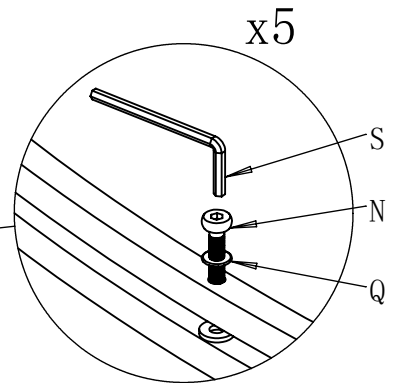

Assembly Instructions

6 Pieces Outdoor Wicker Sectional Conversation Set

1	Single Sofa	4	Coffee Table
2	Loveseat Sofa	5	Side Table
3	Three Seater Sofa		

PACKAGE CONTENTS

Part	Description	Image	Quantity	Part	Description	Image	Quantity
A	Left Armrest		4	M	Coffee Table Bottom Panel		1
B	Right Armrest		4	N	Bolt M6x35		65
C	Single Chair Seat		2	O	Bolt M6x25		2
D	Loveseat Seat		1	P	Pin		8
E	3-seat Sofa Seat		1	Q	Washer		65
F	Single Chair Back		2	R	Plastic Washer		2
G	Loveseat Back		1	S	Allen Key		2
H	3-seat Sofa Back		1	T	Seat Cushion		7
I	Coffee Table Top & Back Panel		1	U	Back Cushion		7
J	Coffee Table Left Side Panel		1	V	Coffee Table Inner Cover		1
K	Coffee Table Right Side Panel		1	W	Side Table		1
L	Coffee Table Front Panel		1	X	Side Table Inner Cover		1

x3

x2

Coffee Table

STEP 1

STEP 2

STEP 3

STEP 4

Coffee Table Inner Cover

STEP 1

Attached the inner cover to the frame with the velcro.

STEP 2

Side Table Inner Cover

STEP 1

Attach the inner cover to the frame with the velcro

STEP 2

CUSHIONS