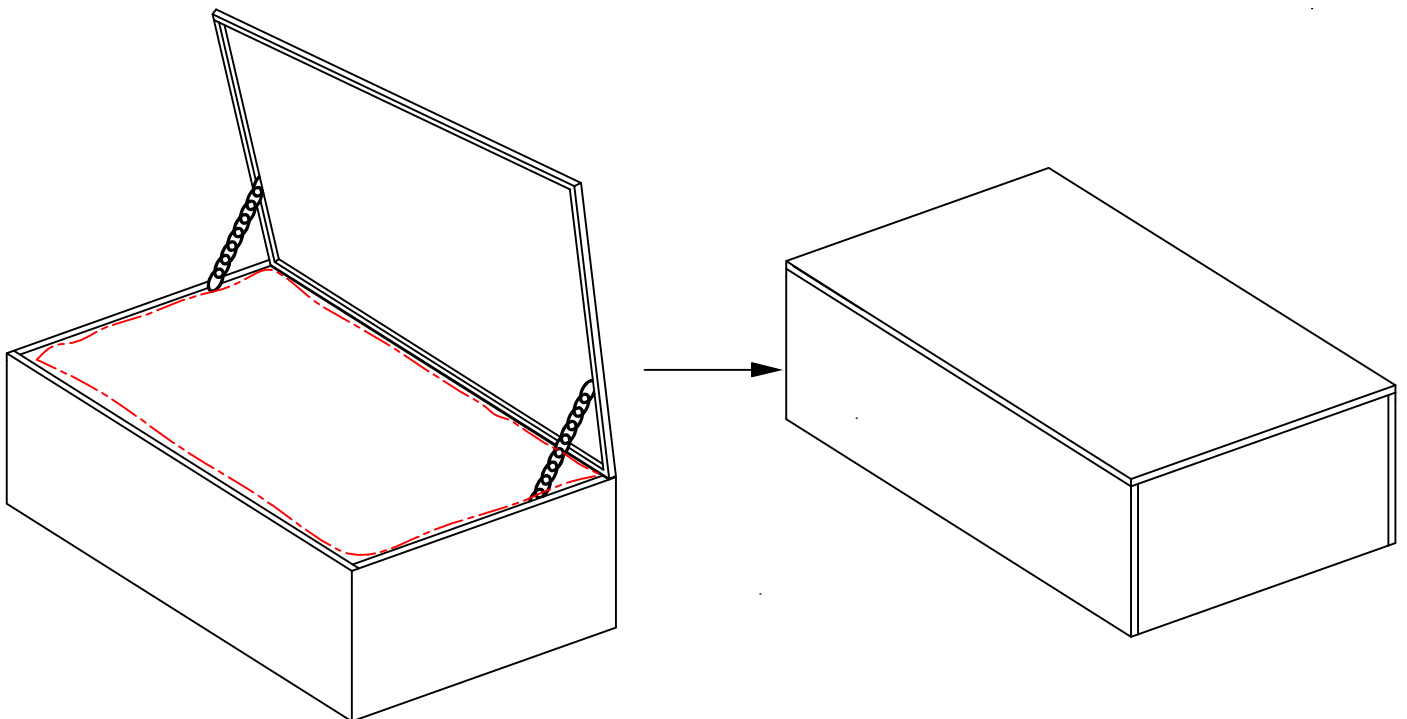

Assembly Instructions

6 Pieces Outdoor Wicker Sectional Conversation Set

1	Single Sofa	4	Coffee Table
2	Loveseat Sofa	5	Side Table
3	Three Seater Sofa		

PACKAGE CONTENTS

Part	Description	Image	Quantity	Part	Description	Image	Quantity
A	Left Armrest		4	M	Coffee Table Bottom Panel		1
B	Right Armrest		4	N	Bolt M6x35		65
C	Single Chair Seat		2	O	Bolt M6x25		2
D	Loveseat Seat		1	P	Pin		8
E	3-seat Sofa Seat		1	Q	Washer		65
F	Single Chair Back		2	R	Plastic Washer		2
G	Loveseat Back		1	S	Allen Key		2
H	3-seat Sofa Back		1	T	Seat Cushion		7
I	Coffee Table Top & Back Panel		1	U	Back Cushion		7
J	Coffee Table Left Side Panel		1	V	Coffee Table Inner Cover		1
K	Coffee Table Right Side Panel		1	W	Side Table		1
L	Coffee Table Front Panel		1	X	Side Table Inner Cover		1

x3

x2

Coffee Table

STEP 1

STEP 2

STEP 3

STEP 4

Coffee Table Inner Cover

STEP 1

Attached the inner cover to the frame with the velcro.

STEP 2

Side Table Inner Cover

STEP 1

Attach the inner cover to the frame with the velcro

STEP 2

CUSHIONS