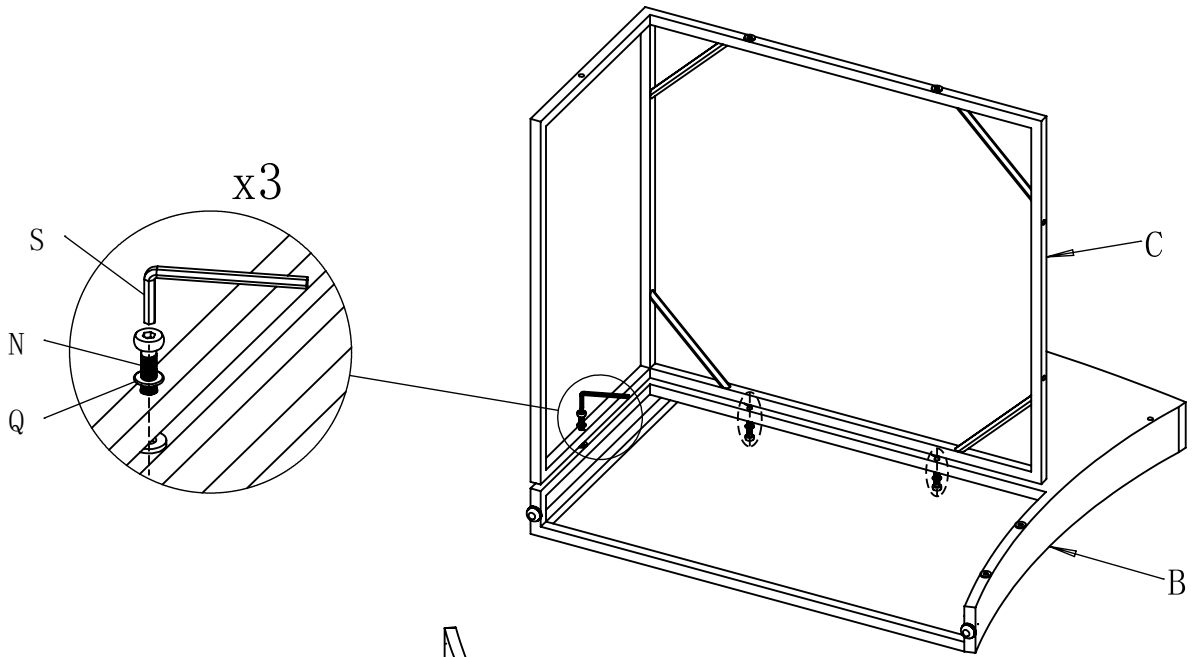

Assembly Instructions

6 Pieces Outdoor Wicker Sectional Conversation Set

1	Single Sofa	4	Coffee Table
2	Loveseat Sofa	5	Side Table
3	Three Seater Sofa		

PACKAGE CONTENTS

Part	Description	Image	Quantity	Part	Description	Image	Quantity
A	Left Armrest		4	M	Coffee Table Bottom Panel		1
B	Right Armrest		4	N	Bolt M6x35		65
C	Single Chair Seat		2	O	Bolt M6x25		2
D	Loveseat Seat		1	P	Pin		8
E	3-seat Sofa Seat		1	Q	Washer		65
F	Single Chair Back		2	R	Plastic Washer		2
G	Loveseat Back		1	S	Allen Key		2
H	3-seat Sofa Back		1	T	Seat Cushion		7
I	Coffee Table Top & Back Panel		1	U	Back Cushion		7
J	Coffee Table Left Side Panel		1	V	Coffee Table Inner Cover		1
K	Coffee Table Right Side Panel		1	W	Side Table		1
L	Coffee Table Front Panel		1	X	Side Table Inner Cover		1

x3

x2

Coffee Table

STEP 1

STEP 2

STEP 3

STEP 4

Coffee Table Inner Cover

STEP 1

Attached the inner cover to the frame with the velcro.

STEP 2

Side Table Inner Cover

STEP 1

Attach the inner cover to the frame with the velcro

STEP 2

CUSHIONS