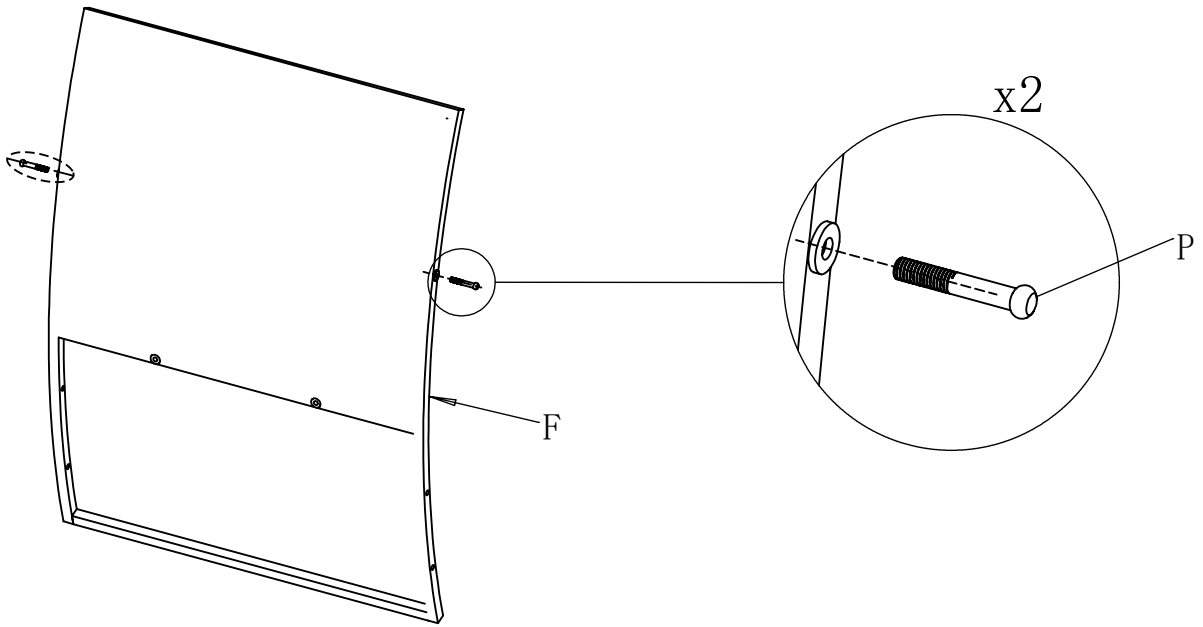

Assembly Instructions

6 Pieces Outdoor Wicker Sectional Conversation Set

1	Single Sofa	4	Coffee Table
2	Loveseat Sofa	5	Side Table
3	Three Seater Sofa		

PACKAGE CONTENTS

Part	Description	Image	Quantity	Part	Description	Image	Quantity
A	Left Armrest		4	M	Coffee Table Bottom Panel		1
B	Right Armrest		4	N	Bolt M6x35		65
C	Single Chair Seat		2	O	Bolt M6x25		2
D	Loveseat Seat		1	P	Pin		8
E	3-seat Sofa Seat		1	Q	Washer		65
F	Single Chair Back		2	R	Plastic Washer		2
G	Loveseat Back		1	S	Allen Key		2
H	3-seat Sofa Back		1	T	Seat Cushion		7
I	Coffee Table Top & Back Panel		1	U	Back Cushion		7
J	Coffee Table Left Side Panel		1	V	Coffee Table Inner Cover		1
K	Coffee Table Right Side Panel		1	W	Side Table		1
L	Coffee Table Front Panel		1	X	Side Table Inner Cover		1

x3

x2

Coffee Table

STEP 1

STEP 2

STEP 3

STEP 4

Coffee Table Inner Cover

STEP 1

Attached the inner cover to the frame with the velcro.

STEP 2

Side Table Inner Cover

STEP 1

Attach the inner cover to the frame with the velcro

STEP 2

CUSHIONS