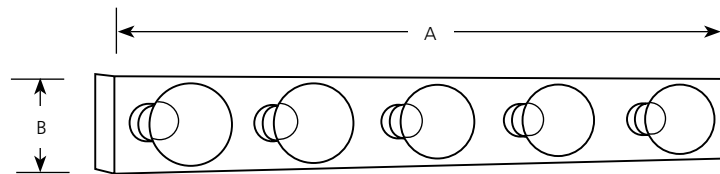

Finish		Lamping	Dimensions (Inches)	
Polished Chrome	White		A	B
		5 (m) 60w	30	4-1/4

Specifications:

General

- Polished Chrome and White face plates available
- Steel construction
- Sockets are covered with matching socket cups
- Socket spacing is 6" on centers
- Medium based G lamps recommended

Labeling

- UL-CUL listed

Finish	Lamping	Dimensions (Inches)	
		A	B
Polished Chrome	5 (m) 60w	30	4-1/4

Specifications:

General

- Polished Chrome finish
- Aluminum construction
- Sockets are covered with matching socket cups
- Socket spacing is 6" on centers
- Medium based G lamps recommended