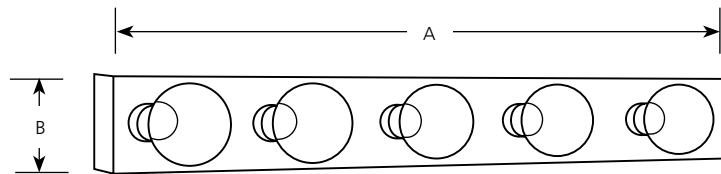

Finish		Lamping	Dimensions (Inches)	
Polished Chrome	White		A	B
		5 (m) 60w	30	4-1/4

Specifications:

General

- Polished Chrome and White face plates available
- Steel construction
- Sockets are covered with matching socket cups
- Socket spacing is 6" on centers
- Medium based G lamps recommended

Labeling

- UL-CUL listed

Finish	Lamping	Dimensions (Inches)	
		A	B
Polished Chrome	5 (m) 60w	30	4-1/4

Specifications:

General

- Polished Chrome finish
- Aluminum construction
- Sockets are covered with matching socket cups
- Socket spacing is 6" on centers
- Medium based G lamps recommended