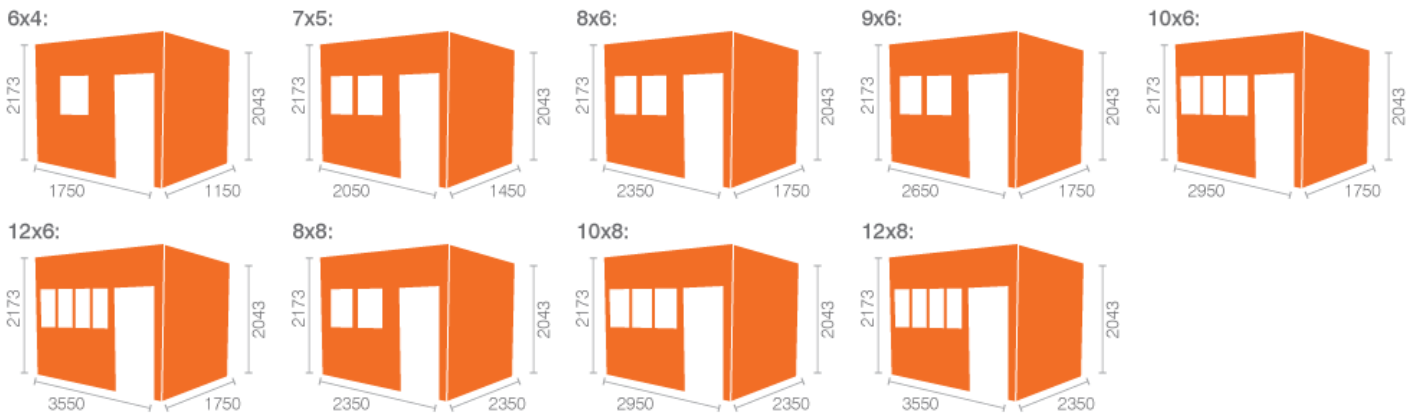

# Tiger Shiplap Extra High Pent - Technical Data Sheet

- Extra High Single Access Door
- Superior Grade 12mm Finish Shiplap Cladding
- 28x44mm Finish Rounded Four Corner Framing
- Lock & Key Supplied As Standard
- Stylish Windows To Front Door Panel

Building Dimension	Length	Width	Base Size	Internal Size	External Ridge	External Eaves	Internal Ridge	Internal Eaves	Ext. Size exc. Roof	Ext. Size inc. Roof	No. of Windows	Weight
6x4 Tiger Shiplap Extra High Pent	1750mm	1150mm	1750mm x 1150mm	1662mm x 1062mm	2173mm	2043mm	2061mm	1929mm	1774mm x 1174mm	1906mm x 1334mm	1	143kgs
7x5 Tiger Shiplap Extra High Pent	2050mm	1450mm	2050mm x 1450mm	1962mm x 1362mm	2173mm	2043mm	2061mm	1929mm	2074mm x 1474mm	2206mm x 1634mm	2	180kgs
8x6 Tiger Shiplap Extra High Pent	2350mm	1750mm	2350mm x 1750mm	2262mm x 1662mm	2173mm	2043mm	2061mm	1929mm	2374mm x 1774mm	2506mm x 1934mm	2	220kgs
9x6 Tiger Shiplap Extra High Pent	2650mm	1750mm	2650mm x 1750mm	2562mm x 1662mm	2173mm	2043mm	2061mm	1929mm	2674mm x 1774mm	2806mm x 1934mm	2	228kgs
10x6 Tiger Shiplap Extra High Pent	2950mm	1750mm	2950mm x 1750mm	2862mm x 1662mm	2173mm	2043mm	2061mm	1929mm	2974mm x 1774mm	3106mm x 1934mm	3	257kgs
12x6 Tiger Shiplap Extra High Pent	3550mm	1750mm	3550mm x 1750mm	3462mm x 1662mm	2173mm	2043mm	2061mm	1929mm	3574mm x 1774mm	3706mm x 1934mm	4	299kgs
8x8 Tiger Shiplap Extra High Pent	2350mm	2350mm	2350mm x 2350mm	2262mm x 2262mm	2173mm	2043mm	2061mm	1929mm	2374mm x 2374mm	2506mm x 2534mm	2	276kgs
10x8 Tiger Shiplap Extra High Pent	2950mm	2350mm	2950mm x 2350mm	2862mm x 2262mm	2173mm	2043mm	2061mm	1929mm	2974mm x 2374mm	3106mm x 2534mm	3	310kgs
12x8 Tiger Shiplap Extra High Pent	3550mm	2350mm	3550mm x 2350mm	3462mm x 2262mm	2173mm	2043mm	2061mm	1929mm	3574mm x 2374mm	3706mm x 2534mm	4	346kgs