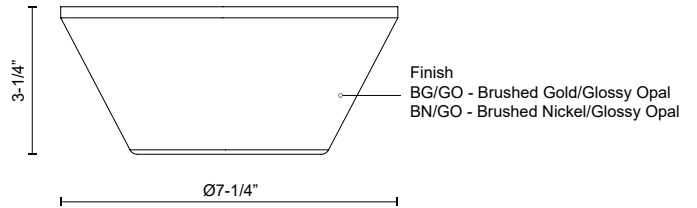

HOLT
FM45707
 FLUSH MOUNT

PROJECT

DESCRIPTION

The dramatic spiked pyramid detail of the Holt Collection gives it an edgy sophistication that isn't found in other vanity-style lighting options. Each circular opal glass diffuser is topped with brushed gold or black pyramids that draw your eyes to the center of the fixture. Whether you're looking for a unique style or an alternative edge, the Holt family is the direction to go.

FM45707-BG/GO
 Brushed
 Gold/Glossy Opal
 Glass

FM45707-BN/GO
 Brushed
 Nickel/Glossy Opal
 Glass

SPECIFICATION DETAILS

* For custom options, consult factory for details.

Fixture Dimensions	D7-1/4" x H3-1/4"
Light Source	AC LED Module
Wattage	13W
Total Lumens	1020lm
Delivered Lumens	BG/GO-574lm; BN/GO-584lm;
Voltage	120V
Color Temperature	3000K
CRI (Ra)	90CRI
Optional Color Temps	2700K - 5000K Available, Minimum Order Quantities Apply
LED Rated Life	50,000 hours
Dimming	100% - 10%, ELV Dimmer (Not Included)
Glass Details	Glossy Opal Glass
Location	Dry
Warranty	5 Years
Illumination Direction	Down
Mounting Style	Ceiling/Wall