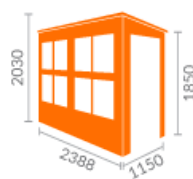

TigerFlex® Shiplap Pent Sunroom - Technical Data Sheet

- Windows and door can go in any position, on any side
- Toughened glass set in a bank of 4 panes per window panel
- Superior Grade 12mm Finish Shiplap T&G Cladding
- 28x44mm Finish Rounded Four Corner Framing
- 12mm Thick T&G Roof and Floor - **NO** OSB / Solid Sheet Board
- Unique and innovative design

Cladding Material	Shiplap	Cladding Thickness	12
Framing Style	Standard	Framing Size	28mm x 44mm
Roof Material	Tongue & Groove Board	Roof Thickness	12mm
Floor Material	Tongue & Groove Board	Floor Size	12mm
Door Style	Single Fully Boarded Tongue & Groove Door	Door Size	785mm x 1692mm
Window Style	Fixed Four Pane Glazed	Window Size	457mm x 610mm
Glazing Thickness	3	Glazing Material	Toughened Glass
Roof Covering	Black Mineral Felt	Treatment	TigerSkin Water Based
Locking System	Lock and Key + Turn Button	Material	Tongue & Groove Board

8x4: