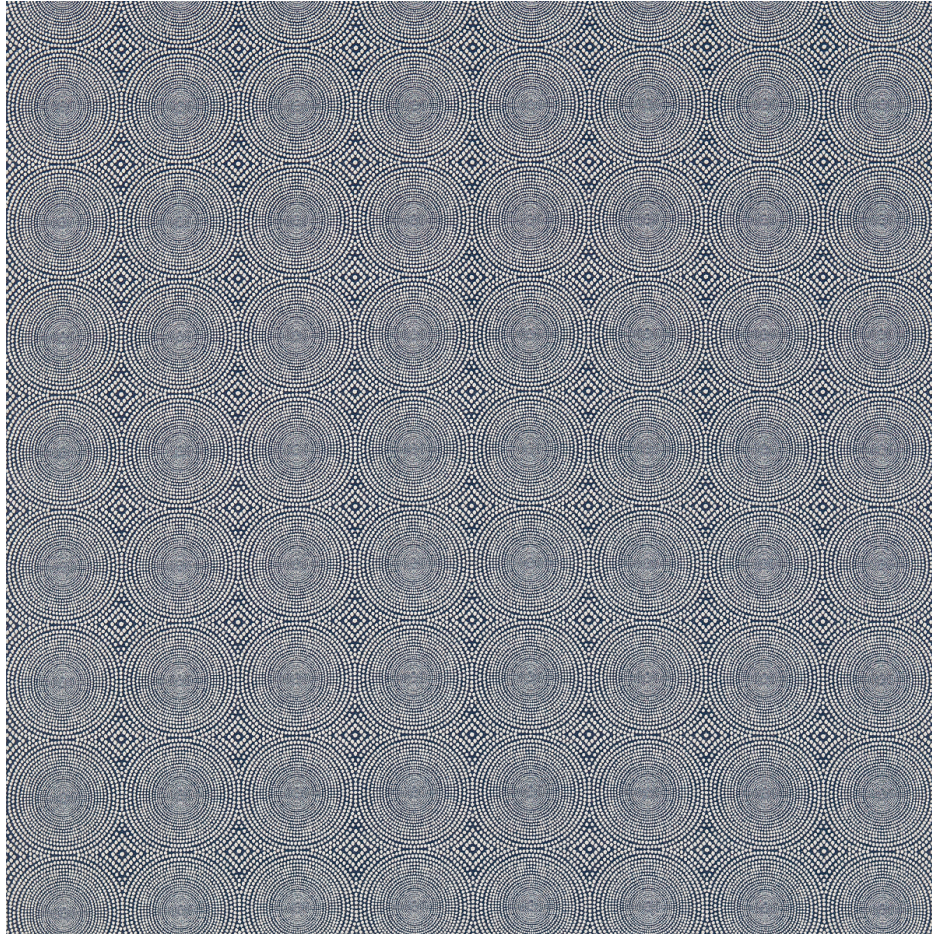

Kateri - Indigo

SKU: NSPW131245.SCN.0

kravet

SKU: **NSPW131245.SCN.0**

Vertical Repeat: **6.5 in (16.51 cm)**

Brand: **Scion**

End Use: **Upholstery**

Width: **53.75 in (136.53 cm)**

Horizontal Repeat: **7 in (17.78 cm)**

Railroaded: **No**

Performance ACT Symbols:  

Composition: **Viscose - 48%, Polyester - 33%, Cotton - 19%**