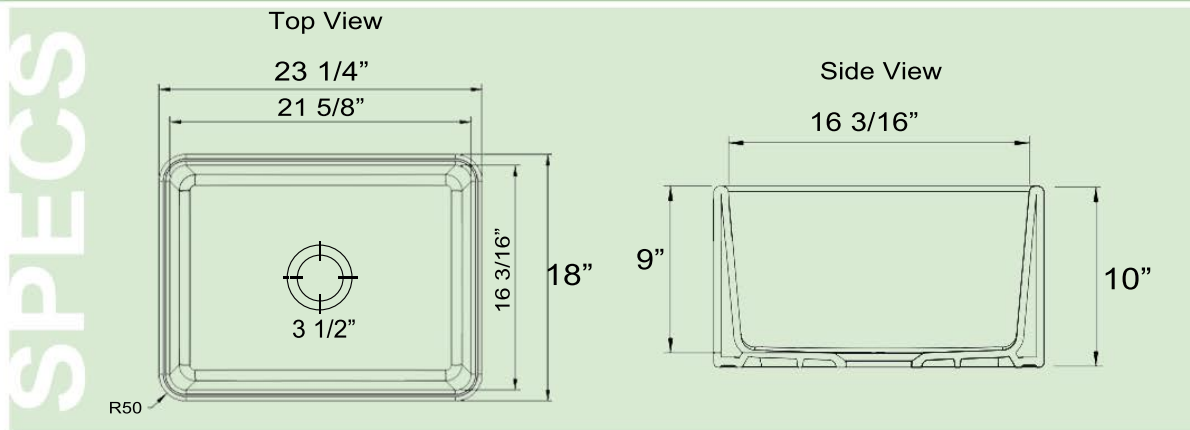

# Nantucket

S I N K S

model:  
**WFFCP24W**

www.NantucketSinksUSA.com  
info@nantucketsinksusa.com

OVERALL DIMENSIONS	INTERIOR BOWL	INTERIOR BOWL DEPTH	APRON HEIGHT	DRAIN DIMENSIONS
23.25" X 18"	21.625" X 16.1875"	9"	10"	3.5" Opening

## FEATURES:

- Premium European Fireclay Sink
- Template Not Included
- 10" Apron Height/9" Interior Bowl Depth
- 2 Person Lift Recommended
- 5 Year -Limited Warranty
- 3.5" Drain Opening
- Nominal Dimension, actual may vary up to .25"
- Bottom is 7/8" thick, please use an extended flange/extension ferrule
- Apron Style Base Cabinet Required
- 27" Minimum cabinet width recommended