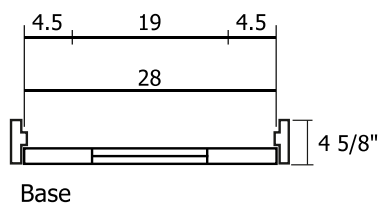

Prehung Door (Double Panel)

SKU# RID-28-80-2W-ORB-RH

Single Prehung Door

SKU Name	RID-28-80-2W-ORB-RH
Style	Double Panel
Material	Composite Wood
Height	80 inches (6/8)
Width	28 inches (2/4)
Thickness	1.375 inches
Framing Type	Prehung
Hinge Color/Finish	Oil Rubbed Bronze
Rough Opening Height	82 inches
Rough Opening Width	30.25 inches