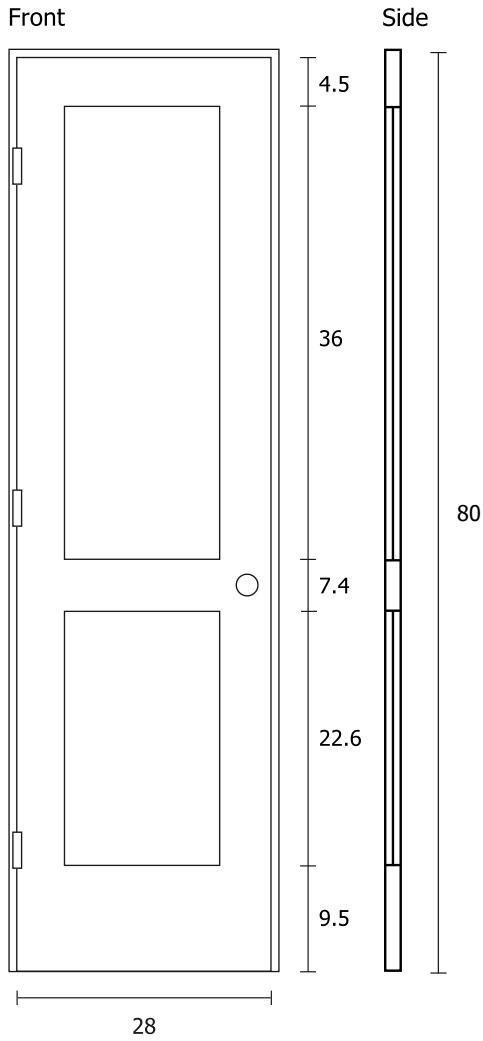

Prehung Door (Double Panel)

SKU# RID-28-80-2W-ORB-RH

Single Prehung Door

SKU Name	RID-28-80-2W-ORB-RH
Style	Double Panel
Material	Composite Wood
Height	80 inches (6/8)
Width	28 inches (2/4)
Thickness	1.375 inches
Framing Type	Prehung
Hinge Color/Finish	Oil Rubbed Bronze
Rough Opening Height	82 inches
Rough Opening Width	30.25 inches