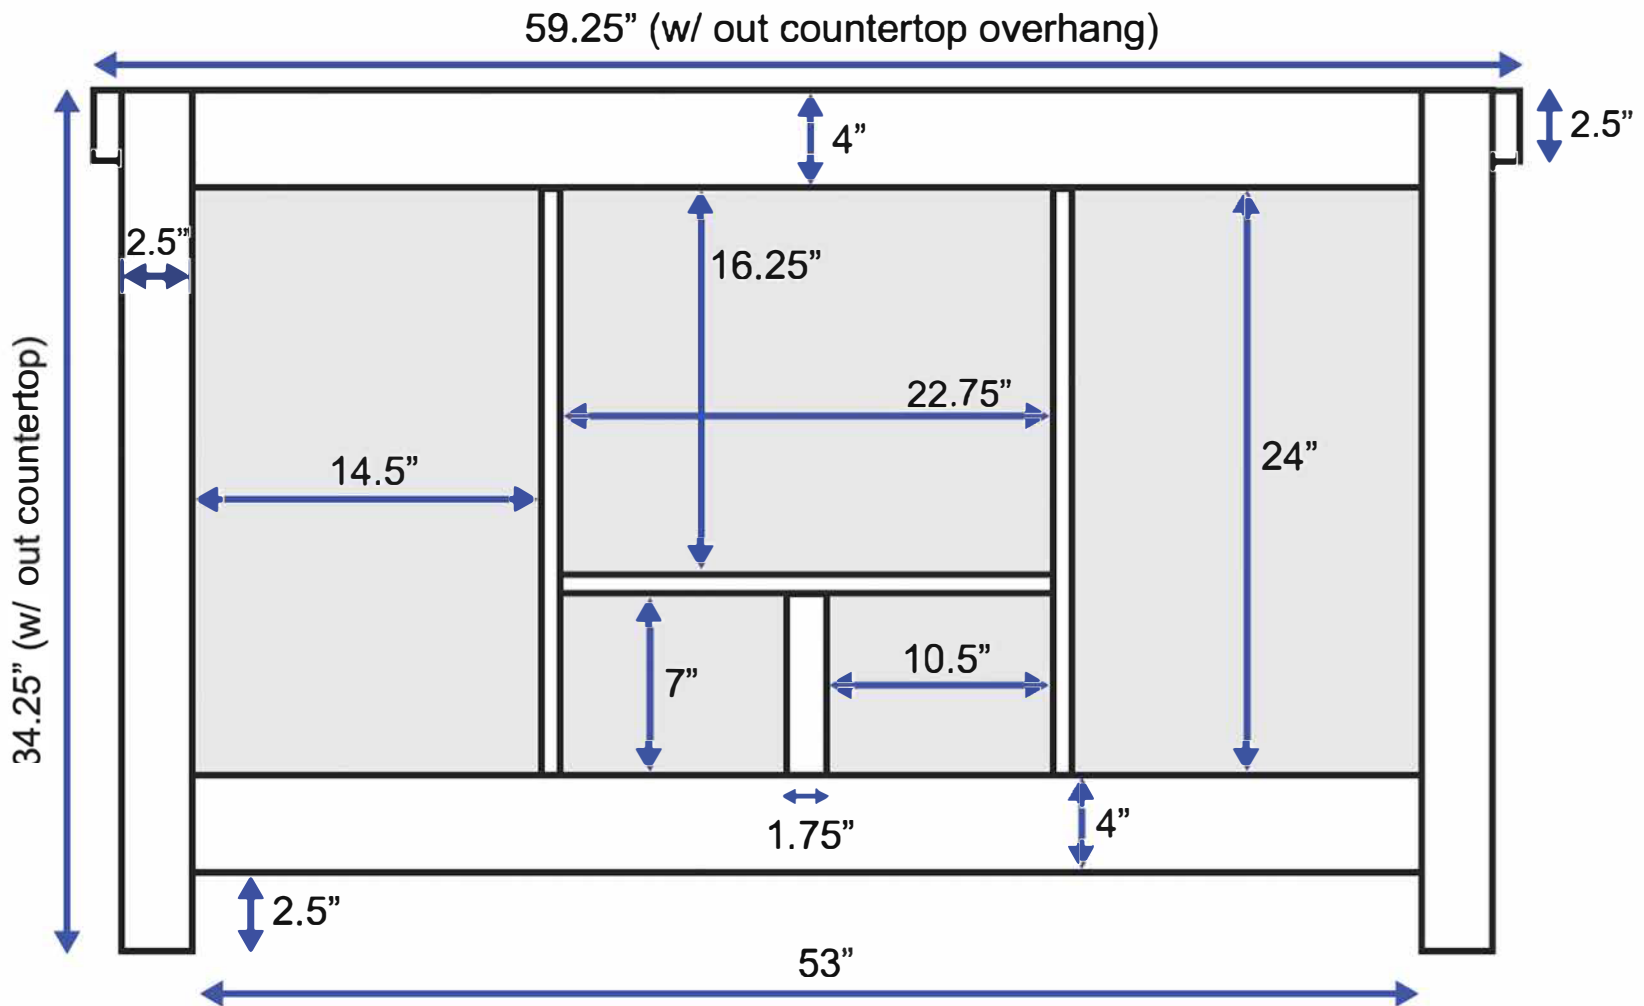

60-inch Single Vanity (Back View)

All measurements are approximate and rounded to the nearest quarter inch.
Please allow for a slight margin of error.