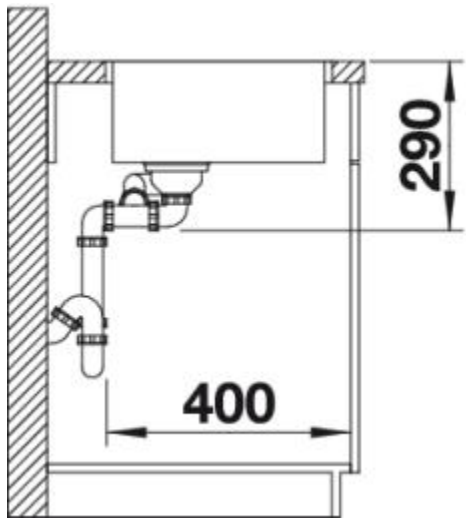

Surfaces

Stainless steel
18/10

Stainless steel 18/10

Main bowl right

Item No. BL467007

Main bowl left

Item No. BL467006

Details

Top View

Side View

Front View

Scope of supply

waste and overflow fitting with space-saving pipe, 3 1/2" basket strainer, fixing kit (sealing not included)

Design tips

Cabinet Width: 60 cm
Bowl depth: 190 mm / 130 mm

Cut out size: 575 x 430 x 15R

Please state hand of bowl

Taps

BLANCO VONDA
chrome
BM3750CH

BLANCO CUBIC
chrome
BM1251CH

Optional Accessories

Chopping board
BL230700

Cutting board
BL227697