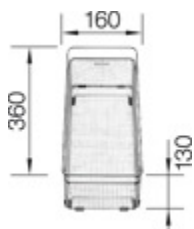

Colander
BL223297