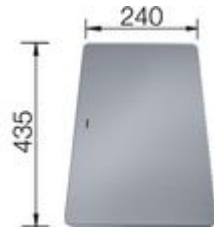

Top View

Side View

Front View

Scope of supply

waste and overflow fitting with space-saving pipe, 3 1/2" basket strainer, fixing kit (sealing not included)

Design tips

Cabinet Width: 60 cm
Bowl depth: 190 mm / 130 mm

Cut out size: 575 x 430 x 15R

Please state hand of bowl

Taps

BLANCO VONDA
chrome
BM3750CH

BLANCO CUBIC
chrome
BM1251CH

Optional Accessories

Chopping board
BL230700

Cutting board
BL227697