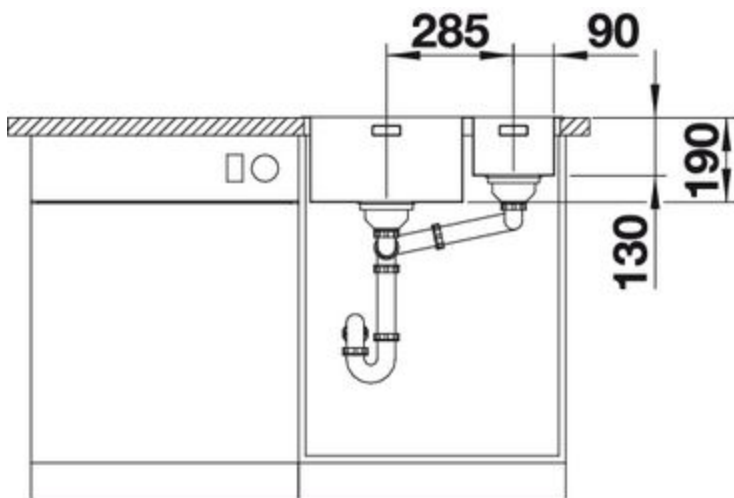

Surfaces

Stainless steel
18/10

Stainless steel 18/10

Main bowl right

Item No. BL467007

Main bowl left

Item No. BL467006

Details

Top View

Side View

Front View

Scope of supply

waste and overflow fitting with space-saving pipe, 3 1/2" basket strainer, fixing kit (sealing not included)

Design tips

Cabinet Width: 60 cm
Bowl depth: 190 mm / 130 mm

Cut out size: 575 x 430 x 15R

Please state hand of bowl

Taps

BLANCO VONDA
chrome
BM3750CH

BLANCO CUBIC
chrome
BM1251CH

Optional Accessories

Chopping board
BL230700

Cutting board
BL227697