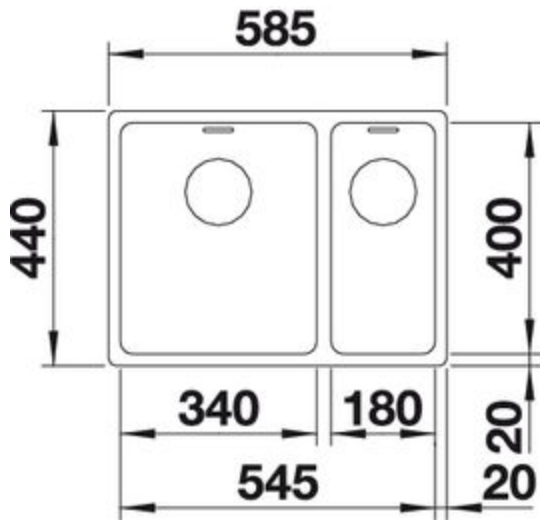

Surfaces

Stainless steel
18/10

Stainless steel 18/10

Main bowl right

Item No. BL467007

Main bowl left

Item No. BL467006

Details

Top View

Side View

Front View

Scope of supply

waste and overflow fitting with space-saving pipe, 3 1/2" basket strainer, fixing kit (sealing not included)

Design tips

Cabinet Width: 60 cm
Bowl depth: 190 mm / 130 mm

Cut out size: 575 x 430 x 15R

Please state hand of bowl

Taps

BLANCO VONDA
chrome
BM3750CH

BLANCO CUBIC
chrome
BM1251CH

Optional Accessories

Chopping board
BL230700

Cutting board
BL227697