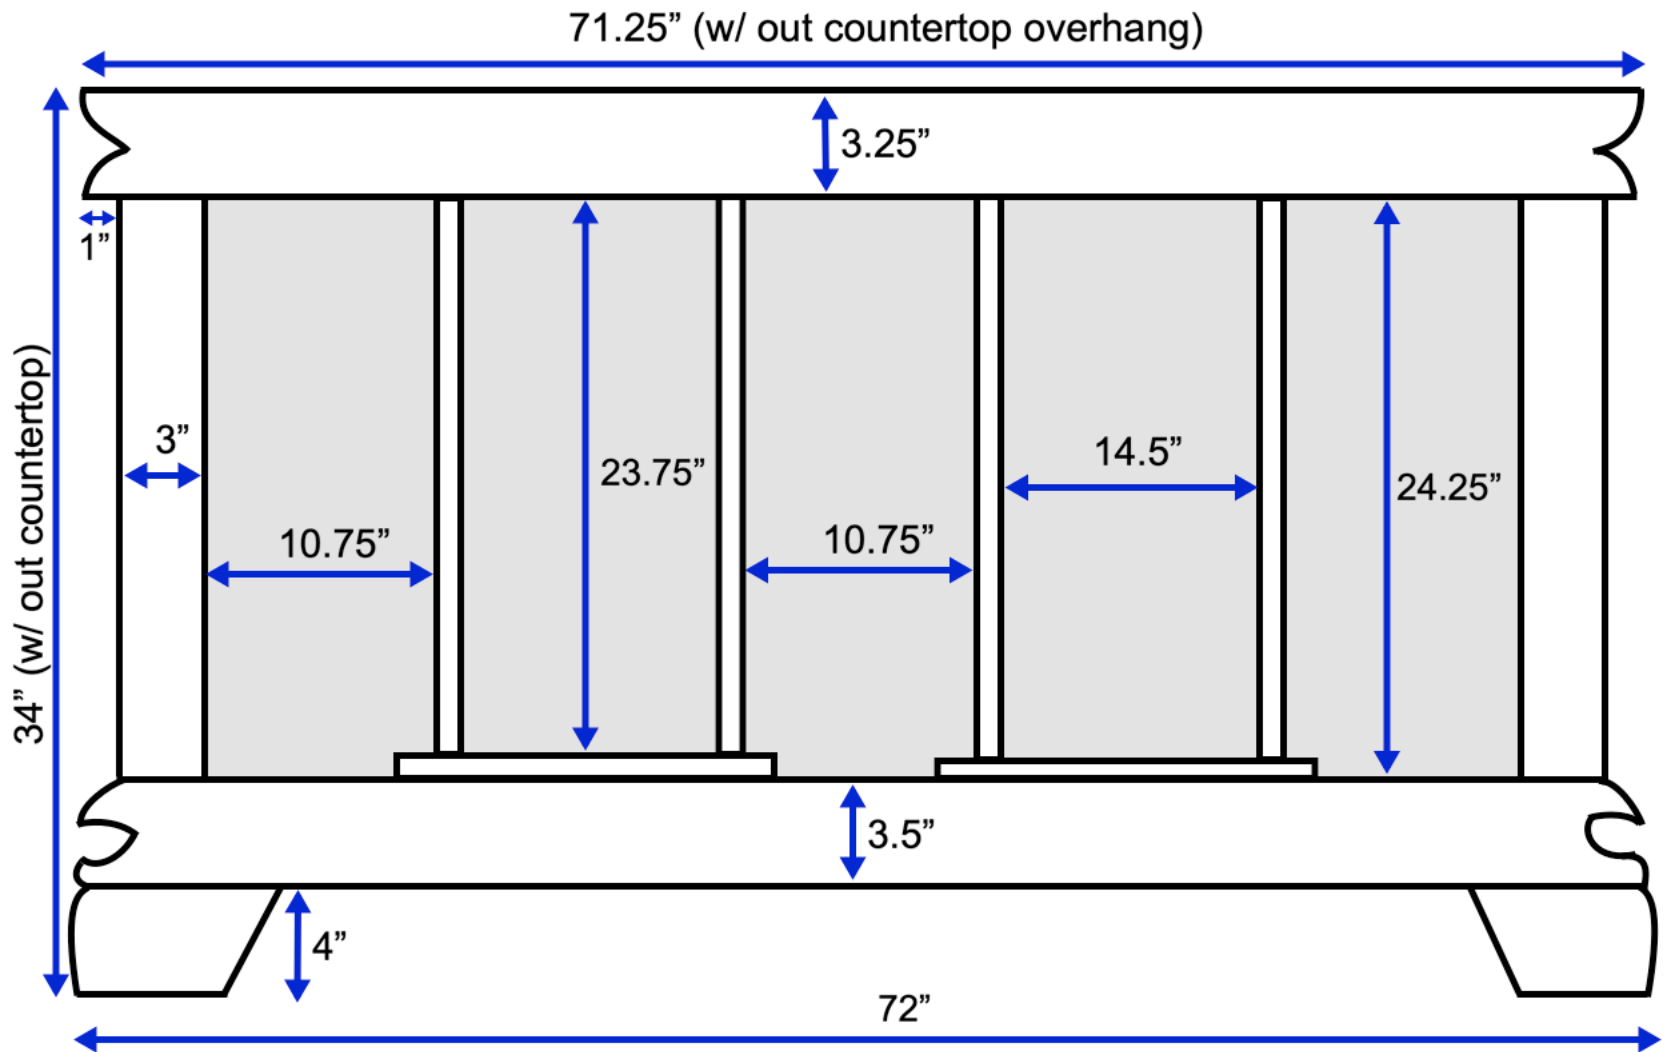

Katherine 72-inch Double Vanity (Back View)

All measurements are approximate and rounded to the nearest quarter inch.
Please allow for a slight margin of error.