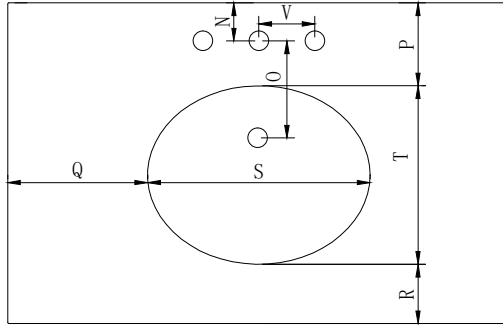

# 36" Single Vanity

All Dims Measured to the Nearest 0.1"

- A : Overall Width = 36" / 91.5cm.
- B : Overall Depth = 23" / 58.4 cm.
- C : Counter Height = 35 5/8" / 90.6 cm.
- D : Cabinet Width = 35 1/4" / 89.5 cm.
- E : Plumbing Cutout Height = 12" / 30.5 cm.
- F : Plumbing Cutout Width = 12" / 30.5 cm.
- G : Edge of Cabinet to Edge of Cutout = 10 5/8" / 27.0 cm.
- H : Floor to Bottom of Cutout = 16 3/4" / 42.4 cm.
- I : Drawer Height: w/o
- J : Drawer Width: w/o

- K : Door Height = 27 1/4" / 69.2cm.
- L : Door Width = 13 1/2" / 34.3 cm.
- M : Toe Kick Height = 2 3/8" / 6.0 cm.
- N : Rear Edge of Counter to Rear Edge of Faucet Hole = 2 3/4" / 6.9 cm.
- O : Centerline of Faucet Hole to Drain Hole = 7" / 17.7 cm.
- P : Rear Edge of Counter to Rear Edge of Sink = 6" / 15.1 cm.
- Q : Edge of Counter to Edge of Sink = 10" / 25.5 cm.
- R : Front Edge of Counter to Front Edge of Sink = 4 1/4" / 10.8 cm.
- S : Sink Width = 16" / 40.5 cm.
- T : Sink Depth Front/Back = 12 3/4" / 32.5 cm.
- U : Distance between Sinks = w/o.
- V : Rear Middle of Counter to Rear Middle of Faucet Hole = 4" / 10.2 cm.