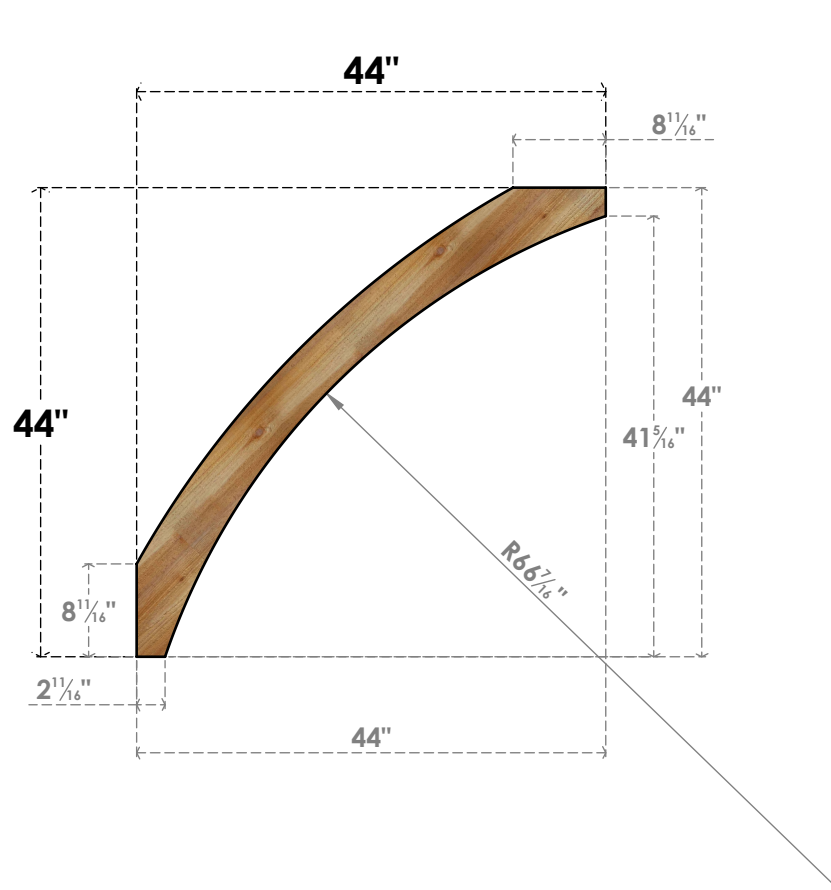

BRC04X44X44THR00RWR

4"W X 44"D X 44"H THORTON ROUGH SAWN BRACE, WESTERN RED CEDAR

SIDE

FRONT

EKENA MILLWORK
 2300 WEST MAIN ST.
 CLARKSVILLE, TX 75426
 TOLL FREE: 866-607-0453
 WWW.EKENAMILLWORK.COM

NOTES

1. INSTALLATION TO BE COMPLETED IN ACCORDANCE WITH MANUFACTURER'S SPECIFICATIONS.
2. DRAWING MAY NOT BE TO SCALE
3. THIS DRAWING IS INTENDED FOR DESIGN AND PLANNING PURPOSES ONLY.
4. ALL INFORMATION CONTAINED HEREIN WAS CURRENT AT THE TIME OF DEVELOPMENT BUT MUST BE REVIEWED AND APPROVED BY THE PRODUCT MANUFACTURER TO BE CONSIDERED ACCURATE.
5. PRODUCTS ARE NOT KILN DRIED. THIS ITEM IS UNIQUE AND WILL CONTAIN THE NATURAL VARIATIONS THAT THE WOOD SPECIES OFFERS. THIS MAY RESULT IN VARIATIONS UP TO 1/4"