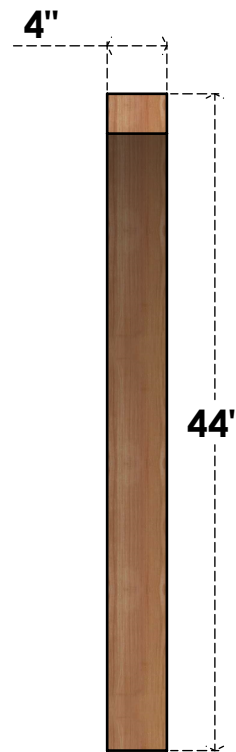

BRC04X44X44THR00RWR

4"W X 44"D X 44"H THORTON ROUGH SAWN BRACE, WESTERN RED CEDAR

SIDE

FRONT

EKENA MILLWORK
 2300 WEST MAIN ST.
 CLARKSVILLE, TX 75426
 TOLL FREE: 866-607-0453
 WWW.EKENAMILLWORK.COM

NOTES

1. INSTALLATION TO BE COMPLETED IN ACCORDANCE WITH MANUFACTURER'S SPECIFICATIONS.
2. DRAWING MAY NOT BE TO SCALE
3. THIS DRAWING IS INTENDED FOR DESIGN AND PLANNING PURPOSES ONLY.
4. ALL INFORMATION CONTAINED HEREIN WAS CURRENT AT THE TIME OF DEVELOPMENT BUT MUST BE REVIEWED AND APPROVED BY THE PRODUCT MANUFACTURER TO BE CONSIDERED ACCURATE.
5. PRODUCTS ARE NOT KILN DRIED. THIS ITEM IS UNIQUE AND WILL CONTAIN THE NATURAL VARIATIONS THAT THE WOOD SPECIES OFFERS. THIS MAY RESULT IN VARIATIONS UP TO 1/4"