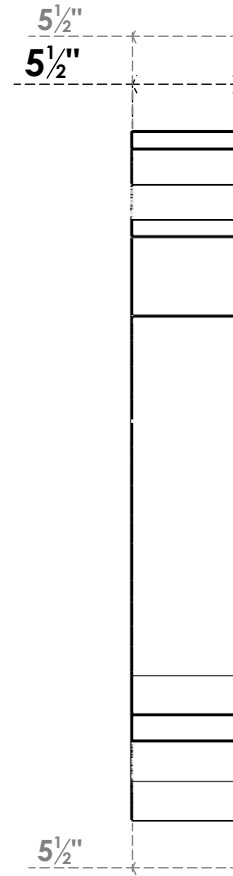

ITEM NUMBER: BKTUROS055X055X36000X36000X055X055X055IMP00RCPR

5 1/2"W X 36"D X 36"H X 5 1/2"T IMPERIAL ROUGH CEDAR WOODGRAIN OPEN BRACKET, TRADITIONAL TOP AND BACK, 5 1/2"W SOLID BRACE, PRIMED TAN

SIDE PROFILE

FRONT PROFILE

ISOMETRIC

GENERATED DATE : 06/18/2023

EKENA MILLWORK
2300 WEST MAIN ST.
CLARKSVILLE, TX 75426
TOLL FREE: 866-607-0453
WWW.EKENAMILLWORK.COM

NOTES

1. INSTALLATION TO BE COMPLETED IN ACCORDANCE WITH MANUFACTURER'S SPECIFICATIONS.
2. DRAWING MAY NOT BE TO SCALE
3. THIS DRAWING IS INTENDED FOR DESIGN AND PLANNING PURPOSES ONLY.
4. ALL INFORMATION CONTAINED HEREIN WAS CURRENT AT THE TIME OF DEVELOPMENT BUT MUST BE REVIEWED AND APPROVED BY THE PRODUCT MANUFACTURER TO BE CONSIDERED ACCURATE.
5. TIMBERTHANE ARCHITECTURAL PRODUCTS ARE MADE FROM HIGH DENSITY URETHANE AND COME FACTORY PRIMED