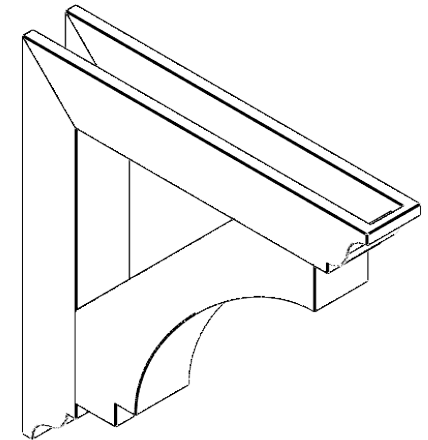

ITEM NUMBER: BKTUROS055X055X36000X36000X055X055X055IMP00RCPR

5 1/2"W X 36"D X 36"H X 5 1/2"T IMPERIAL ROUGH CEDAR WOODGRAIN OPEN BRACKET, TRADITIONAL TOP AND BACK, 5 1/2"W SOLID BRACE, PRIMED TAN

SIDE PROFILE

FRONT PROFILE

ISOMETRIC

GENERATED DATE : 06/18/2023

EKENA MILLWORK
2300 WEST MAIN ST.
CLARKSVILLE, TX 75426
TOLL FREE: 866-607-0453
WWW.EKENAMILLWORK.COM

NOTES

1. INSTALLATION TO BE COMPLETED IN ACCORDANCE WITH MANUFACTURER'S SPECIFICATIONS.
2. DRAWING MAY NOT BE TO SCALE
3. THIS DRAWING IS INTENDED FOR DESIGN AND PLANNING PURPOSES ONLY.
4. ALL INFORMATION CONTAINED HEREIN WAS CURRENT AT THE TIME OF DEVELOPMENT BUT MUST BE REVIEWED AND APPROVED BY THE PRODUCT MANUFACTURER TO BE CONSIDERED ACCURATE.
5. TIMBERTHANE ARCHITECTURAL PRODUCTS ARE MADE FROM HIGH DENSITY URETHANE AND COME FACTORY PRIMED