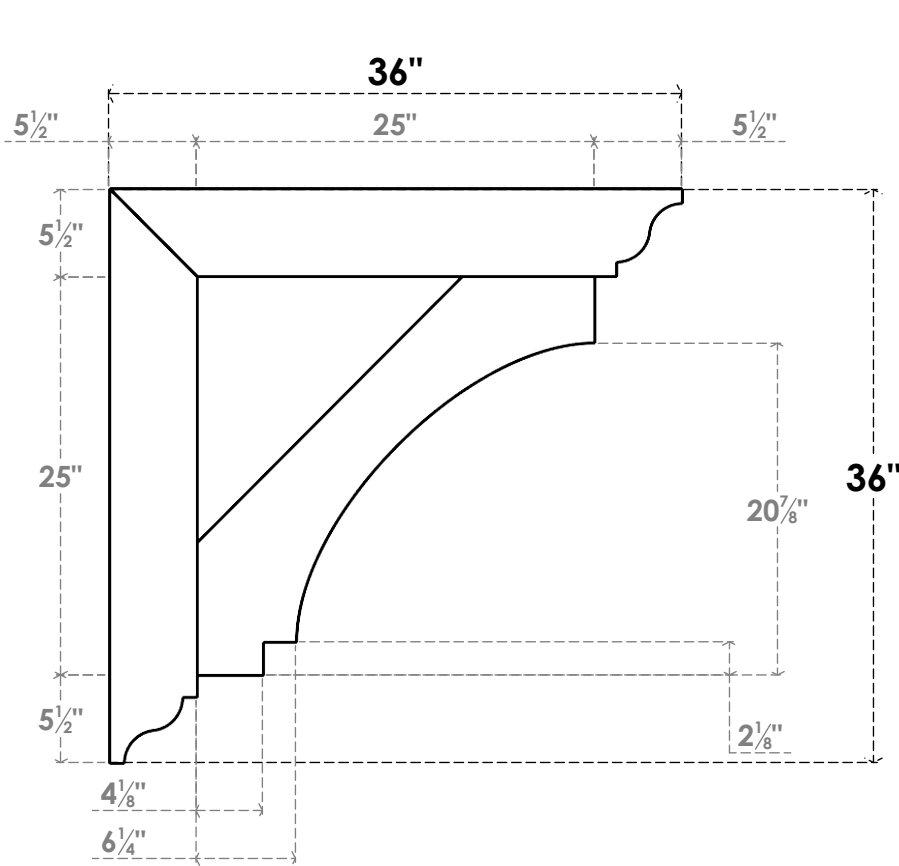

ITEM NUMBER: BKTUROS055X055X36000X36000X055X055X055IMP00RCPR

5 1/2"W X 36"D X 36"H X 5 1/2"T IMPERIAL ROUGH CEDAR WOODGRAIN OPEN BRACKET, TRADITIONAL TOP AND BACK, 5 1/2"W SOLID BRACE, PRIMED TAN

SIDE PROFILE

FRONT PROFILE

ISOMETRIC

GENERATED DATE : 06/18/2023

EKENA MILLWORK
2300 WEST MAIN ST.
CLARKSVILLE, TX 75426
TOLL FREE: 866-607-0453
WWW.EKENAMILLWORK.COM

NOTES

1. INSTALLATION TO BE COMPLETED IN ACCORDANCE WITH MANUFACTURER'S SPECIFICATIONS.
2. DRAWING MAY NOT BE TO SCALE
3. THIS DRAWING IS INTENDED FOR DESIGN AND PLANNING PURPOSES ONLY.
4. ALL INFORMATION CONTAINED HEREIN WAS CURRENT AT THE TIME OF DEVELOPMENT BUT MUST BE REVIEWED AND APPROVED BY THE PRODUCT MANUFACTURER TO BE CONSIDERED ACCURATE.
5. TIMBERTHANE ARCHITECTURAL PRODUCTS ARE MADE FROM HIGH DENSITY URETHANE AND COME FACTORY PRIMED