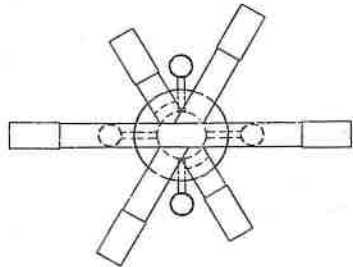

6-1662-4

TOP VIEW

Ceiling mount

Pipe