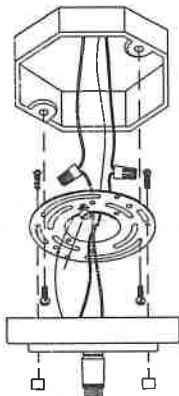

6-1662-4

TOP VIEW

Ceiling mount

Pipe