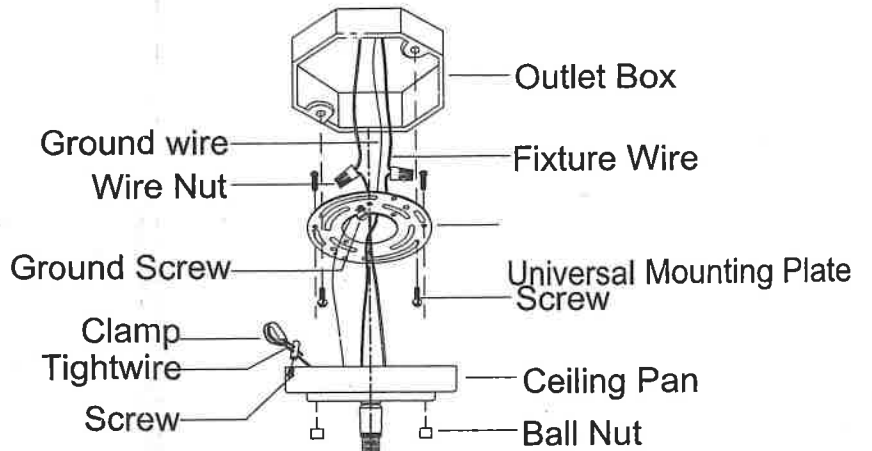

6-1662-4

TOP VIEW

Ceiling mount

Pipe