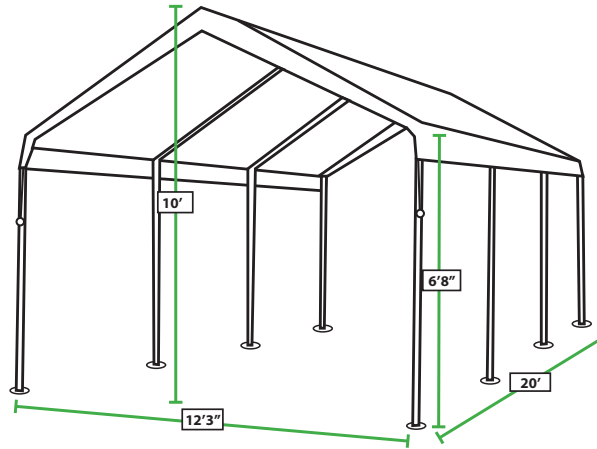

C81220PC 12'x20' Universal Canopy

The 12' x 20' Universal™ Canopy offers the look of the standard Universal™ Canopy only it's 2ft wider. This canopy has accessory options such as enclosure kits and anchor kits. It is the perfect fit for all your shelter needs.

- 8 Leg A-Frame
- 1³/₈" White Powder Coated Steel Frame
- (W) 12'3" x (L) 20' x (H) 9'9"
- Weight: 120 Lbs.
- Cover: 6oz. / 180g White w/Drawstring
- CPAI84 Fire Retardant

Features:

King Canopy Brand Products • PIC America, Ltd.
8009 Purfoy Road • Fuquay-Varina, NC 27526
1-800-800-6296 • www.kingcanopy.com