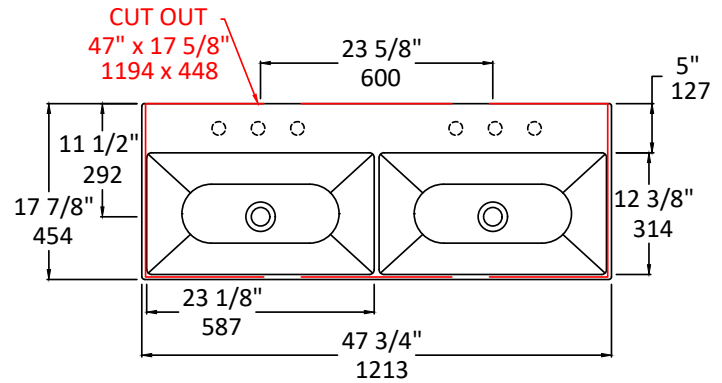

## Specifications:

<b>Installation:</b>	Wall-mount, vanity-top, or drop-in
<b>Exterior Dimensions:</b>	47 3/4" w x 17 7/8" d x 7 3/8" h
<b>Material:</b>	Porcelain
<b>Weight:</b>	76 lbs
<b>Overflow:</b>	Yes
<b>Finishes:</b>	001 - White
<b>Faucet Holes:</b>	00 - no hole 01 - one centered hole 02 - two hole - center and right, 4" spread 03 - three hole, 8" spread
<b>Cutout Size:</b>	47" x 17 5/8" (template available upon request)
<b>Faucet Hole Size:</b>	Ø 1 3/8"
<b>Drain Hole Size:</b>	Ø 1 3/4"

## Features:

- Porcelain double-bowl sink with overflow
- Unglazed back
- Glazed bottom
- Wall-mounting bolts are included
- It must be installed against a wall on the back

LACAVA reserves the right to revise any dimension or information on this sheet without notice. Dimensions are nominal and may vary within an industry accepted tolerance of 1/4". Drawings provided herein are meant to give the user an idea of the product and are not made to scale.