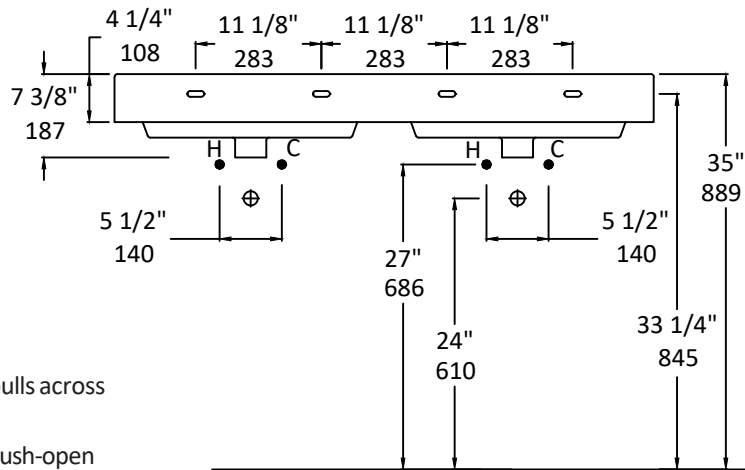

## Specifications:

<b>Installation:</b>	Wall-mount, vanity-top, or drop-in
<b>Exterior Dimensions:</b>	47 3/4" w x 17 7/8" d x 7 3/8" h
<b>Material:</b>	Porcelain
<b>Weight:</b>	76 lbs
<b>Overflow:</b>	Yes
<b>Finishes:</b>	001 - White
<b>Faucet Holes:</b>	00 - no hole 01 - one centered hole 02 - two hole - center and right, 4" spread 03 - three hole, 8" spread
<b>Cutout Size:</b>	47" x 17 5/8" (template available upon request)
<b>Faucet Hole Size:</b>	Ø 1 3/8"
<b>Drain Hole Size:</b>	Ø 1 3/4"

## Features:

- Porcelain double-bowl sink with overflow
- Unglazed back
- Glazed bottom
- Wall-mounting bolts are included
- It must be installed against a wall on the back

LACAVA reserves the right to revise any dimension or information on this sheet without notice. Dimensions are nominal and may vary within an industry accepted tolerance of 1/4". Drawings provided herein are meant to give the user an idea of the product and are not made to scale.