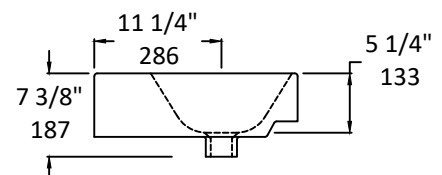

## Specifications:

<b>Installation:</b>	Wall-mount, vanity-top, or drop-in
<b>Exterior Dimensions:</b>	47 3/4" w x 17 7/8" d x 7 3/8" h
<b>Material:</b>	Porcelain
<b>Weight:</b>	76 lbs
<b>Overflow:</b>	Yes
<b>Finishes:</b>	001 - White
<b>Faucet Holes:</b>	00 - no hole 01 - one centered hole 02 - two hole - center and right, 4" spread 03 - three hole, 8" spread
<b>Cutout Size:</b>	47" x 17 5/8" (template available upon request)
<b>Faucet Hole Size:</b>	Ø 1 3/8"
<b>Drain Hole Size:</b>	Ø 1 3/4"

LACAVA reserves the right to revise any dimension or information on this sheet without notice. Dimensions are nominal and may vary within an industry accepted tolerance of 1/4". Drawings provided herein are meant to give the user an idea of the product and are not made to scale.