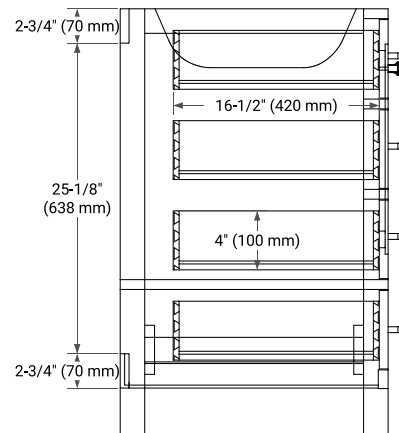

42" SINGLE SINK BASE CABINET

BASE CABINET DIMENSIONS

42" W x 21.5" D x 34.5" H

FEATURES

- Solid wood frame & plywood panels
- Dovetail drawers and joints
- Soft closing doors & drawers

HARDWARE FINISHES*

Brushed Nickel Satin Brass Matte Black Polished Chrome

PLAN VIEW

43" SINGLE OVAL SINK COUNTERTOP WITH 1.5 IN. THICKNESS

OVERALL DIMENSIONS

43" W x 22" D x 1.5" H

COUNTERTOP OPTIONS

Carrara Marble

White Quartz

FEATURES

- Solid countertop with mitered edges & seams
- Undermount white oval sink
- Pre-drilled for 8" widespread faucet

INCLUDED

- Countertop
- Matching Backsplash
- Oval Sink

COUNTERTOP PLAN VIEW

EDGE SIDE VIEW

THREE DIMENSIONAL COUNTERTOP VIEW