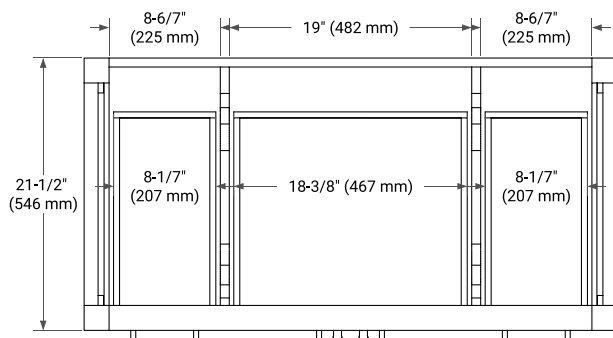

42" SINGLE SINK BASE CABINET

BASE CABINET DIMENSIONS

42" W x 21.5" D x 34.5" H

FEATURES

- Solid wood frame & plywood panels
- Dovetail drawers and joints
- Soft closing doors & drawers

HARDWARE FINISHES*

Brushed Nickel Satin Brass Matte Black Polished Chrome

PLAN VIEW

43" SINGLE OVAL SINK COUNTERTOP WITH 1.5 IN. THICKNESS

OVERALL DIMENSIONS

43" W x 22" D x 1.5" H

COUNTERTOP OPTIONS

Carrara Marble

White Quartz

FEATURES

- Solid countertop with mitered edges & seams
- Undermount white oval sink
- Pre-drilled for 8" widespread faucet

INCLUDED

- Countertop
- Matching Backsplash
- Oval Sink

COUNTERTOP PLAN VIEW

EDGE SIDE VIEW

THREE DIMENSIONAL COUNTERTOP VIEW