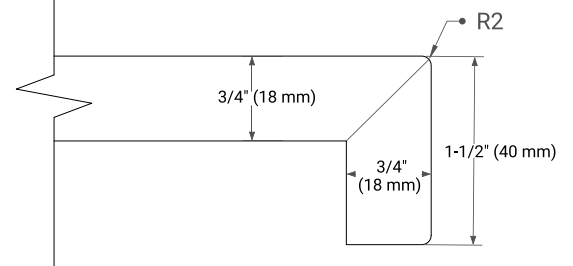

PLAN VIEW

43" SINGLE OVAL SINK COUNTERTOP WITH 1.5 IN. THICKNESS

OVERALL DIMENSIONS

43" W x 22" D x 1.5" H

COUNTERTOP OPTIONS

Carrara Marble

White Quartz

FEATURES

- Solid countertop with mitered edges & seams
- Undermount white oval sink
- Pre-drilled for 8" widespread faucet

INCLUDED

- Countertop
- Matching Backsplash
- Oval Sink

COUNTERTOP PLAN VIEW

EDGE SIDE VIEW

THREE DIMENSIONAL COUNTERTOP VIEW