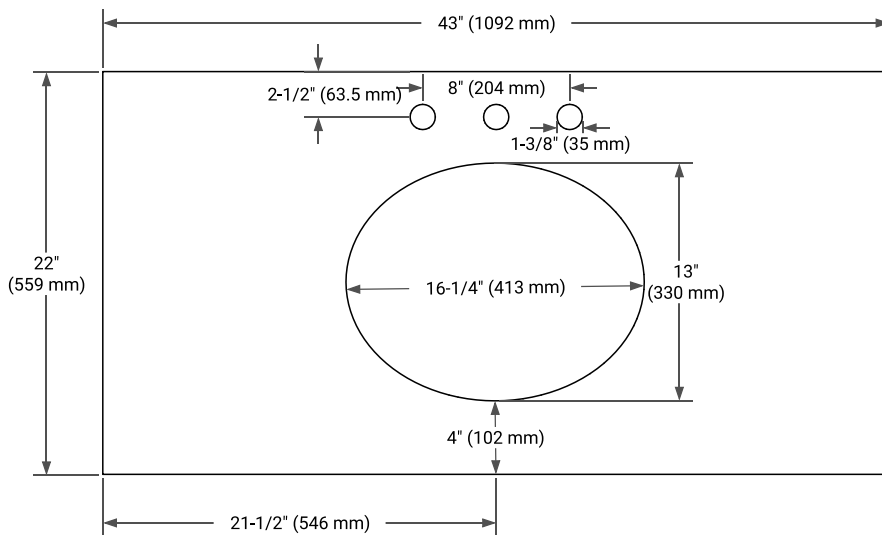

42" SINGLE SINK BASE CABINET

BASE CABINET DIMENSIONS

42" W x 21.5" D x 34.5" H

FEATURES

- Solid wood frame & plywood panels
- Dovetail drawers and joints
- Soft closing doors & drawers

HARDWARE FINISHES*

Brushed Nickel Satin Brass Matte Black Polished Chrome

PLAN VIEW

43" SINGLE OVAL SINK COUNTERTOP WITH 1.5 IN. THICKNESS

OVERALL DIMENSIONS

43" W x 22" D x 1.5" H

COUNTERTOP OPTIONS

Carrara Marble

White Quartz

FEATURES

- Solid countertop with mitered edges & seams
- Undermount white oval sink
- Pre-drilled for 8" widespread faucet

INCLUDED

- Countertop
- Matching Backsplash
- Oval Sink

COUNTERTOP PLAN VIEW

EDGE SIDE VIEW

THREE DIMENSIONAL COUNTERTOP VIEW