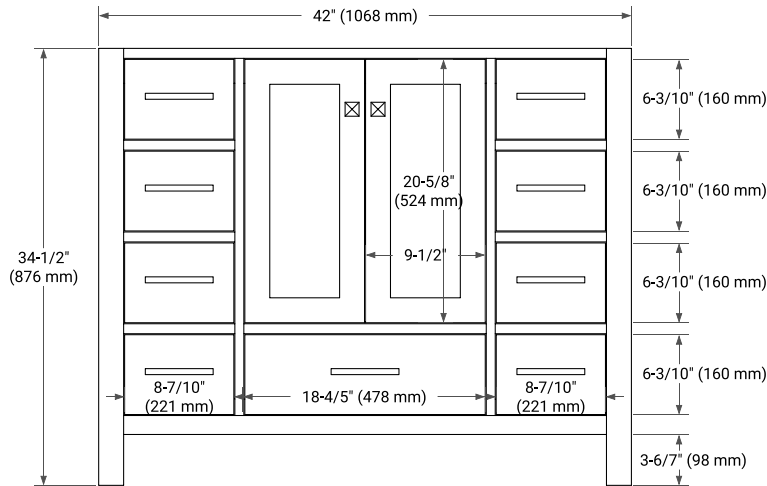

42" SINGLE SINK BASE CABINET

BASE CABINET DIMENSIONS

42" W x 21.5" D x 34.5" H

FEATURES

- Solid wood frame & plywood panels
- Dovetail drawers and joints
- Soft closing doors & drawers

HARDWARE FINISHES*

Brushed Nickel   Satin Brass   Matte Black   Polished Chrome

Hardware comes preinstalled with the illustrated option. Other finishes are available on our online store if you prefer a different one.

AVAILABLE COLORS

White   Grey   Midnight Blue   Espresso   Oak

FRONT VIEW

SIDE VIEW

PLAN VIEW