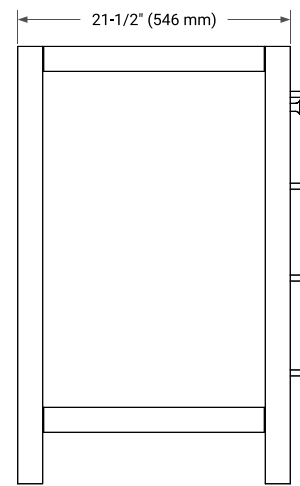

42" SINGLE SINK BASE CABINET

BASE CABINET DIMENSIONS

42" W x 21.5" D x 34.5" H

FEATURES

- Solid wood frame & plywood panels
- Dovetail drawers and joints
- Soft closing doors & drawers

HARDWARE FINISHES*

Brushed Nickel Satin Brass Matte Black Polished Chrome

PLAN VIEW

43" SINGLE OVAL SINK COUNTERTOP WITH 1.5 IN. THICKNESS

OVERALL DIMENSIONS

43" W x 22" D x 1.5" H

COUNTERTOP OPTIONS

Carrara Marble

White Quartz

FEATURES

- Solid countertop with mitered edges & seams
- Undermount white oval sink
- Pre-drilled for 8" widespread faucet

INCLUDED

- Countertop
- Matching Backsplash
- Oval Sink

COUNTERTOP PLAN VIEW

EDGE SIDE VIEW

THREE DIMENSIONAL COUNTERTOP VIEW