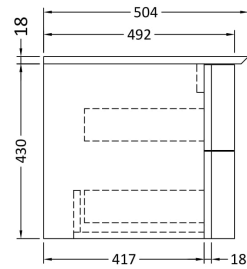

Sales Code: SAR301

Description: 700 W/H 2 Drawer Unit & Basin

Packaging Details

Barcode: 5056211875024

Sales Code: SAR394

Description: 700 W/H 2 Drawer Unit

Product Dimensions

Height (mm):	430
Width (mm):	710
Depth (mm):	480
Nett Weight (kg):	22

Packaging Dimensions

Height (mm):	500
Width (mm):	700
Depth (mm):	470
Gross Weight (kg):	22

Packaging Data

Box Colour:	Brown Cardboard Box
Box Qty:	1
Label Size:	100 x 50
Label Colour:	White Label
Label Qty:	2

Outer Box Dimensions (If Applicable)

Height (mm):	
Width (mm):	
Depth (mm):	
Gross Weight (kg):	
Barcode:	5056211873860

Product Details

Country of Origin:	Ukraine
Fitting Instruction:	No
Certification:	FSC: Yes CE: N/A
Colour:	Mineral Blue
Construction Method:	Cam & Wood Dowel
Construction Type:	Rigid
Cabinet Finish:	MFC Smooth Matt
Fascia Finish:	MFC Smooth Matt
Cabinet Thickness (mm):	18
Fascia Thickness (mm):	18
Drawer Included:	Yes
Drawer Type:	80mm High Metal Softclose
No of Shelves:	0
Hinge Type:	Not Applicable
Hinge Included:	Not Applicable
Adjustable Legs:	No
Fixings Included:	Yes
Handle Style:	Modern
Handle Included:	Yes
Waste Shroud:	Yes
Handle Type:	Square

Sales Code: FMB0073

Description: 712 X 504 Vanity Basin

Product Dimensions

Height (mm):	130
Width (mm):	712
Depth (mm):	504
Nett Weight (kg):	10

Packaging Dimensions

Height (mm):	140
Width (mm):	722
Depth (mm):	515
Gross Weight (kg):	10