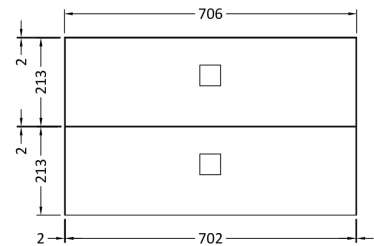

Sales Code: SAR301

Description: 700 W/H 2 Drawer Unit & Basin

Packaging Details

Barcode: 5056211875024

Sales Code: SAR394

Description: 700 W/H 2 Drawer Unit

Product Dimensions

Height (mm):	430
Width (mm):	710
Depth (mm):	480
Nett Weight (kg):	22

Packaging Dimensions

Height (mm):	500
Width (mm):	700
Depth (mm):	470
Gross Weight (kg):	22

Packaging Data

Box Colour:	Brown Cardboard Box
Box Qty:	1
Label Size:	100 x 50
Label Colour:	White Label
Label Qty:	2

Outer Box Dimensions (If Applicable)

Height (mm):	
Width (mm):	
Depth (mm):	
Gross Weight (kg):	
Barcode:	5056211873860

Product Details

Country of Origin:	Ukraine
Fitting Instruction:	No
Certification:	FSC: Yes CE: N/A
Colour:	Mineral Blue
Construction Method:	Cam & Wood Dowel
Construction Type:	Rigid
Cabinet Finish:	MFC Smooth Matt
Fascia Finish:	MFC Smooth Matt
Cabinet Thickness (mm):	18
Fascia Thickness (mm):	18
Drawer Included:	Yes
Drawer Type:	80mm High Metal Softclose
No of Shelves:	0
Hinge Type:	Not Applicable
Hinge Included:	Not Applicable
Adjustable Legs:	No
Fixings Included:	Yes
Handle Style:	Modern
Handle Included:	Yes
Waste Shroud:	Yes
Handle Type:	Square

Sales Code: FMB0073

Description: 712 X 504 Vanity Basin

Product Dimensions

Height (mm):	130
Width (mm):	712
Depth (mm):	504
Nett Weight (kg):	10

Packaging Dimensions

Height (mm):	140
Width (mm):	722
Depth (mm):	515
Gross Weight (kg):	10