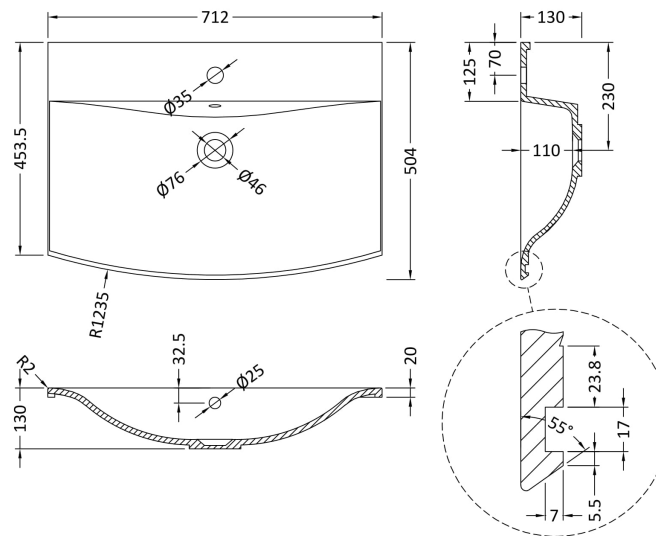

Packaging Dimensions

Height (mm):	500
Width (mm):	700
Depth (mm):	470
Gross Weight (kg):	22

Packaging Data

Box Colour:	Brown Cardboard Box
Box Qty:	1
Label Size:	100 x 50
Label Colour:	White Label
Label Qty:	2

Outer Box Dimensions (If Applicable)

Height (mm):	
Width (mm):	
Depth (mm):	
Gross Weight (kg):	
Barcode:	5056211873860

Product Details

Country of Origin:	Ukraine
Fitting Instruction:	No
Certification:	FSC: Yes CE: N/A
Colour:	Mineral Blue
Construction Method:	Cam & Wood Dowel
Construction Type:	Rigid
Cabinet Finish:	MFC Smooth Matt
Fascia Finish:	MFC Smooth Matt
Cabinet Thickness (mm):	18
Fascia Thickness (mm):	18
Drawer Included:	Yes
Drawer Type:	80mm High Metal Softclose
No of Shelves:	0
Hinge Type:	Not Applicable
Hinge Included:	Not Applicable
Adjustable Legs:	No
Fixings Included:	Yes
Handle Style:	Modern
Handle Included:	Yes
Waste Shroud:	Yes
Handle Type:	Square

Sales Code: FMB0073

Description: 712 X 504 Vanity Basin

Product Dimensions

Height (mm):	130
Width (mm):	712
Depth (mm):	504
Nett Weight (kg):	10

Packaging Dimensions

Height (mm):	140
Width (mm):	722
Depth (mm):	515
Gross Weight (kg):	10

Packaging Data

Box Colour:	Brown Cardboard Box - Printed
Box Qty:	1
Label Size:	100 x 50
Label Colour:	White Label
Label Qty:	2

Outer Box Dimensions (If Applicable)

Height (mm):	
Width (mm):	
Depth (mm):	
Gross Weight (kg):	
Barcode:	5055275832462