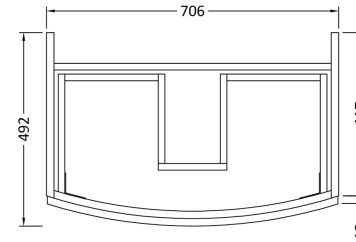

Sales Code: SAR301

Description: 700 W/H 2 Drawer Unit & Basin

Packaging Details

Barcode: 5056211875024

Sales Code: SAR394

Description: 700 W/H 2 Drawer Unit

Product Dimensions

Height (mm):	430
Width (mm):	710
Depth (mm):	480
Nett Weight (kg):	22

Packaging Dimensions

Height (mm):	500
Width (mm):	700
Depth (mm):	470
Gross Weight (kg):	22

Packaging Data

Box Colour:	Brown Cardboard Box
Box Qty:	1
Label Size:	100 x 50
Label Colour:	White Label
Label Qty:	2

Outer Box Dimensions (If Applicable)

Height (mm):	
Width (mm):	
Depth (mm):	
Gross Weight (kg):	
Barcode:	5056211873860

Product Details

Country of Origin:	Ukraine
Fitting Instruction:	No
Certification:	FSC: Yes CE: N/A
Colour:	Mineral Blue
Construction Method:	Cam & Wood Dowel
Construction Type:	Rigid
Cabinet Finish:	MFC Smooth Matt
Fascia Finish:	MFC Smooth Matt
Cabinet Thickness (mm):	18
Fascia Thickness (mm):	18
Drawer Included:	Yes
Drawer Type:	80mm High Metal Softclose
No of Shelves:	0
Hinge Type:	Not Applicable
Hinge Included:	Not Applicable
Adjustable Legs:	No
Fixings Included:	Yes
Handle Style:	Modern
Handle Included:	Yes
Waste Shroud:	Yes
Handle Type:	Square

Sales Code: FMB0073

Description: 712 X 504 Vanity Basin

Product Dimensions

Height (mm):	130
Width (mm):	712
Depth (mm):	504
Nett Weight (kg):	10

Packaging Dimensions

Height (mm):	140
Width (mm):	722
Depth (mm):	515
Gross Weight (kg):	10