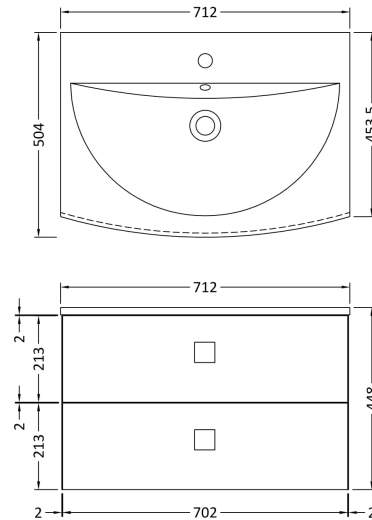

Sales Code: SAR301

Description: 700 W/H 2 Drawer Unit & Basin

Packaging Details

Barcode: 5056211875024

Sales Code: SAR394

Description: 700 W/H 2 Drawer Unit

Product Dimensions

Height (mm):	430
Width (mm):	710
Depth (mm):	480
Nett Weight (kg):	22

Packaging Dimensions

Height (mm):	500
Width (mm):	700
Depth (mm):	470
Gross Weight (kg):	22

Packaging Data

Box Colour:	Brown Cardboard Box
Box Qty:	1
Label Size:	100 x 50
Label Colour:	White Label
Label Qty:	2

Outer Box Dimensions (If Applicable)

Height (mm):	
Width (mm):	
Depth (mm):	
Gross Weight (kg):	
Barcode:	5056211873860

Product Details

Country of Origin:	Ukraine
Fitting Instruction:	No
Certification:	FSC: Yes CE: N/A
Colour:	Mineral Blue
Construction Method:	Cam & Wood Dowel
Construction Type:	Rigid
Cabinet Finish:	MFC Smooth Matt
Fascia Finish:	MFC Smooth Matt
Cabinet Thickness (mm):	18
Fascia Thickness (mm):	18
Drawer Included:	Yes
Drawer Type:	80mm High Metal Softclose
No of Shelves:	0
Hinge Type:	Not Applicable
Hinge Included:	Not Applicable
Adjustable Legs:	No
Fixings Included:	Yes
Handle Style:	Modern
Handle Included:	Yes
Waste Shroud:	Yes
Handle Type:	Square

Sales Code: FMB0073

Description: 712 X 504 Vanity Basin

Product Dimensions

Height (mm):	130
Width (mm):	712
Depth (mm):	504
Nett Weight (kg):	10

Packaging Dimensions

Height (mm):	140
Width (mm):	722
Depth (mm):	515
Gross Weight (kg):	10