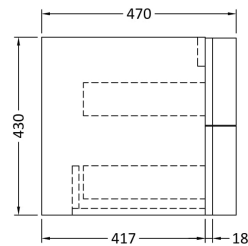

Sales Code: SAR301

Description: 700 W/H 2 Drawer Unit & Basin

Packaging Details

Barcode: 5056211875024

Sales Code: SAR394

Description: 700 W/H 2 Drawer Unit

Product Dimensions

Height (mm):	430
Width (mm):	710
Depth (mm):	480
Nett Weight (kg):	22

Packaging Dimensions

Height (mm):	500
Width (mm):	700
Depth (mm):	470
Gross Weight (kg):	22

Packaging Data

Box Colour:	Brown Cardboard Box
Box Qty:	1
Label Size:	100 x 50
Label Colour:	White Label
Label Qty:	2

Outer Box Dimensions (If Applicable)

Height (mm):	
Width (mm):	
Depth (mm):	
Gross Weight (kg):	
Barcode:	5056211873860

Product Details

Country of Origin:	Ukraine
Fitting Instruction:	No
Certification:	FSC: Yes CE: N/A
Colour:	Mineral Blue
Construction Method:	Cam & Wood Dowel
Construction Type:	Rigid
Cabinet Finish:	MFC Smooth Matt
Fascia Finish:	MFC Smooth Matt
Cabinet Thickness (mm):	18
Fascia Thickness (mm):	18
Drawer Included:	Yes
Drawer Type:	80mm High Metal Softclose
No of Shelves:	0
Hinge Type:	Not Applicable
Hinge Included:	Not Applicable
Adjustable Legs:	No
Fixings Included:	Yes
Handle Style:	Modern
Handle Included:	Yes
Waste Shroud:	Yes
Handle Type:	Square

Sales Code: FMB0073

Description: 712 X 504 Vanity Basin

Product Dimensions

Height (mm):	130
Width (mm):	712
Depth (mm):	504
Nett Weight (kg):	10

Packaging Dimensions

Height (mm):	140
Width (mm):	722
Depth (mm):	515
Gross Weight (kg):	10