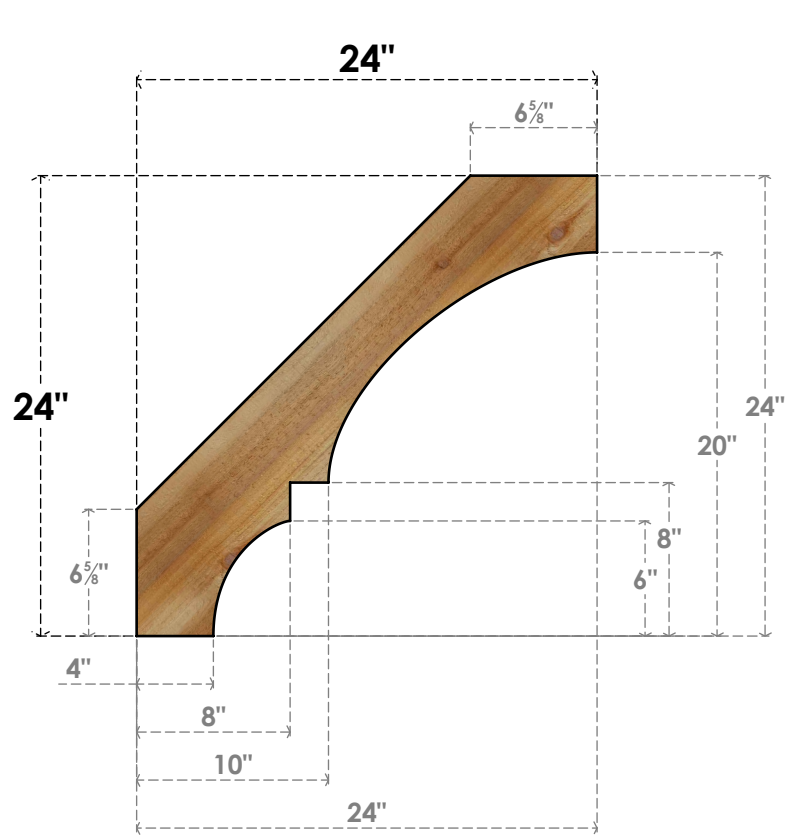

BRC06X24X24BOA00RWR

6"W X 24"D X 24"H BALBOA ROUGH SAWN BRACE, WESTERN RED CEDAR

SIDE

FRONT

EKENA MILLWORK
2300 WEST MAIN ST.
CLARKSVILLE, TX 75426
TOLL FREE: 866-607-0453
WWW.EKENAMILLWORK.COM

NOTES

1. INSTALLATION TO BE COMPLETED IN ACCORDANCE WITH MANUFACTURER'S SPECIFICATIONS.
2. DRAWING MAY NOT BE TO SCALE
3. THIS DRAWING IS INTENDED FOR DESIGN AND PLANNING PURPOSES ONLY.
4. ALL INFORMATION CONTAINED HEREIN WAS CURRENT AT THE TIME OF DEVELOPMENT BUT MUST BE REVIEWED AND APPROVED BY THE PRODUCT MANUFACTURER TO BE CONSIDERED ACCURATE.
5. PRODUCTS ARE NOT KILN DRIED. THIS ITEM IS UNIQUE AND WILL CONTAIN THE NATURAL VARIATIONS THAT THE WOOD SPECIES OFFERS. THIS MAY RESULT IN VARIATIONS UP TO 1/4"