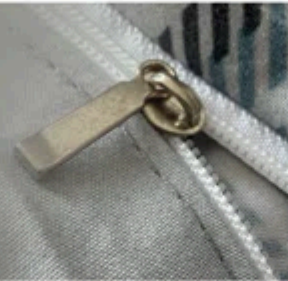

The Southshore Difference

✓ **Southshore**

✗ **Typical Duvet Cover**

Hidden Zipper Closure

- ✓ Clean, seamless look
- ✓ Quick and easy to use

Button or Open Closure

- ✗ Buttons can gap or come undone
- ✗ Slower to secure

Built-In Corner Loops

Keeps duvet securely attached and aligned.

No Duvet Secure Loops

Missing loops can cause bunching and sliding.

Oversized Duvet Cover

Designed for fuller coverage and a better fit.

Limited Coverage

Standard comforters may not fully cover the bed.

Our Twin/ Twin XL oversized duvet cover is 69 inches wide x 98 inches long

Standard Twin Size is 68 inches wide x 86 inches long