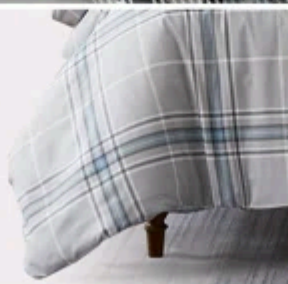

The Southshore Difference

✓ **Southshore**

✗ **Typical Duvet Cover**

Hidden Zipper Closure

- ✓ Clean, seamless look
- ✓ Quick and easy to use

Button or Open Closure

- ✗ Buttons can gap or come undone
- ✗ Slower to secure

Built-In Corner Loops

Keeps duvet securely attached and aligned.

No Duvet Secure Loops

Missing loops can cause bunching and sliding.

Oversized Duvet Cover

Designed for fuller coverage and a better fit.

Limited Coverage

Standard comforters may not fully cover the bed.

Our Twin/ Twin XL oversized duvet cover is 69 inches wide x 98 inches long

Standard Twin Size is 68 inches wide x 86 inches long