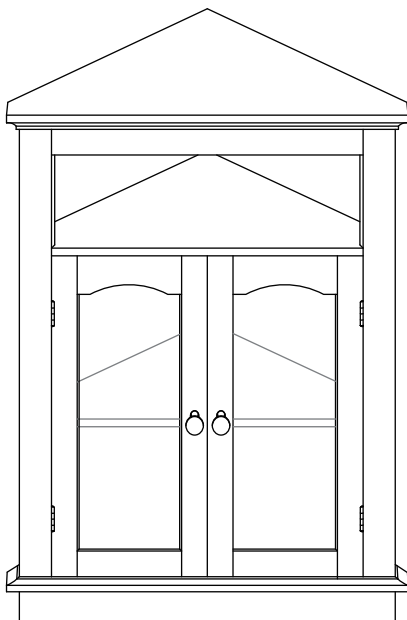

Item Description: Eckschrank