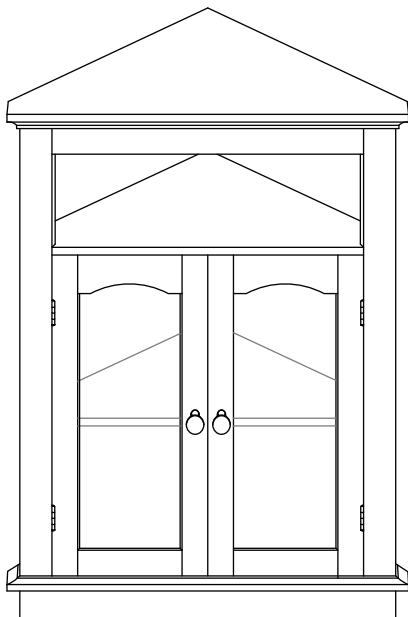

Item Description: Armoire d'angle