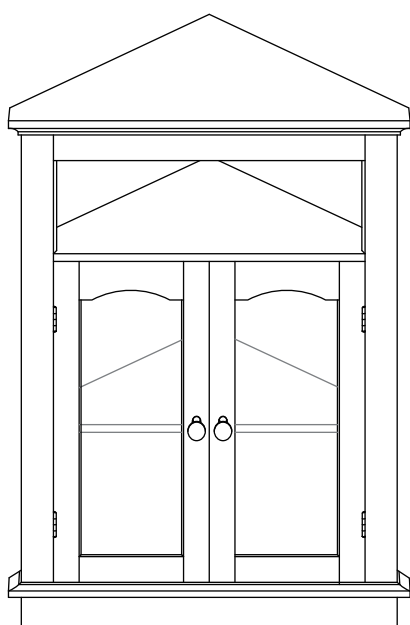

Descrizione dell'articolo: Armadio d'angolo