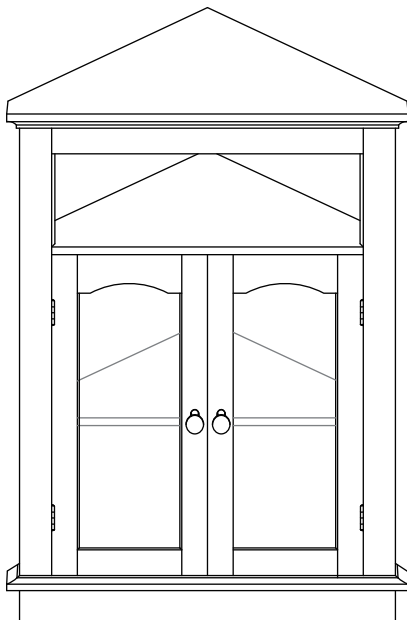

Item Description: Corner Cabinet