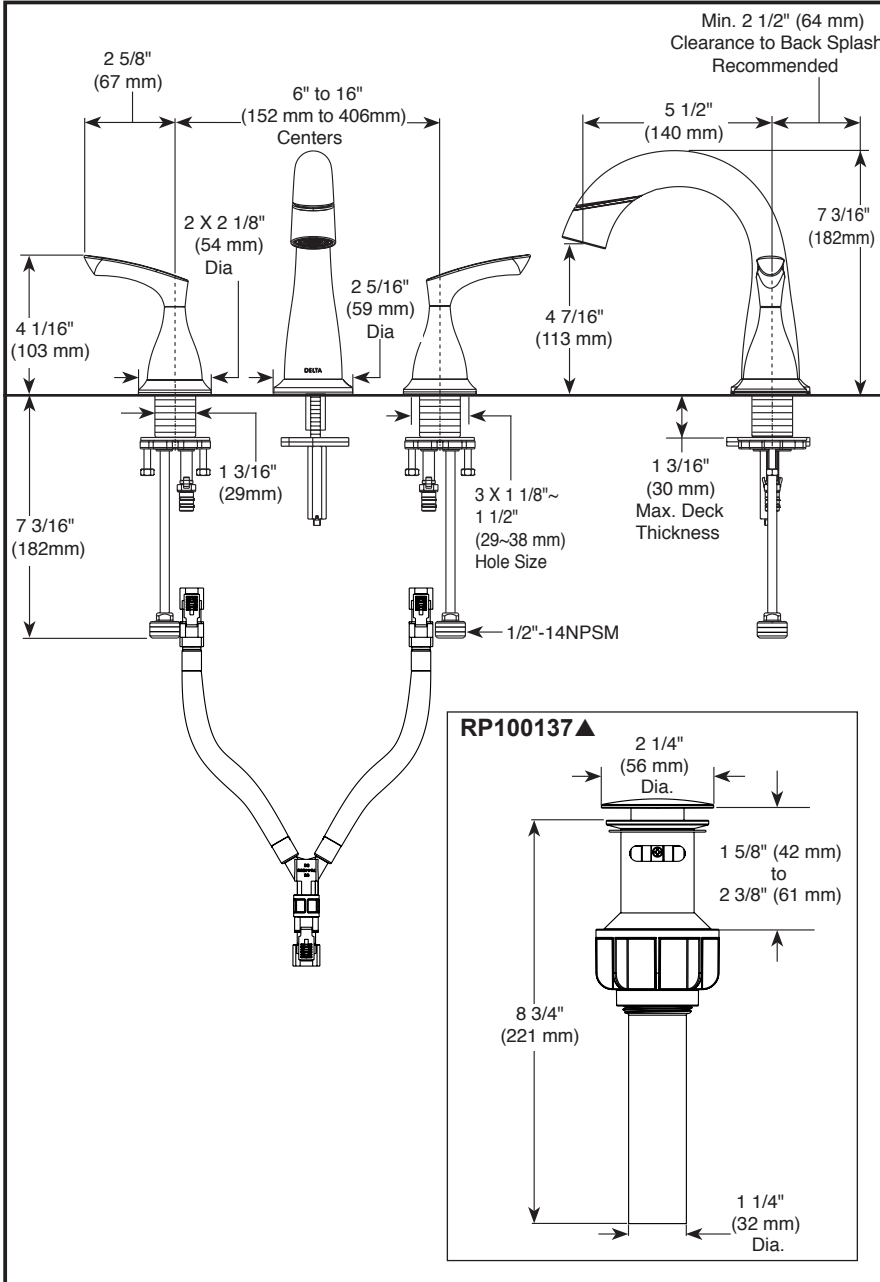

see what Delta can do™

BATHROOM FAUCET

- Broadmoor® Bath Collection
- Two Handle Widespread Deck Mount Pull-out

STANDARD SPECIFICATIONS:

- Max. flow rate 1.2 gpm @ 60 psi, 4.5 L/min @ 414 kPa
- Three-hole mount
- Hot and cold stems are interchangeable
- 1/4 turn handle stops
- 1/2"-14 NPSM adapters
- Control mechanism is a rotating cylinder type with stainless steel plate and 90° rotation, with replaceable non-metallic seats
- Dual integral check valves in sprayer
- Model with plastic push pop-up with overflow
- Note: Standard mounting deck thickness can be extended by 1" (25mm) with RP10612

▲ Designate proper finish suffix

COMPLIES WITH:

- ASME A112.18.1 / CSA B125.1
- ASME A112.18.2 / CSA B125.2
- EPA WaterSense®
- ♿ ICC/ANSI A117.1 - Valve control only

Delta Faucet Company reserves the right (1) to make changes in specifications and materials, and (2) to change or discontinue models, both without notice or obligation. Dimensions are for reference only. See current full-line price book or www.deltafaucet.com for finish options and product availability.

DSP-L-35765LF-PD Rev. C

Delta Faucet Company

55 E. 111th Street, Carmel, IN 46280
350 South Edgeware Road, St. Thomas, ON N5P 4L1
© 2025 Delta Faucet Company