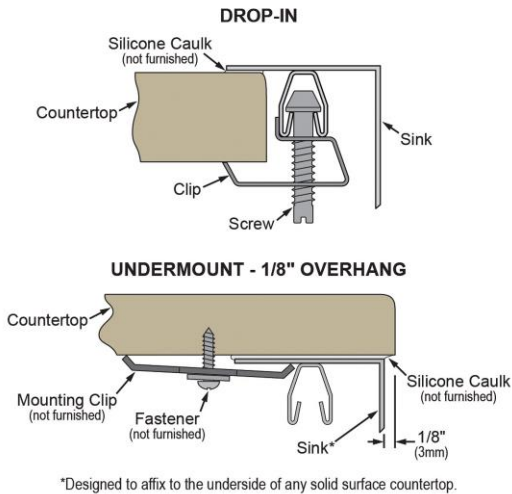

**PRODUCT SPECIFICATIONS**

Elkay Crosstown® 18 Gauge Stainless Steel 33" x 22" x 9", Equal Double Bowl Dual Mount Sink Kit with Filtered Faucet with Aqua Divide. Sink is manufactured from 18 gauge 304 Stainless Steel with a Stainless Steel finish, Rear Center drain placement, and Full spray sides and bottom with Sides and Bottom pads.

Template is available for download at [elkay.com](#). CAD software will be required to open the template.

**Included with Product:** Faucet LKAV7051FCR with ERF750 Filter, two Drain LKDD and two Bottom Grid CTXBG1315

**Installation Profile:**

\*Designed to affix to the underside of any solid surface countertop.

PART: \_\_\_\_\_ QTY: \_\_\_\_\_  
PROJECT: \_\_\_\_\_  
CONTACT: \_\_\_\_\_  
DATE: \_\_\_\_\_  
NOTES: \_\_\_\_\_  
APPROVAL: \_\_\_\_\_