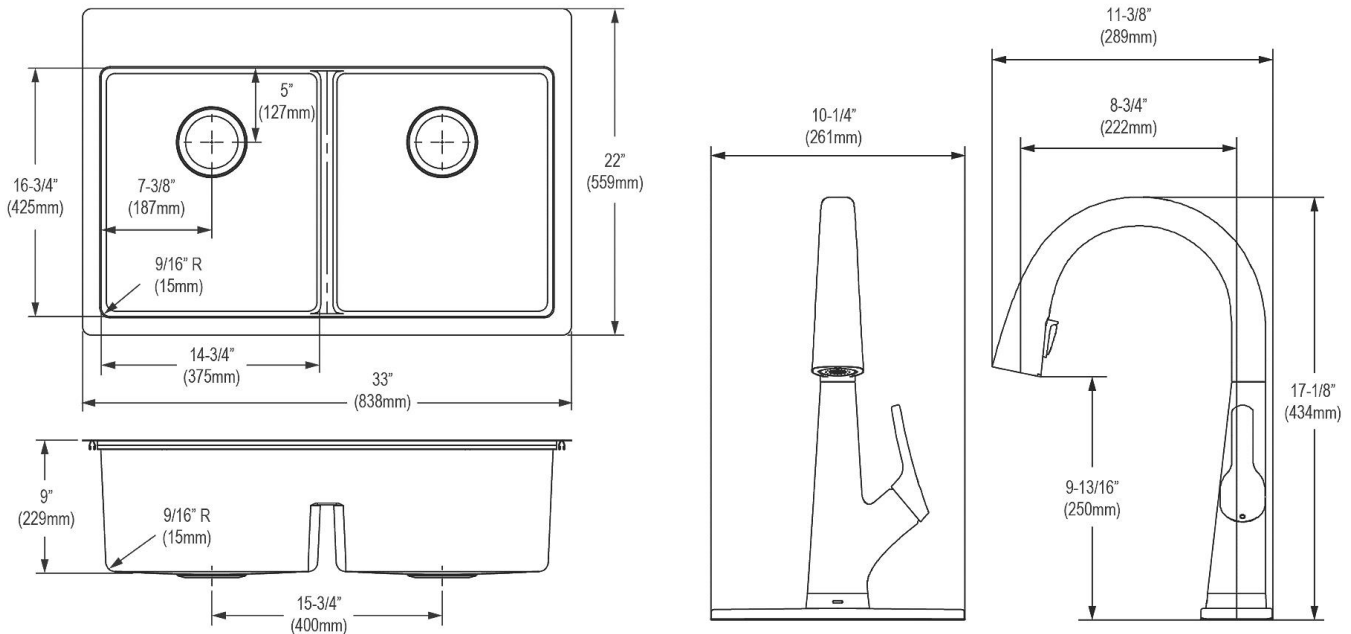

Included Accessories		
1000004370	Spec Sheet (PDF)	
LKDD	Spec Sheet (PDF)	
LKAV7051FCR	Elkay Avado Single Hole 2-in-1 Kitchen Faucet with Filtered Drinking Water, Chrome Spec Sheet (PDF)	

Optional Accessories		
LK35	Elkay 3-1/2" Drain Fitting Type 304 Stainless Steel Body Strainer Basket and Tailpiece Spec Sheet (PDF)	

In keeping with our policy of continuing product improvement, Elkay reserves the right to change product specifications without notice. Please visit elkay.com for the most current version of Elkay product specification sheets. This specification describes an Elkay product with design, quality, and functional benefits to the user. When making a comparison of other producers' offerings, be certain these features are not overlooked.