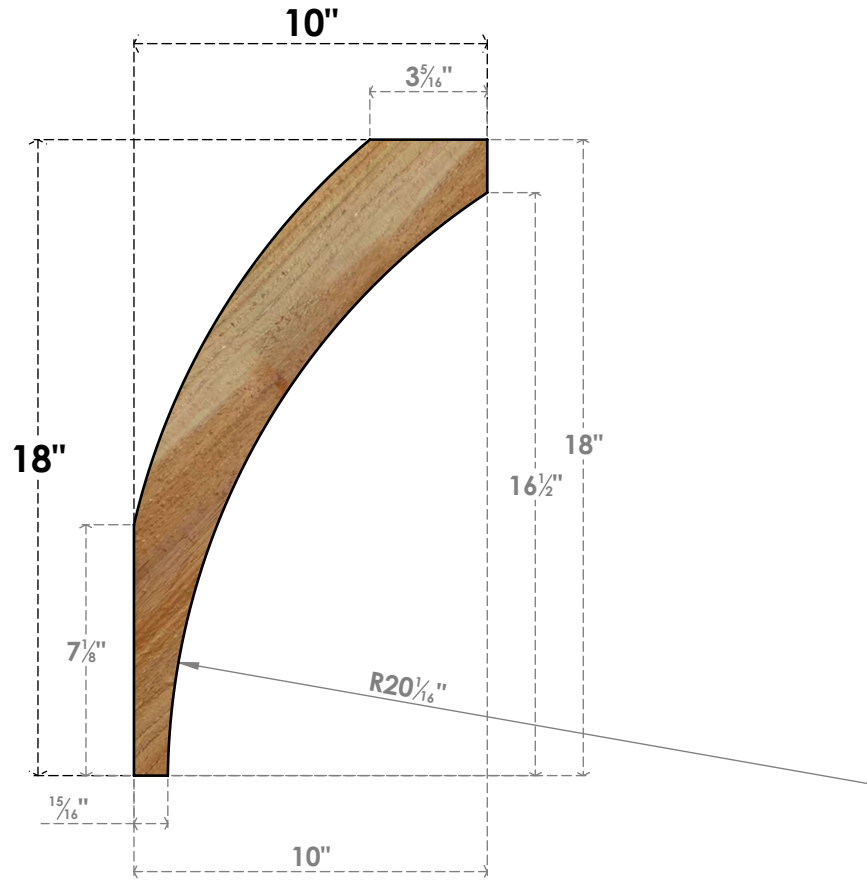

# BRC06X10X18THR00RWR

6"W X 10"D X 18"H THORTON ROUGH SAWN BRACE, WESTERN RED CEDAR

**SIDE**

**FRONT**

EKENA MILLWORK  
 2300 WEST MAIN ST.  
 CLARKSVILLE, TX 75426  
 TOLL FREE: 866-607-0453  
 WWW.EKENAMILLWORK.COM