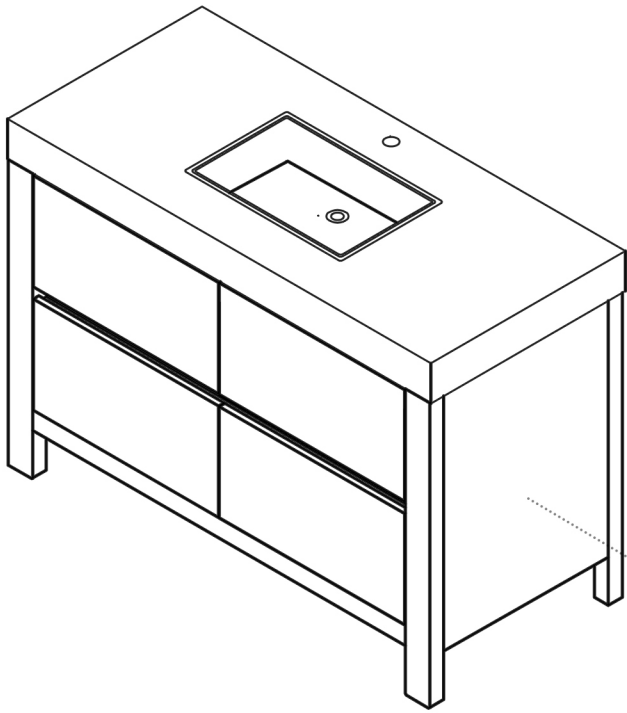

Cascadia

48"W x 22"D
Bathroom Vanity

48"W x 22"D x 34"H inches

INSTALLATION SPECIFICATION

Color	Weathered Fir		
Overall Dimension	48 in W x 22 in D x 34 in H		
Backsplash Height	N/A		
Vanity Material	Solid fir wood and long-lasting plywood		
Hardware Finsh	Handle-less		
Number of Door	N/A		
Number of Drawers	4 soft-closing drawers		
Countertop Material	Artificial Stone - White		
Sink	Single Drop-in Sink	Shape	Rectangular
Top Thickness	2 inch	Installation Type	Freestanding
Assembly Required	Yes	Faucet Hole Spacing(in.)	Single Hole

All measurements are approximate. Measurements may vary +/-1/2".
Does not include faucet, back panel, drain assembly, back splash, sidesplash, or P-trap.
Mirror(s) is only included with the purchase of the set.