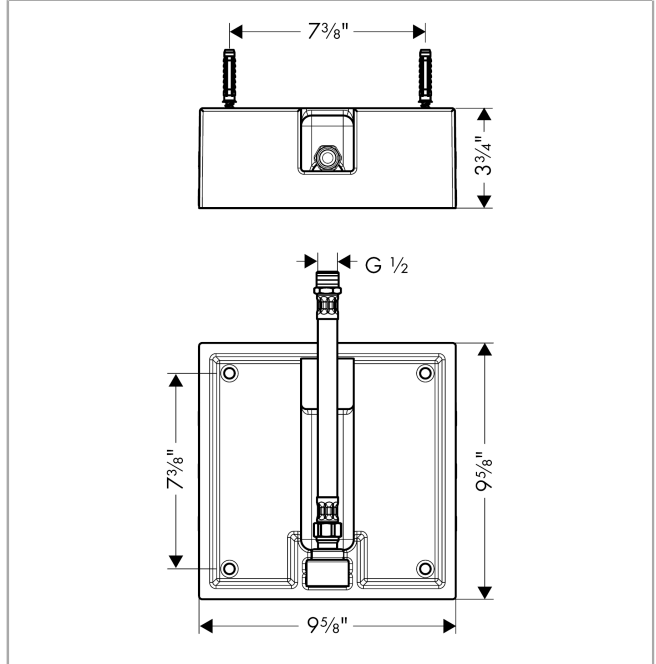

Raindance
Rough, Showerhead 260 Square 1-Jet
 Finishes : n.a. Part no. : 26471181

Description

Features
 · 1/2" NPT

Item details

List Price \$ 136.00

Compliance

Product image

Scale drawing

Raindance
Rough, Showerhead 260 Square 1-Jet
Finishes : n.a. Part no. : 26471181

Exploded drawing

Year of production: >08/13

Raindance
Rough, Showerhead 260 Square 1-Jet
 Finishes : n.a. Part no. : 26471181

Spare parts list

Year of production: >08/13

Pos.	Description	Part no.	Price	PU
1	mounting kit	97722000	-	1
2	connection hose 600 mm G½ x G½	25928000	-	1