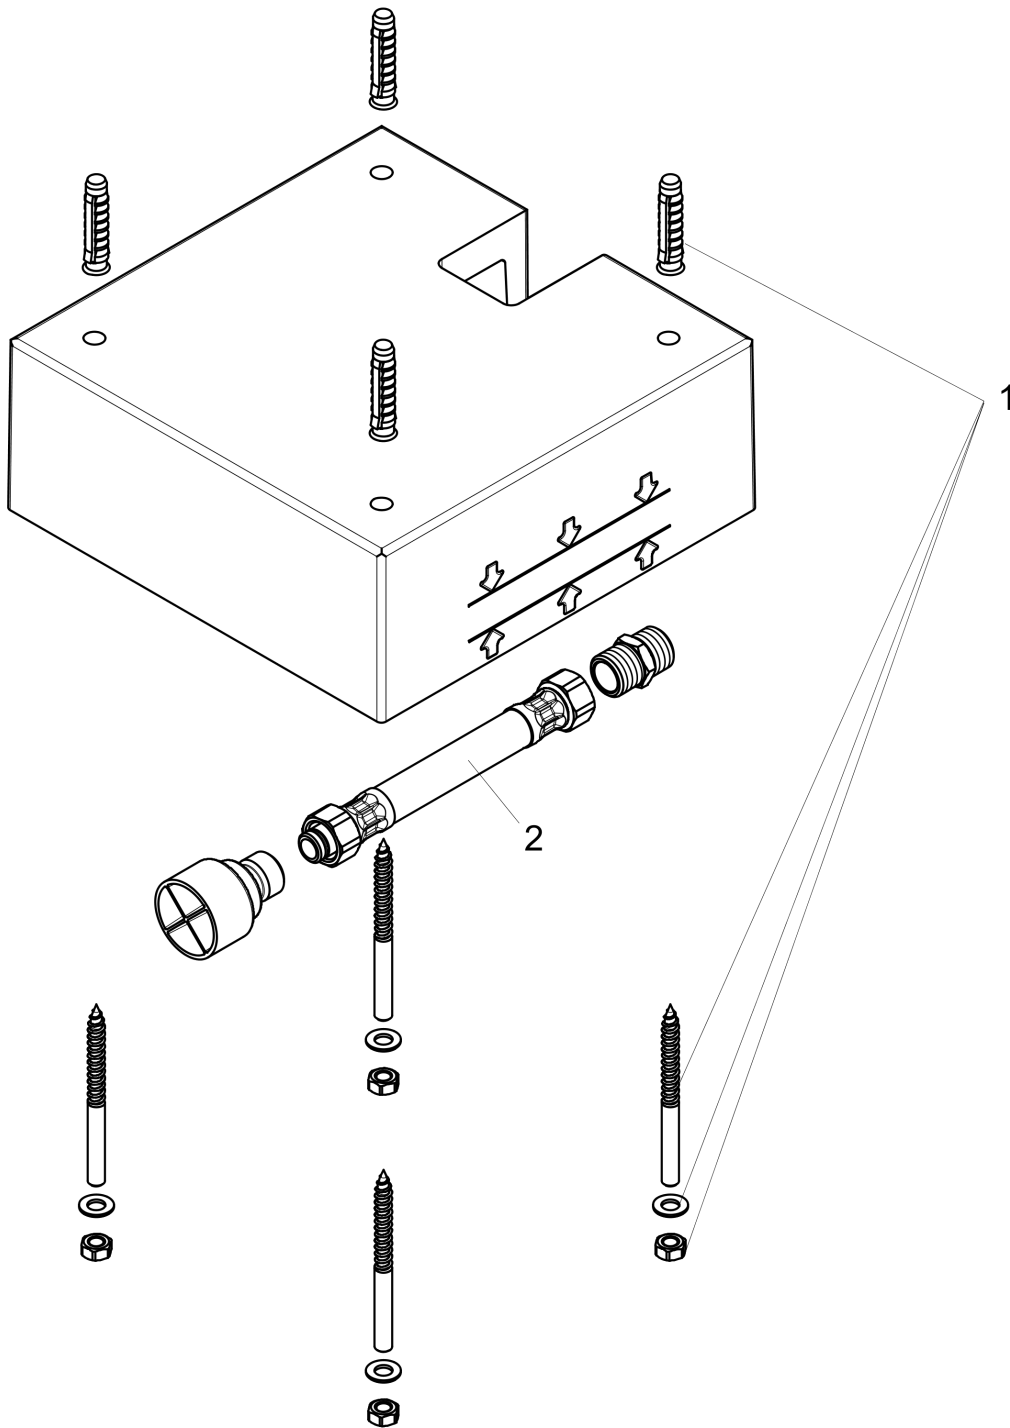

Raindance
Rough, Showerhead 260 Square 1-Jet
 Finishes : n.a. Part no. : 26471181

Description

Features
 · 1/2" NPT

Item details

List Price \$ 136.00

Compliance

Product image

Scale drawing

Raindance
Rough, Showerhead 260 Square 1-Jet
Finishes : n.a. Part no. : 26471181

Exploded drawing

Year of production: >08/13

Raindance
Rough, Showerhead 260 Square 1-Jet
 Finishes : n.a. Part no. : 26471181

Spare parts list

Year of production: >08/13

Pos.	Description	Part no.	Price	PU
1	mounting kit	97722000	-	1
2	connection hose 600 mm G½ x G½	25928000	-	1