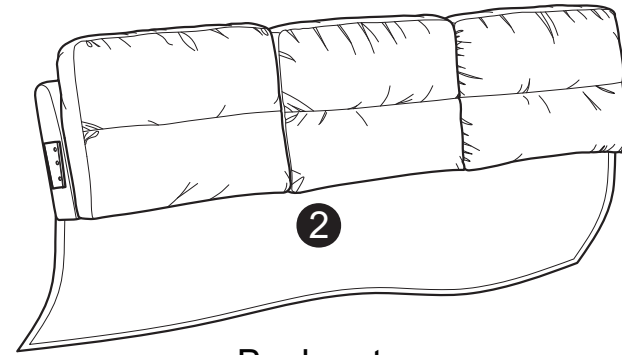

SOFA

ASSEMBLY INSTRUCTIONS

WARNING

- This product has been designed for seating three (3) average adults. To prevent injury and damage to this unit, PROHIBIT jumping on it.
 - This product is designed for home use and not intended for commercial use.
 - Children under the age of 5, small infants and babies should not sleep alone on this product for safety reasons.
 - Recommended # of people needed for handling: 2 (however it is always better to have an extra hand.)
 - THIS INSTRUCTION BOOKLET CONTAINS **IMPORTANT** SAFETY INFORMATION. PLEASE READ AND KEEP FOR FUTURE REFERENCE.
-

PARTS

Sofa Body
QTY:1

Backrest
QTY:1

Left Facing Arm
QTY:1

(In the storage underneath of sofa body)

Right Facing Arm
QTY:1

(In the storage underneath of sofa body)

Leg
QTY:4