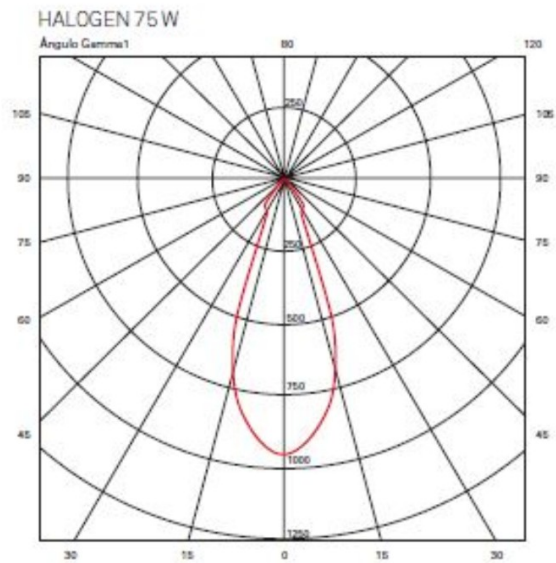

Certified by us CSA certified, listed to UL & CSA Standards

Exact Measurements: Metric

Model:	D9-2205
Installation:	Surface - Ceiling
Delivered Lumen:	3x250lm
Fixture Finish:	White
Lamp Base:	GU10
Lamp Type:	LED/MR16 Halogen (lamps not included)
Number Of Lamps:	3
Max Wattage Per Lamp:	5W/75W
Total Wattage:	15W/225W
Input Voltage:	120Vac
IP Rating:	IP20
Width:	8cm / 3 1/8"
Length:	24.1cm / 9 1/2"
Height:	20.3cm / 8"
Weight:	3.6 lbs / 1.63 kg