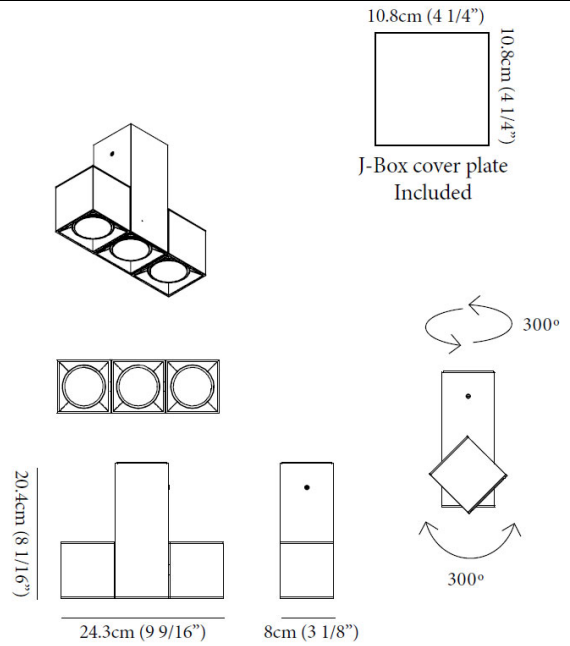

Date: _____ Project: _____

Fixture Type: _____ Specifier/Rep: _____