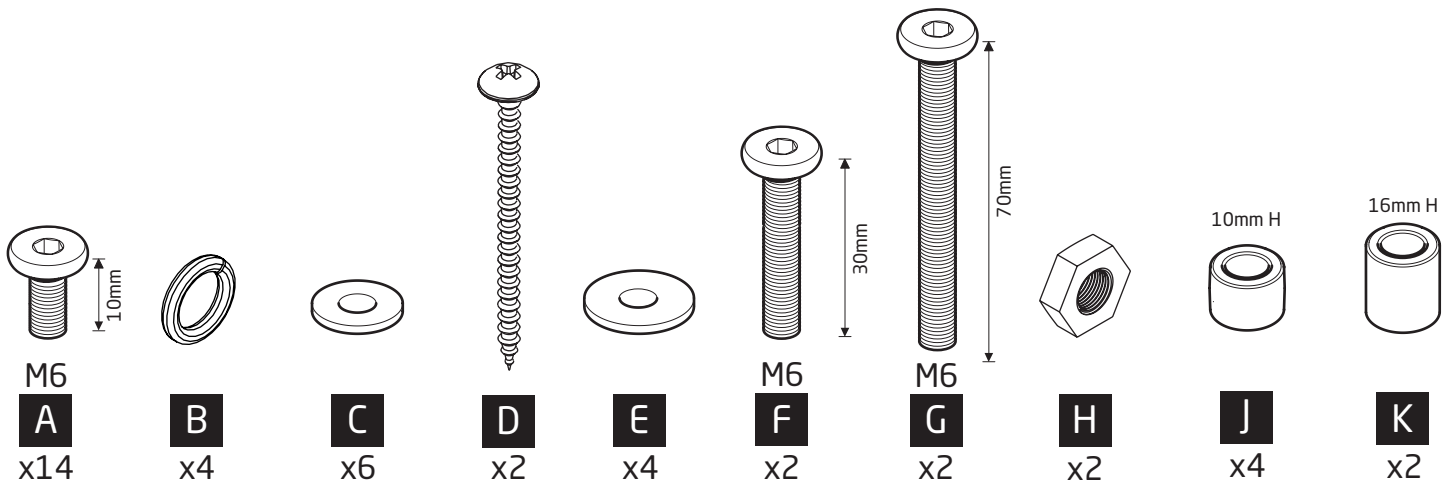

Hinge adjustments to align door

Hinge adjustments to align door

19

20

21

22

Continue for TV BRACKET assembly instructions (ITEM SOLD SEPARATELY)

VESA pack.