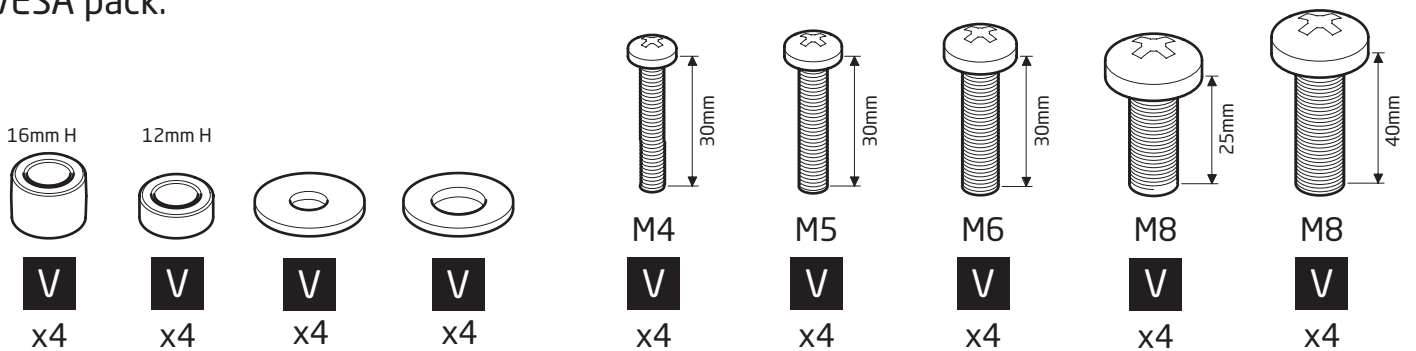

Hinge adjustments to align door

Hinge adjustments to align door

19

20

21

22

Continue for TV BRACKET assembly instructions (ITEM SOLD SEPARATELY)

VESA pack.