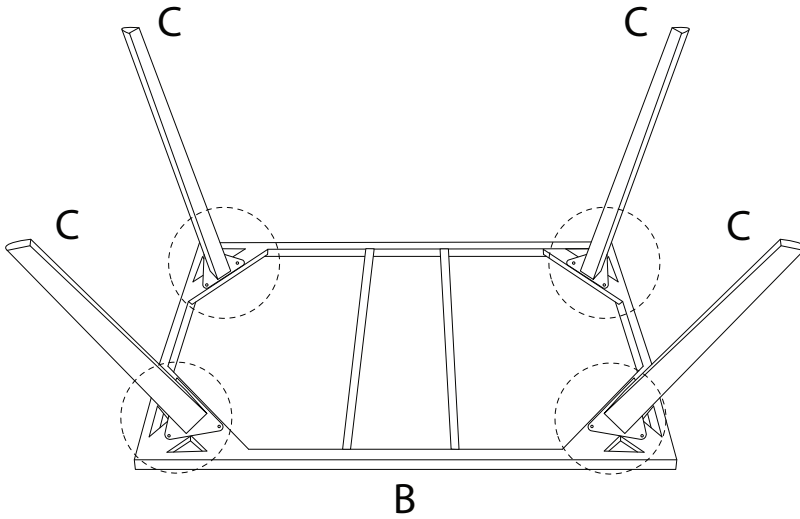

An icon showing an L-shaped metal bracket inside a circle, and a power drill with a diagonal line through it, indicating that a power drill should not be used.	A warning triangle icon with an exclamation mark inside.	A clock icon showing a 30-minute duration.
An icon showing a rectangular block on a textured base inside a circle, and a block with a screw being inserted into it with a diagonal line through it, indicating that a screw should not be used.	A warning triangle icon with an exclamation mark inside.	An icon of a person, representing the number of people required for the task.

30'

2

1

2