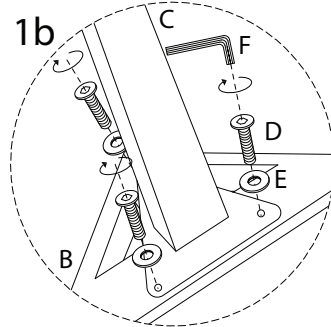

An icon showing an L-shaped metal bracket inside a circle, and a power drill with a diagonal line through it, indicating that a power drill should not be used.	A warning triangle icon with an exclamation mark inside.	A clock icon showing a 30-minute duration.
An icon showing a rectangular block on a textured base inside a circle, and a block with a screw being inserted into it with a diagonal line through it, indicating that a screw should not be used.	A warning triangle icon with an exclamation mark inside.	An icon of a person, representing the number of people required for the task.

30'

2

1

2