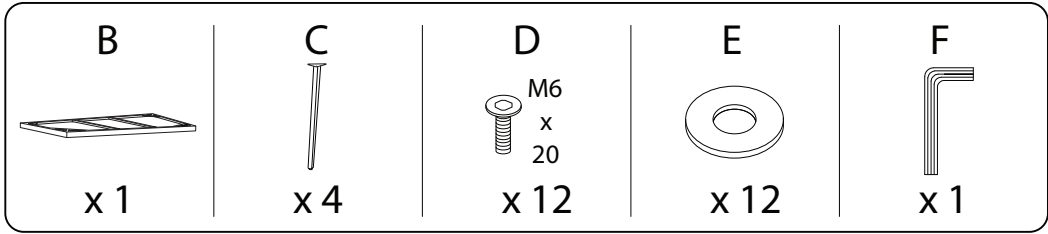

An icon showing an L-shaped metal bracket inside a circle, and a power drill with a diagonal line through it, indicating that a power drill should not be used.	A warning triangle icon with an exclamation mark inside.	A clock icon showing a 30-minute duration.
An icon showing a rectangular block on a textured base inside a circle, and a block with a screw being inserted into it with a diagonal line through it, indicating that a screw should not be used.	A warning triangle icon with an exclamation mark inside.	An icon of a person, representing the number of people required for the task.

30'

2

1

2