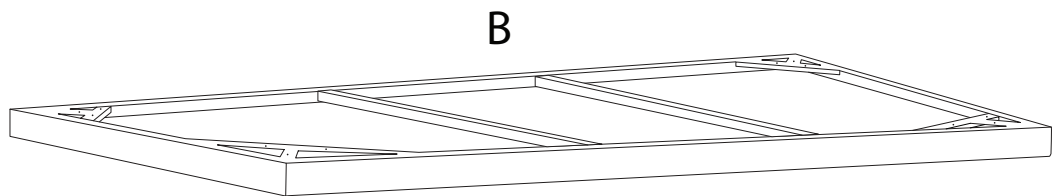

An icon showing an L-shaped metal bracket inside a circle, and a power drill with a diagonal line through it, indicating that a power drill should not be used.	A warning triangle icon with an exclamation mark inside.	A clock icon showing a 30-minute duration.
An icon showing a rectangular block on a textured base inside a circle, and a block with a screw being inserted into it with a diagonal line through it, indicating that a screw should not be used.	A warning triangle icon with an exclamation mark inside.	An icon of a person, representing the number of people required for the task.

30'

2

1

2