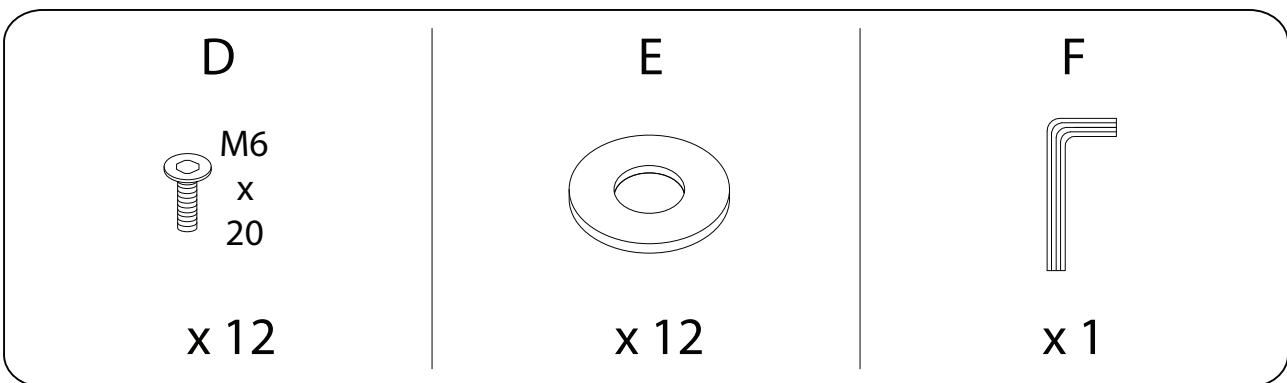

An icon showing an L-shaped metal bracket inside a circle, and a power drill with a diagonal line through it, indicating that a power drill should not be used.	A warning triangle icon with an exclamation mark inside.	A clock icon showing a 30-minute duration.
An icon showing a rectangular block on a textured base inside a circle, and a block with a screw being inserted into it with a diagonal line through it, indicating that a screw should not be used.	A warning triangle icon with an exclamation mark inside.	An icon of a person, representing the number of people required for the task.

30'

2

1

2