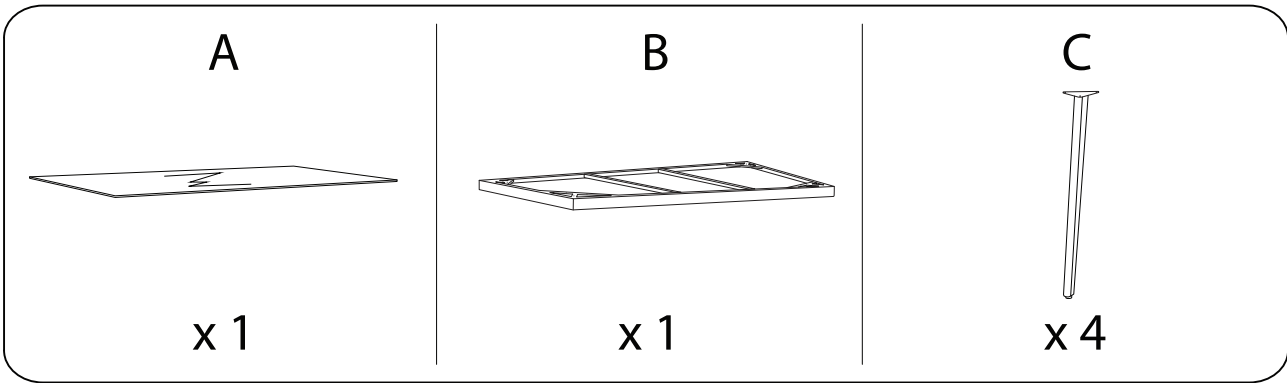

An icon showing an L-shaped metal bracket inside a circle, and a power drill with a diagonal line through it, indicating that a power drill should not be used.	A warning triangle icon with an exclamation mark inside.	A clock icon showing a 30-minute duration.
An icon showing a rectangular block on a textured base inside a circle, and a block with a screw being inserted into it with a diagonal line through it, indicating that a screw should not be used.	A warning triangle icon with an exclamation mark inside.	An icon of a person, representing the number of people required for the task.

30'

2

1

2