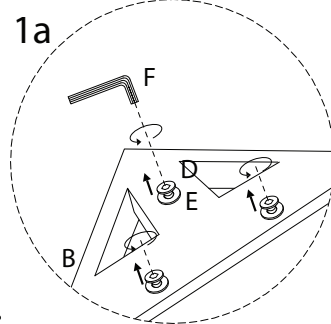

An icon showing an L-shaped metal bracket inside a circle, and a power drill with a diagonal line through it, indicating that a power drill should not be used.	A warning triangle icon with an exclamation mark inside.	A clock icon showing a 30-minute duration.
An icon showing a rectangular block on a textured base inside a circle, and a block with a screw being inserted into it with a diagonal line through it, indicating that a screw should not be used.	A warning triangle icon with an exclamation mark inside.	An icon of a person, representing the number of people required for the task.

30'

2

1

2