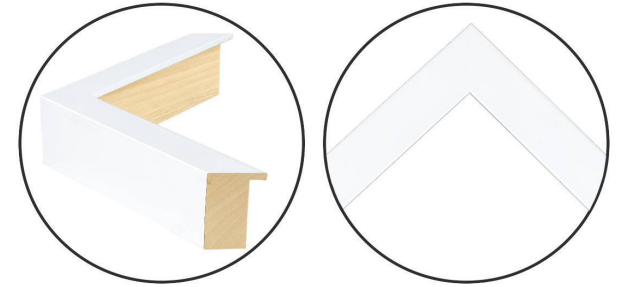

WENDOVER ART GROUP

ITEM NUMBER : **WMS0192**

TITLE : **Shape Shifter 4**

OUTWARD DIMENSION (W X H) : **25.5" x 33.5"**

FRAME (WIDTH X DEPTH) : **MC2329 | 1" x 2.13"**

FRAME FINISH : **Standard Frame**

Matte White

DESCRIPTION :

**Giclee on Matte Paper, Straight Cut and Floated on Mat,
Framed in Shadowbox**