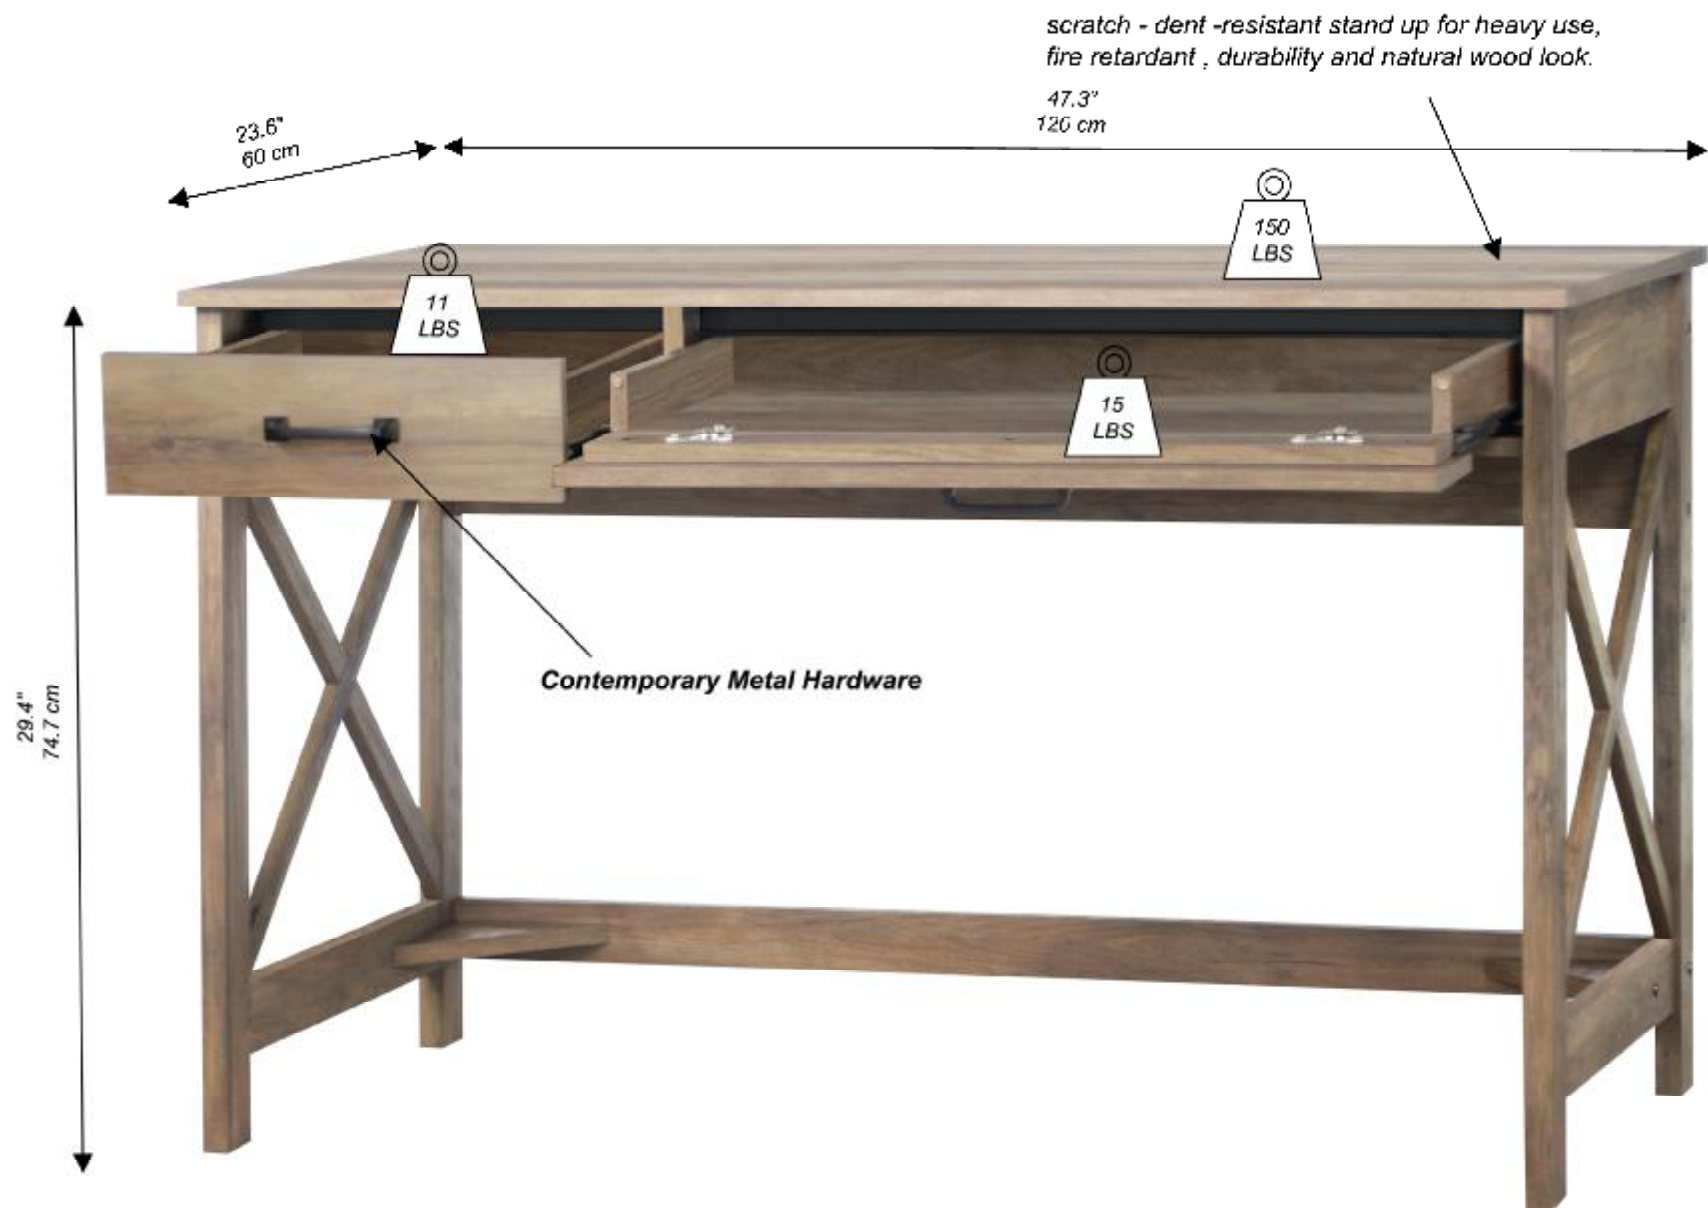

# RUSTIC OAK

*scratch - dent -resistant stand up for heavy use,  
fire retardant , durability and natural wood look.*

47.3"  
120 cm

23.6"  
60 cm

11  
LBS

150  
LBS

15  
LBS

29.4"  
74.7 cm

**Contemporary Metal Hardware**