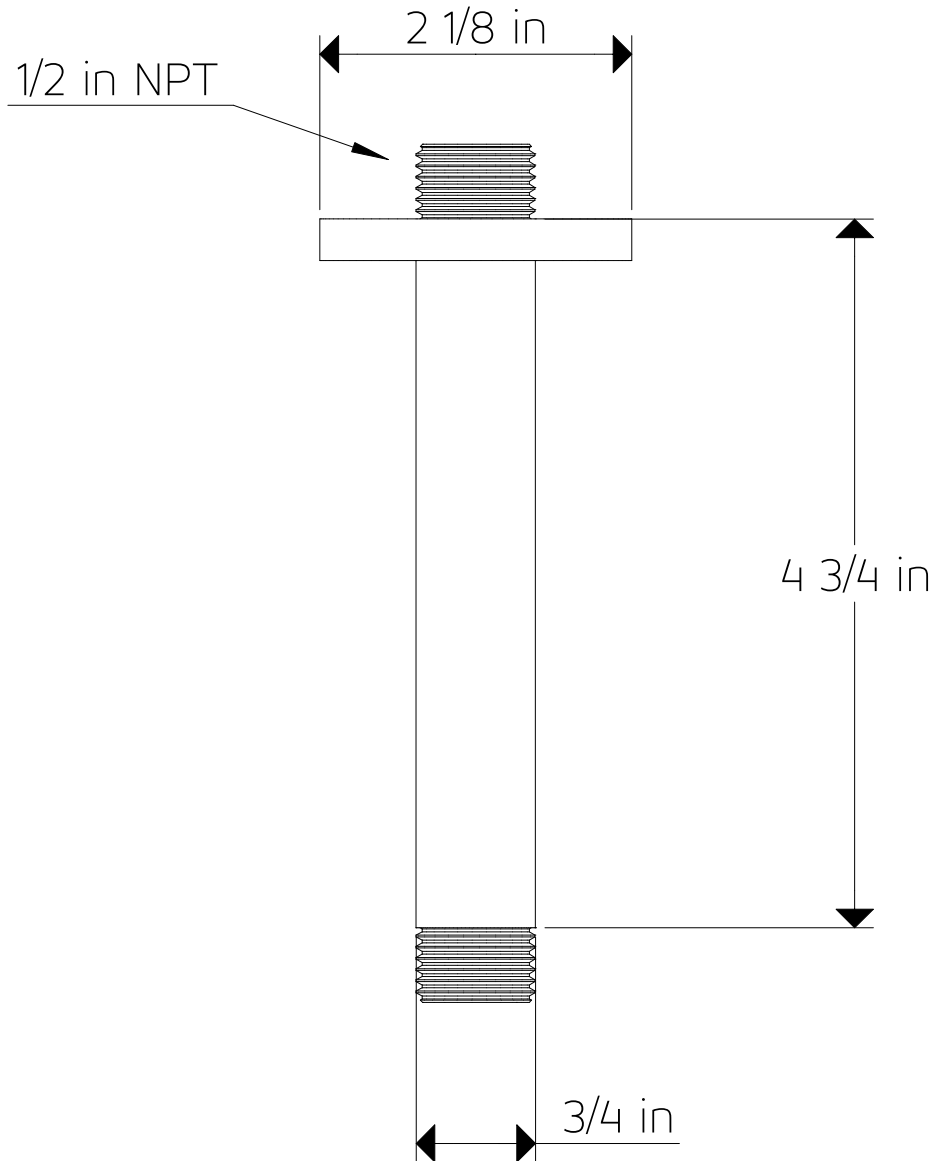

## OPERATING SPECIFICATIONS

shower arm, 4.75"  
ceiling mount round

### INLET

(2) 1/2" Male NPT

# artos<sup>®</sup>

F902-3

PRODUCT DIMENSIONS

shower arm, 4.75"  
ceiling mount round

F902-3

## INSTALLATION STEPS

shower arm, 4.75"  
ceiling mount round