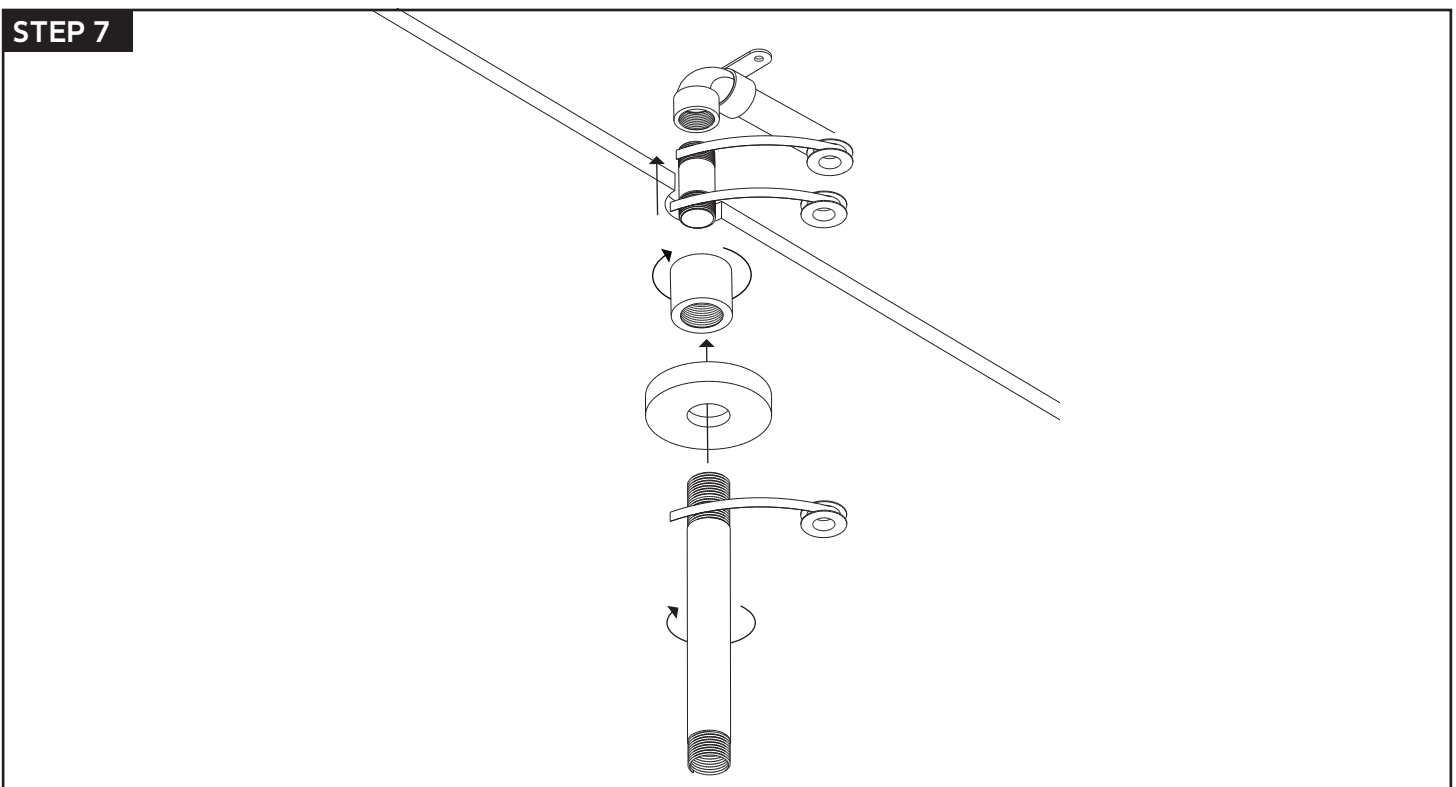

# artos<sup>®</sup>

F902-3

PRODUCT DIMENSIONS

shower arm, 4.75"  
ceiling mount round

F902-3

## INSTALLATION STEPS

shower arm, 4.75"  
ceiling mount round