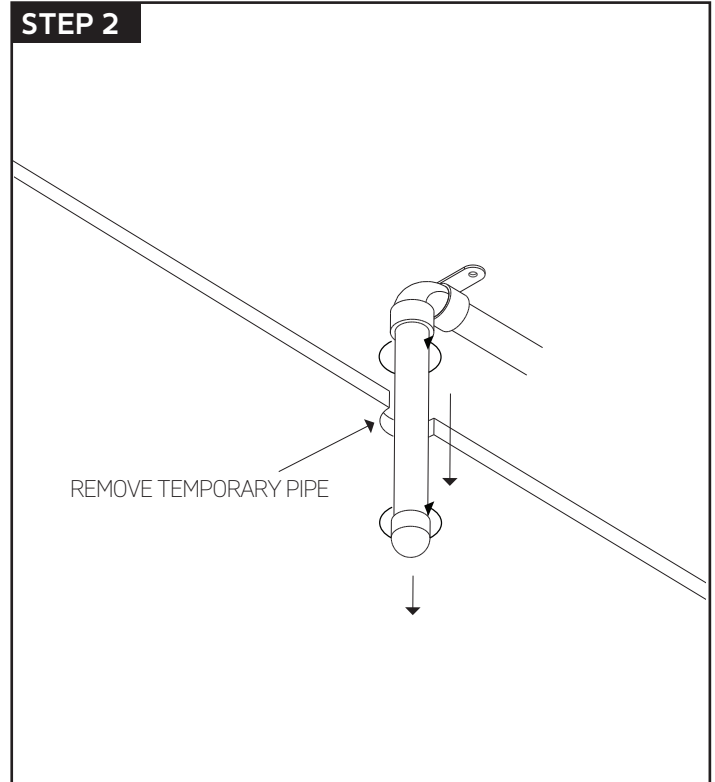

## OPERATING SPECIFICATIONS

shower arm, 4.75"  
ceiling mount round

### INLET

(2) 1/2" Male NPT

# artos<sup>®</sup>

F902-3

PRODUCT DIMENSIONS

shower arm, 4.75"  
ceiling mount round

F902-3

## INSTALLATION STEPS

shower arm, 4.75"  
ceiling mount round