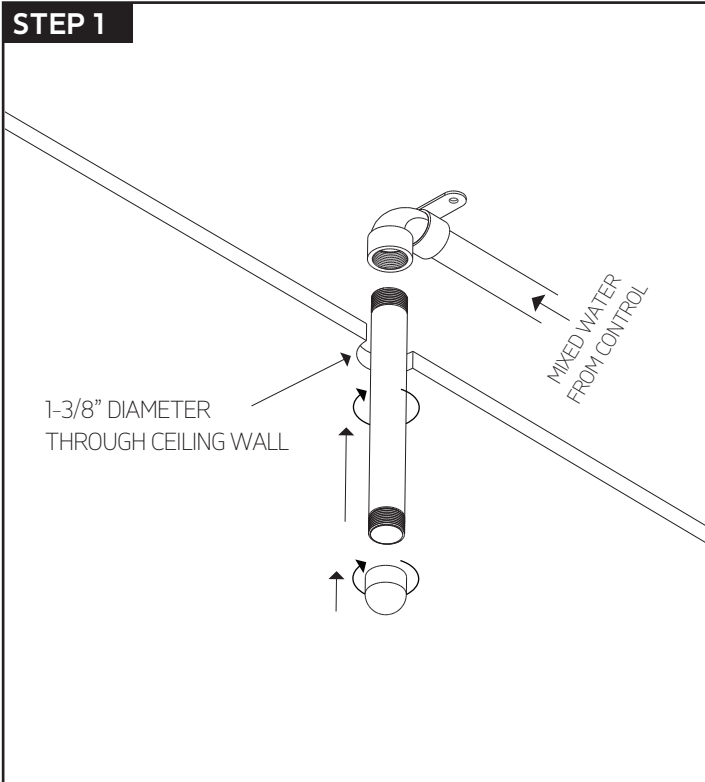

## OPERATING SPECIFICATIONS

shower arm, 4.75"  
ceiling mount round

### INLET

(2) 1/2" Male NPT

# artos<sup>®</sup>

F902-3

PRODUCT DIMENSIONS

shower arm, 4.75"  
ceiling mount round

F902-3

## INSTALLATION STEPS

shower arm, 4.75"  
ceiling mount round