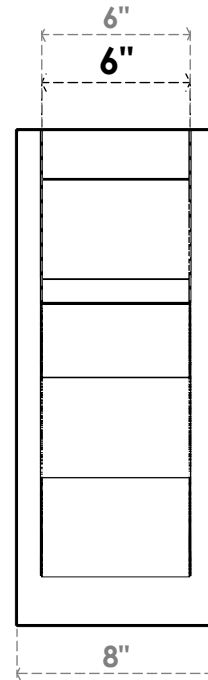

ITEM NUMBER: OUTUROC060X080X20000X20000X060X020X060FST24RCPR

6"W TOP X 8"W BACK X 20"D X 20"H X 6"T TOP X 2"T BACK TIMBERTHANE ROUGH CEDAR FUNSTON FAUX WOOD OPEN OUTLOOKER, SLAT TOP AND BLOCK BACK, 6"W CLOSED BRACE, PRIMED TAN

SIDE PROFILE

FRONT PROFILE

ISOMETRIC

EKENA MILLWORK
2300 WEST MAIN ST.
CLARKSVILLE, TX 75426
TOLL FREE: 866-607-0453
WWW.EKENAMILLWORK.COM

NOTES

1. INSTALLATION TO BE COMPLETED IN ACCORDANCE WITH MANUFACTURER'S SPECIFICATIONS.
2. DRAWING MAY NOT BE TO SCALE
3. THIS DRAWING IS INTENDED FOR DESIGN AND PLANNING PURPOSES ONLY.
4. ALL INFORMATION CONTAINED HEREIN WAS CURRENT AT THE TIME OF DEVELOPMENT BUT MUST BE REVIEWED AND APPROVED BY THE PRODUCT MANUFACTURER TO BE CONSIDERED ACCURATE.
5. TIMBERTHANE ARCHITECTURAL PRODUCTS ARE MADE FROM HIGH DENSITY URETHANE AND COME FACTORY PRIMED