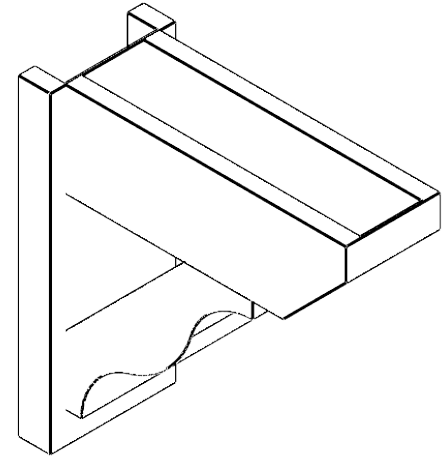

ITEM NUMBER: OUTUROC060X080X20000X20000X060X020X060FST24RCPR

6"W TOP X 8"W BACK X 20"D X 20"H X 6"T TOP X 2"T BACK TIMBERTHANE ROUGH CEDAR FUNSTON FAUX WOOD OPEN OUTLOOKER, SLAT TOP AND BLOCK BACK, 6"W CLOSED BRACE, PRIMED TAN

SIDE PROFILE

FRONT PROFILE

ISOMETRIC

EKENA MILLWORK
2300 WEST MAIN ST.
CLARKSVILLE, TX 75426
TOLL FREE: 866-607-0453
WWW.EKENAMILLWORK.COM

NOTES

1. INSTALLATION TO BE COMPLETED IN ACCORDANCE WITH MANUFACTURER'S SPECIFICATIONS.
2. DRAWING MAY NOT BE TO SCALE
3. THIS DRAWING IS INTENDED FOR DESIGN AND PLANNING PURPOSES ONLY.
4. ALL INFORMATION CONTAINED HEREIN WAS CURRENT AT THE TIME OF DEVELOPMENT BUT MUST BE REVIEWED AND APPROVED BY THE PRODUCT MANUFACTURER TO BE CONSIDERED ACCURATE.
5. TIMBERTHANE ARCHITECTURAL PRODUCTS ARE MADE FROM HIGH DENSITY URETHANE AND COME FACTORY PRIMED