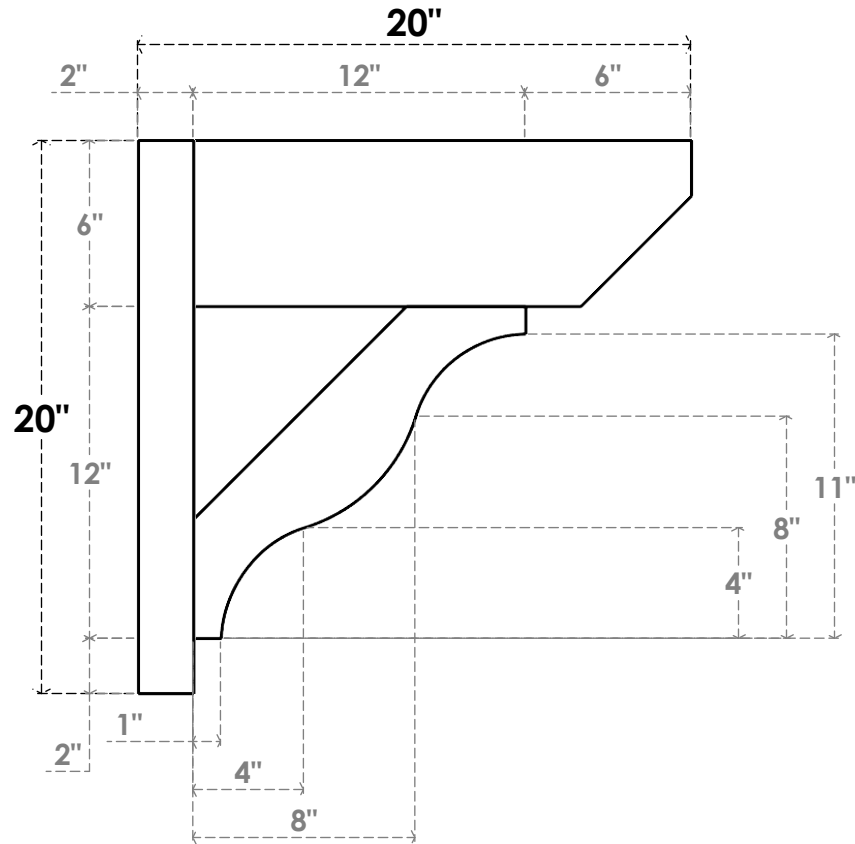

ITEM NUMBER: OUTUROC060X080X20000X20000X060X020X060FST24RCPR

6"W TOP X 8"W BACK X 20"D X 20"H X 6"T TOP X 2"T BACK TIMBERTHANE ROUGH CEDAR FUNSTON FAUX WOOD OPEN OUTLOOKER, SLAT TOP AND BLOCK BACK, 6"W CLOSED BRACE, PRIMED TAN

SIDE PROFILE

FRONT PROFILE

ISOMETRIC

EKENA MILLWORK
2300 WEST MAIN ST.
CLARKSVILLE, TX 75426
TOLL FREE: 866-607-0453
WWW.EKENAMILLWORK.COM

NOTES

1. INSTALLATION TO BE COMPLETED IN ACCORDANCE WITH MANUFACTURER'S SPECIFICATIONS.
2. DRAWING MAY NOT BE TO SCALE
3. THIS DRAWING IS INTENDED FOR DESIGN AND PLANNING PURPOSES ONLY.
4. ALL INFORMATION CONTAINED HEREIN WAS CURRENT AT THE TIME OF DEVELOPMENT BUT MUST BE REVIEWED AND APPROVED BY THE PRODUCT MANUFACTURER TO BE CONSIDERED ACCURATE.
5. TIMBERTHANE ARCHITECTURAL PRODUCTS ARE MADE FROM HIGH DENSITY URETHANE AND COME FACTORY PRIMED