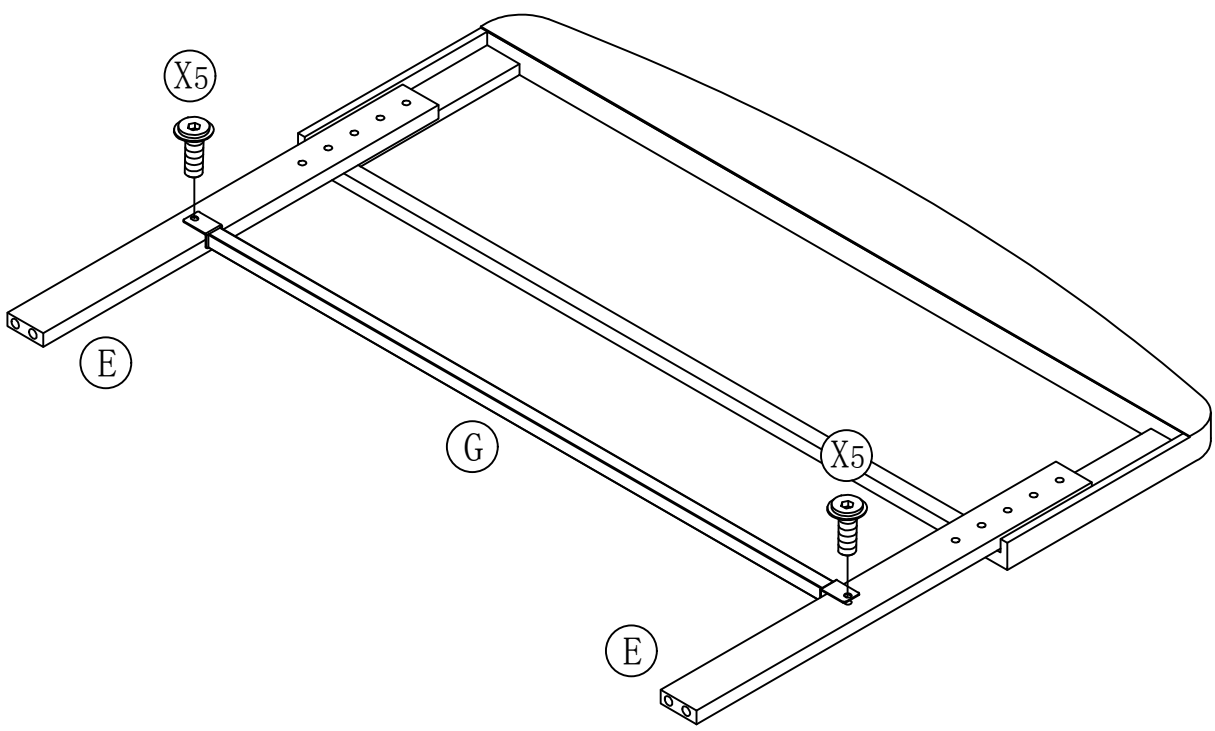

14

X5*2
M8*16mm