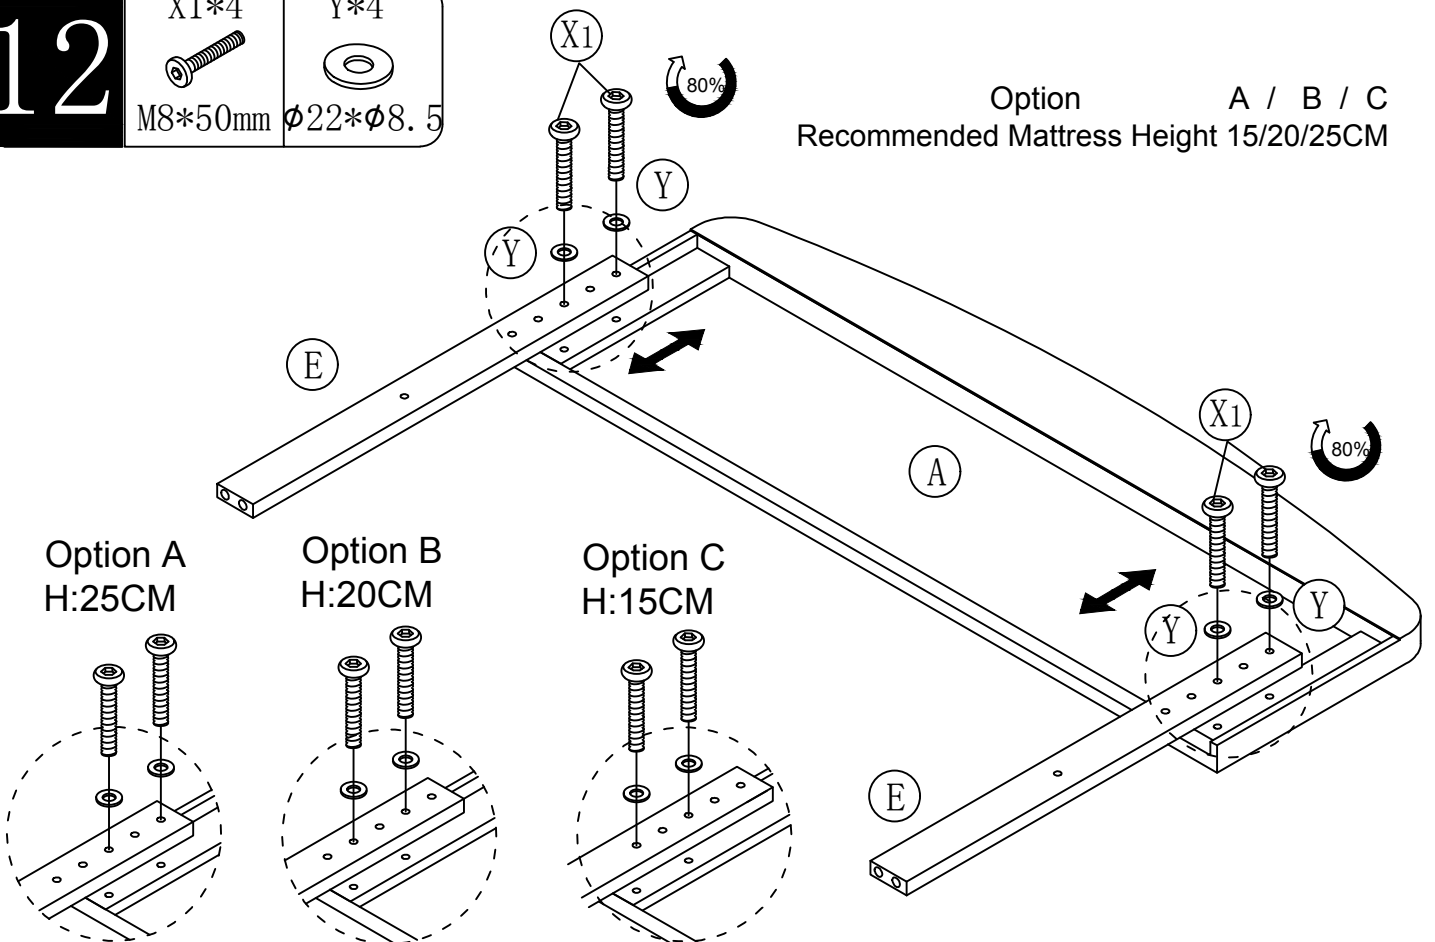

# 12

X1\*4

M8\*50mm

Y\*4

φ22\*φ8.5

Option A / B / C  
Recommended Mattress Height 15/20/25CM