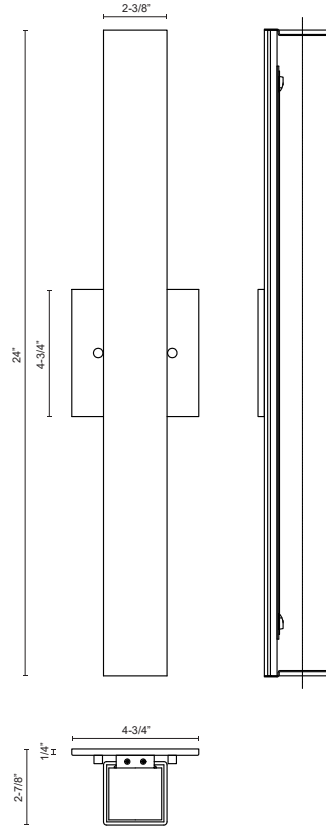

MELVILLE WS8424

WALL

PROJECT

DESCRIPTION

Single LED wall sconce with rectangular shaped white opal glass. Metal details in brushed nickel or chrome finish, and is equipped with our powerful 120V AC LED technology

WS8424-BN
Brushed Nickel

WS8424-CH
Chrome

WS8424-BK
Black

SPECIFICATION DETAILS

* For custom options, consult factory for details.

Fixture Dimensions	W2-3/8" x H24" x E2-7/8"
Light Source	AC LED Module
Wattage	29W
Total Lumens	2400lm
Delivered Lumens	BN-1811lm; CH-1723lm;
Voltage	120V
Color Temperature	3000K
CRI (Ra)	90CRI
Optional Color Temps	2700K - 5000K Available, Minimum Order Quantities Apply
LED Rated Life	50,000 hours
Dimming	100% - 10%, ELV Dimmer (Not Included)
Glass Details	Opal Glass
ADA Compliant	Yes
Location	Dry
Compliance	ADA, Energy Star, T24-JA8
Warranty	5 Years
Mounting Style	All Orientation; Wall;
CEC Title 24 JA8	Yes, JA8-19
Energy Star Certified	Energy Star Compliant
Canopy Dimensions	W4-3/4" x H4-3/4" x E1/4"