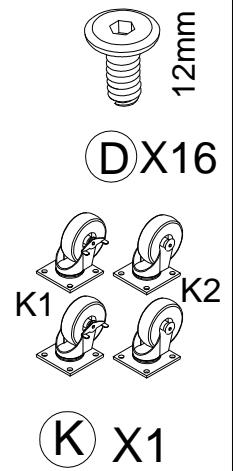

Part list

① X1

② X1

③ X1

④ X1

⑤ X1

⑥ X1

⑦ X1

1

2

3

E X4

4

25mm

C X8

5

6

7

(H) X2

(I) X2

(J) X1

8

If you buy two dog cages can be stacked according to demand assembly

(N) X4

9

L X2

M X2

ST5*30mm