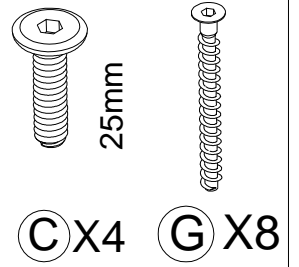

Part list

① X1

② X1

③ X1

④ X1

⑤ X1

⑥ X1

⑦ X1

(H) X2

(I) X2

(J) X1

(K) X1

Two dog cage combination accessories

(L) X2

(M) X2

(N) X4

1

2

3

E X4

4

25mm

C X8

5

6

7

(H) X2

(I) X2

(J) X1

8

If you buy two dog cages can be stacked according to demand assembly

(N) X4