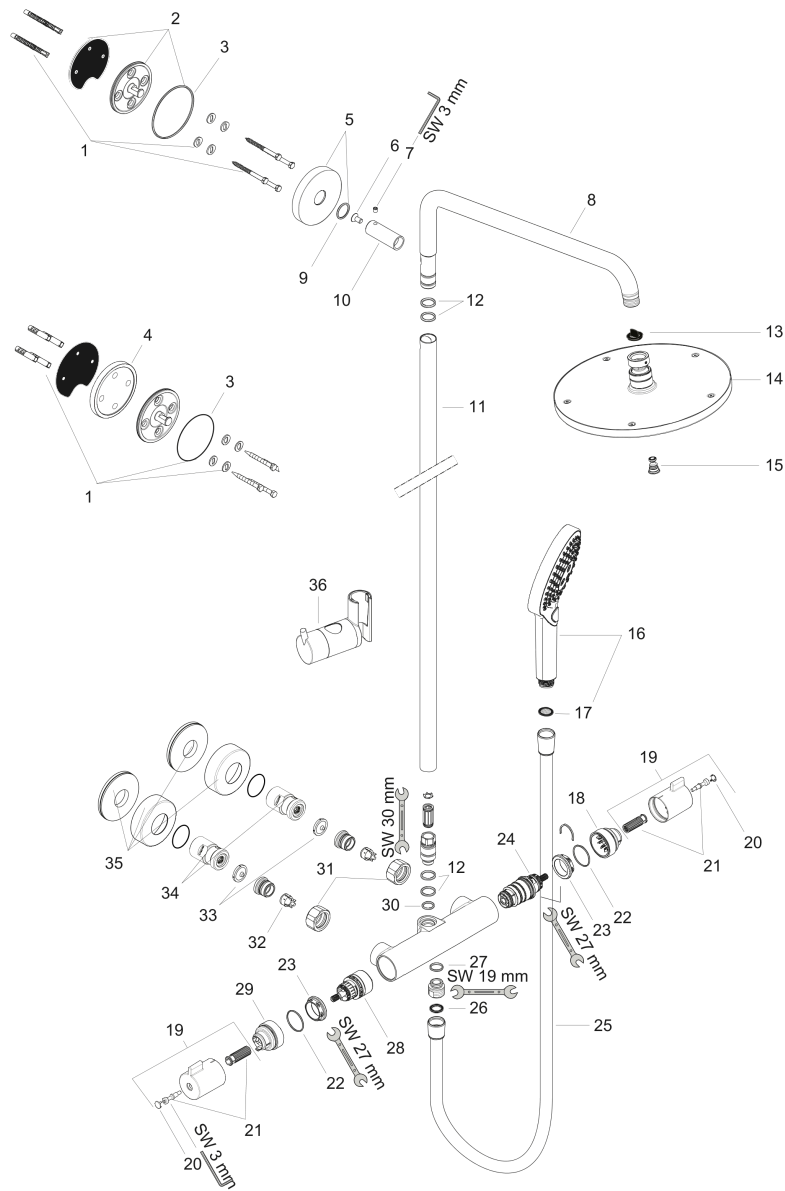

Raindance S
Showerpipe 240 1-Jet, 2.5 GPM
Finishes : **chrome**   Part no. : **27115001**

Exploded drawing

Year of production: >01/16

Raindance S

Showerpipe 240 1-Jet, 2.5 GPM

Finishes : **chrome** Part no. : **27115001**

Spare parts list

Year of production: >01/16

Pos.	Description	Part no.	Price	PU
1	mounting set	98716000	-	1
2	wall flange	95687000	-	1
3	O-ring 72x2	98395000	-	1
4	tile-matching-disk 7 mm	98681000	-	1
5	escutcheon Ø 80 mm	95691000	-	1
6	screw	92137000	-	1
7	hollow set screw M6x5	98447000	-	1
8	shower arm	95916000	-	1
9	O-ring 20x2	98165000	-	1
10	sleeve	92166000	-	1
11	pipe 1030 mm	95915000	-	1
12	O-ring 15x2,5	98131000	-	1
13	filter packing	88649000	-	1
14	head shower Ø 240 mm	92210001	-	1
15	air jet	95794000	-	1
16	handshower	26531001	-	1
17	filter packing	94246000	-	1
18	safety set for temperature control	95839001	-	1
19	handle	95836001	-	1
20	cover cap	95433000	-	1
21	handle fixing set	95843001	-	1
22	O-ring 26x1,5	98390000	-	1
23	nut	98913000	-	1
24	thermostat cartridge	98282000	-	1
25	shower hose 1,60 m	28276003	-	1
26	seal	98058000	-	1
27	O-ring 14x2	98129000	-	1
28	shut off unit with selector	98283000	-	1
29	stop ring for flow control	95927000	-	1
30	O-ring 12x2,25	98382000	-	1
31	set of nuts	96157000	-	1
32	non return valve	96737000	-	1
33	filter packing	96922000	-	1
34	isolation valve	98341000	-	1
35	escutcheon	98340000	-	1
36	support, assy	97651000	-	1