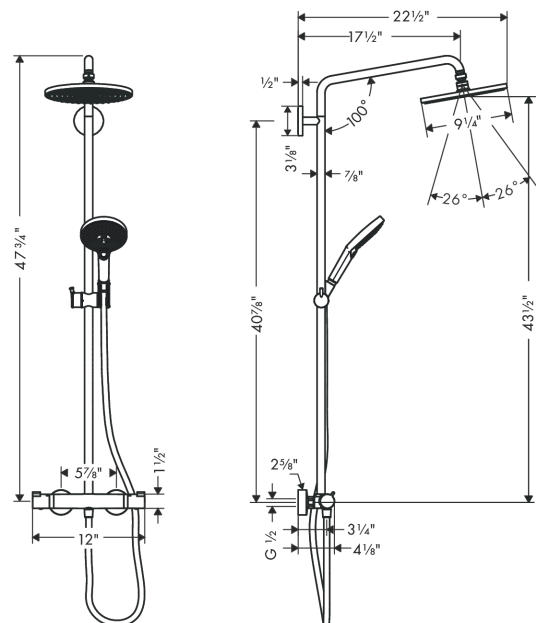

Scale drawing